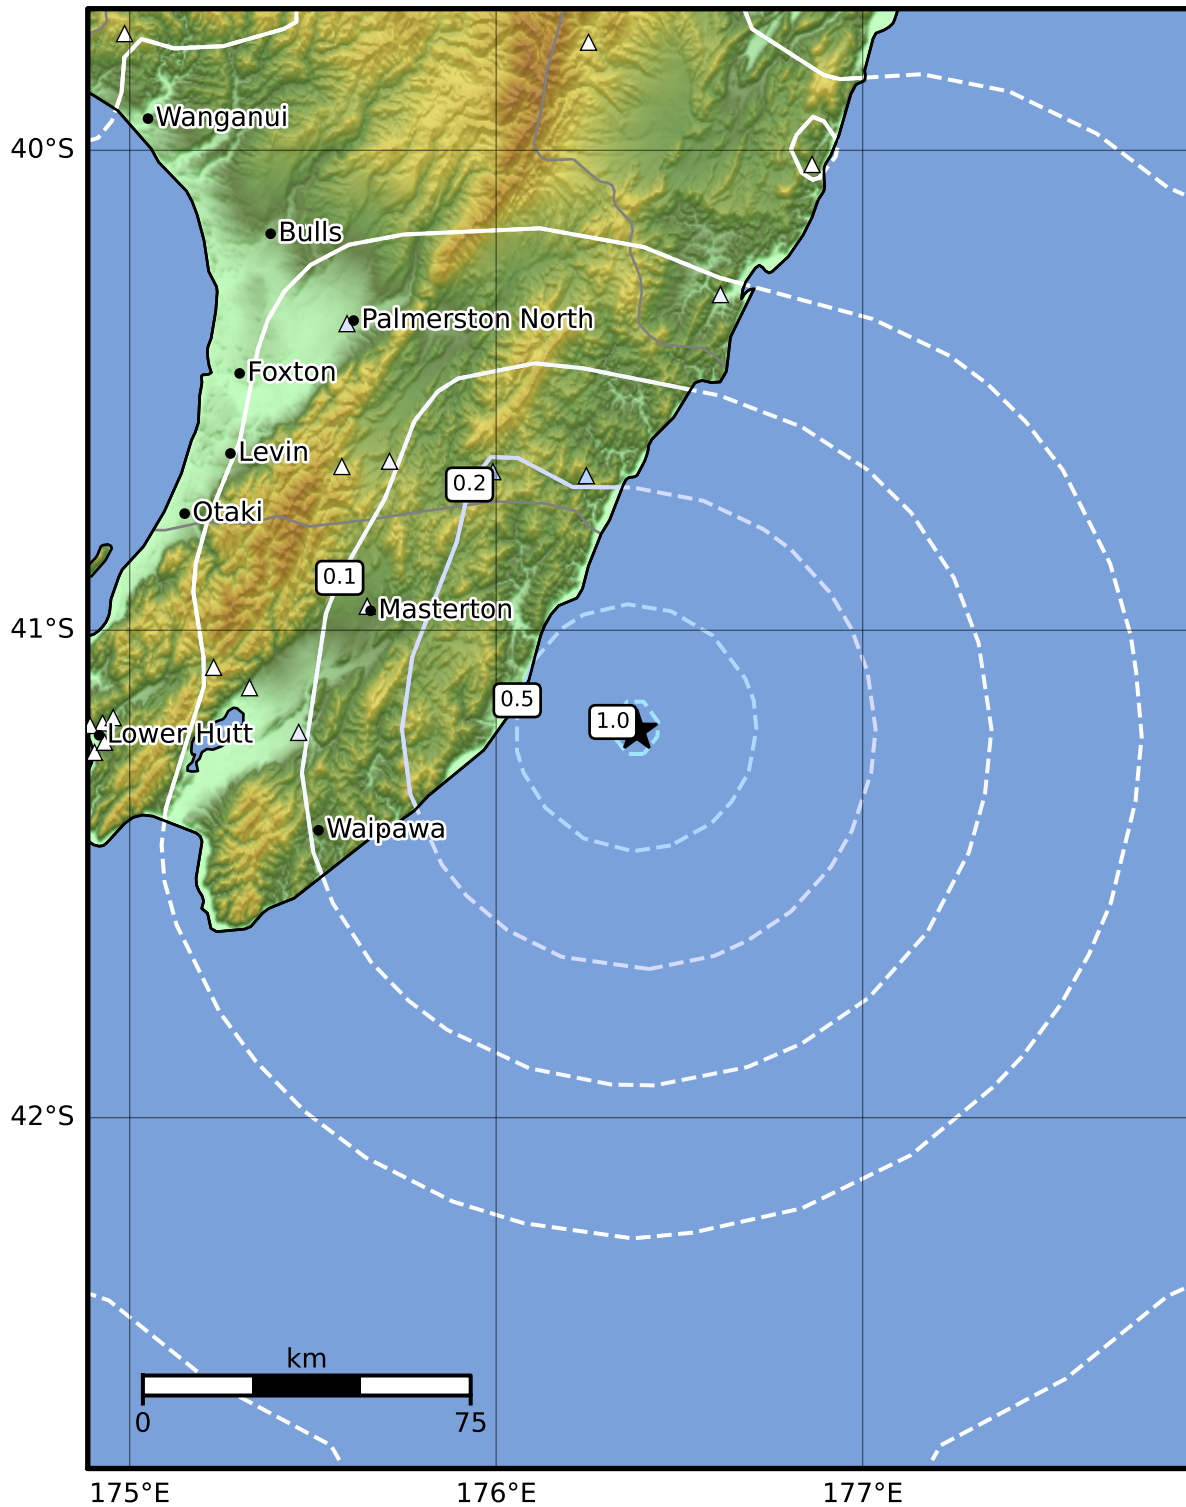

0.3 Second Peak Spectral Acceleration Map GNS Science

ShakeMap: Hikurangi Trough

Jul 06, 2022 05:58:49 UTC M3.8 S41.21 E176.38 Depth: 26.4km ID:2022p503376

SA(0.3) (%g)	0.1	0.2	0.5	1	2	5	10	20	50	100	200
---------------------	------------	------------	------------	----------	----------	----------	-----------	-----------	-----------	------------	------------

Scale based on Moratalla et al.(2021) and Worden et al.(2012) Version 7: Processed 2022-07-06T07:59:37Z

△ Seismic Instrument ○ Reported Intensity ★ Epicenter