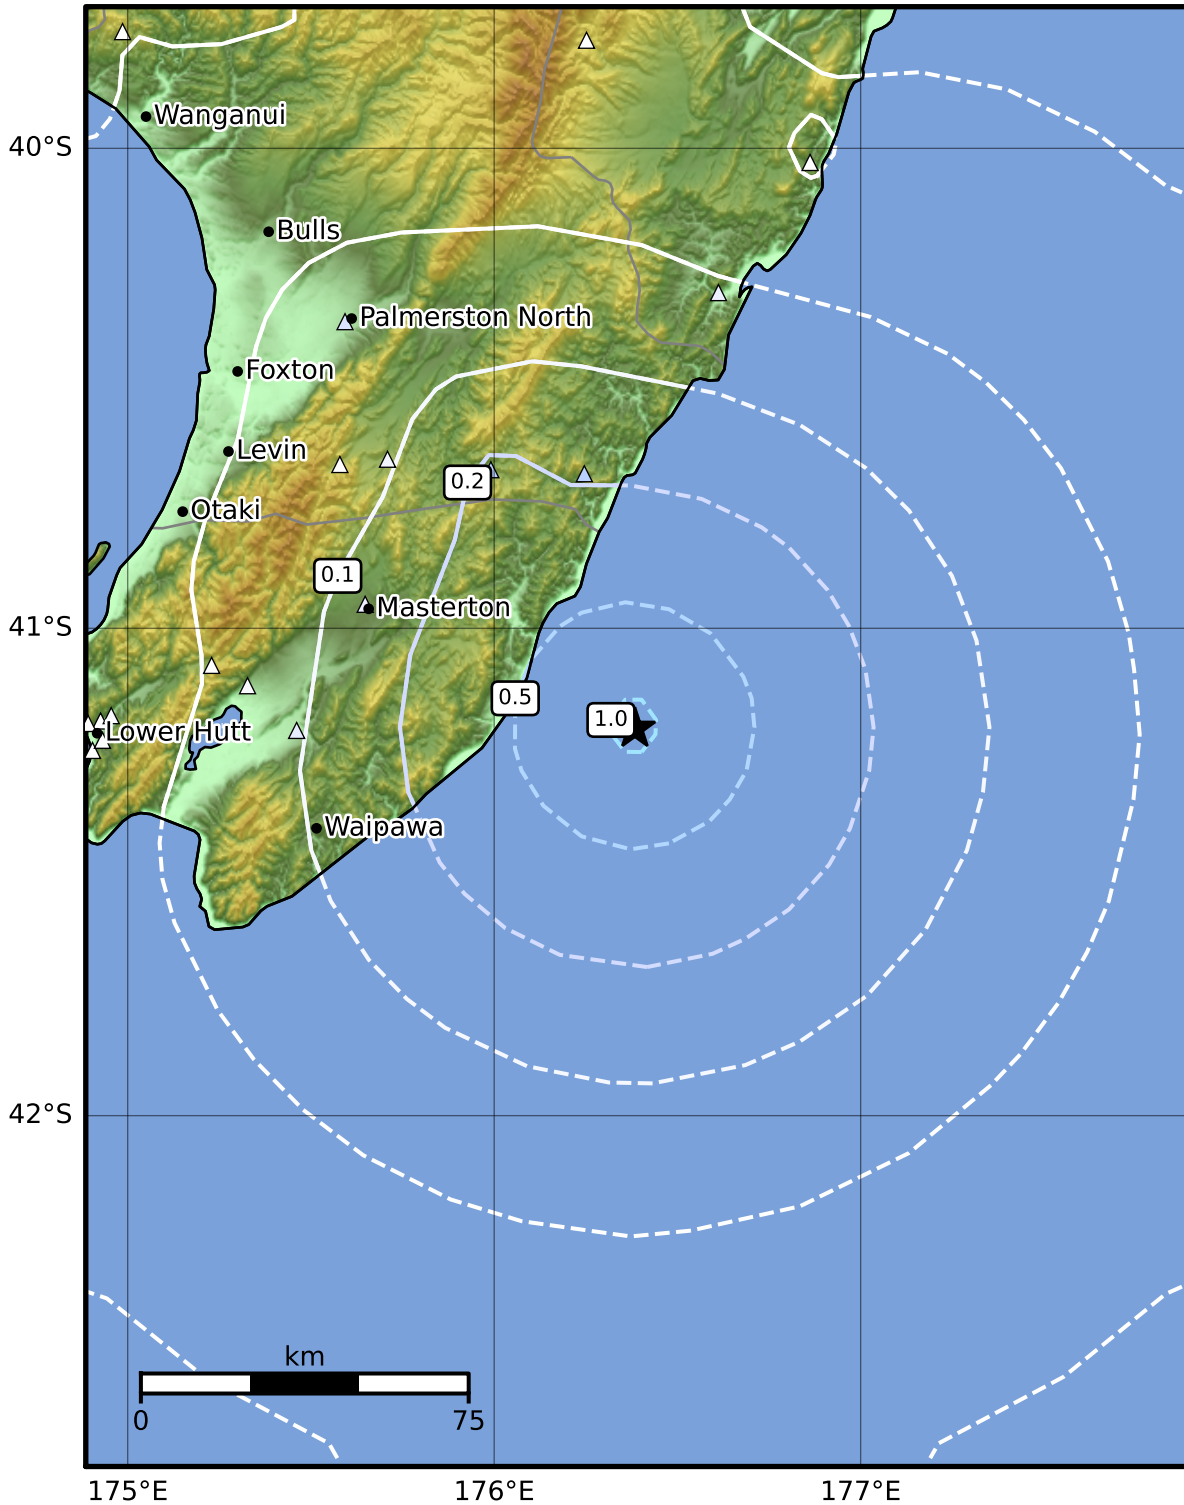

0.3 Second Peak Spectral Acceleration Map GNS Science

ShakeMap: Hikurangi Trough

Jul 06, 2022 05:58:49 UTC M3.8 S41.21 E176.38 Depth: 26.4km ID:2022p503376

SA(0.3) (%g)	0.1	0.2	0.5	1	2	5	10	20	50	100	200
---------------------	------------	------------	------------	----------	----------	----------	-----------	-----------	-----------	------------	------------

Scale based on Moratalla et al.(2021) and Worden et al.(2012) Version 8: Processed 2022-07-06T08:59:34Z

△ Seismic Instrument ○ Reported Intensity ★ Epicenter