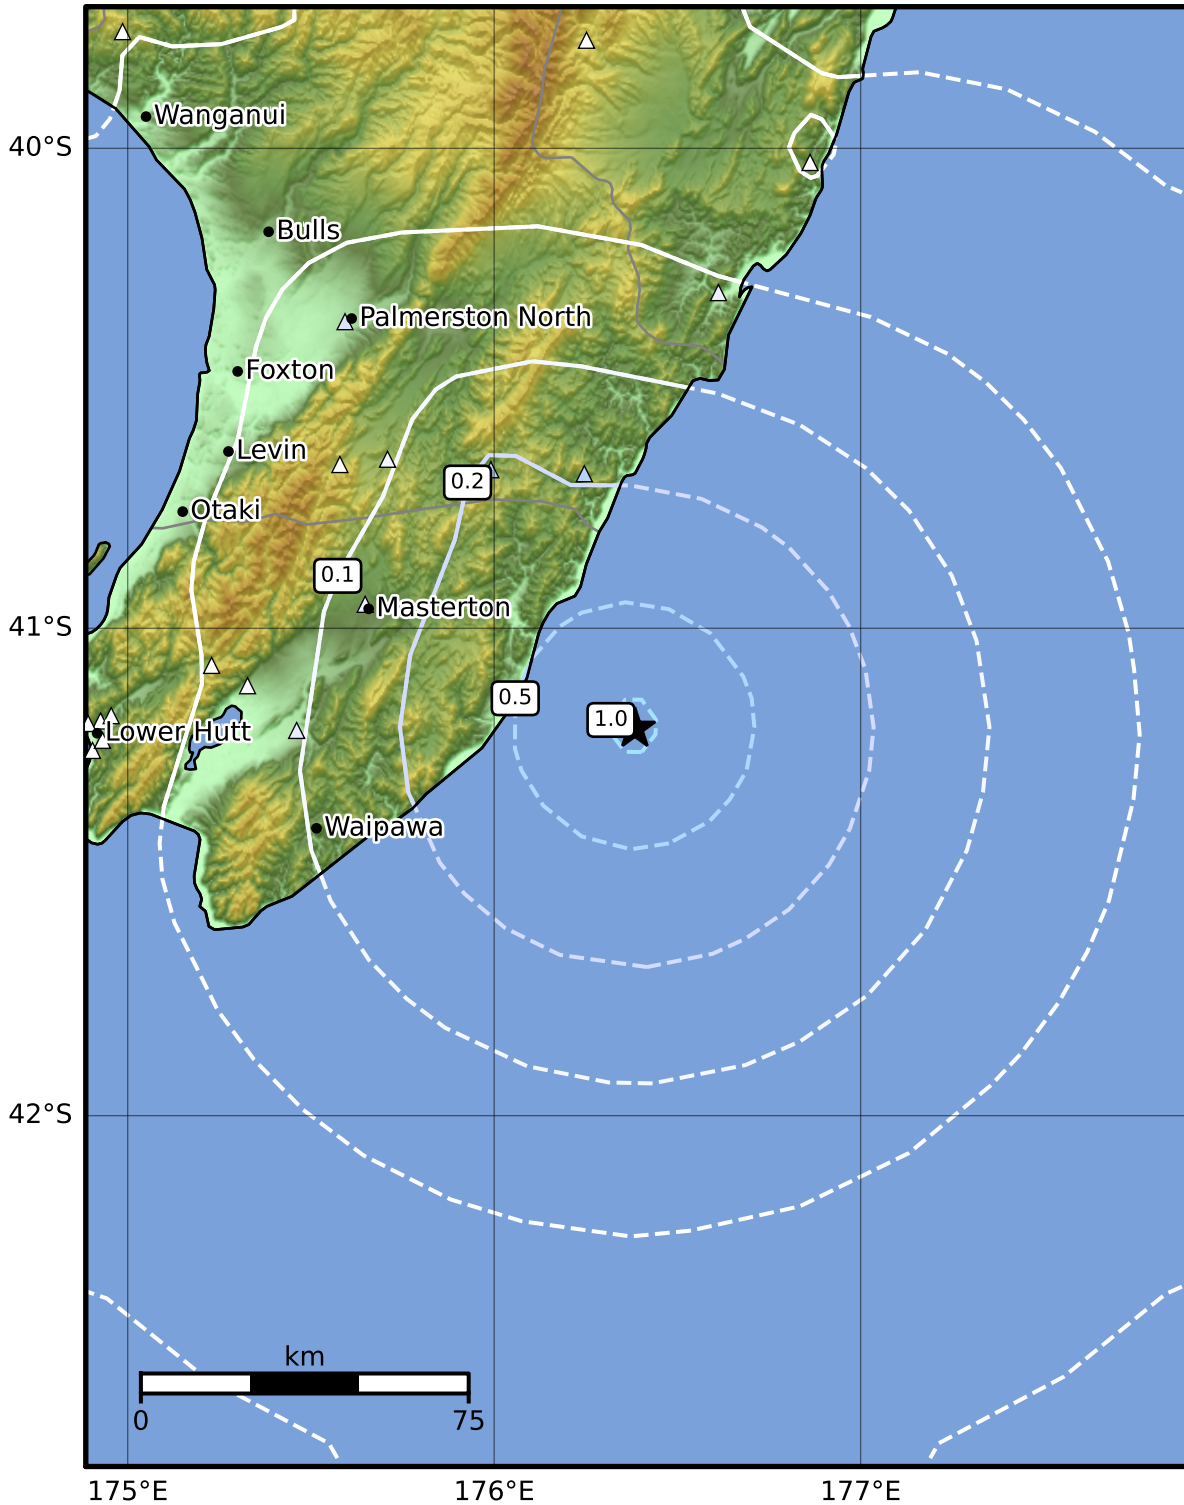

0.3 Second Peak Spectral Acceleration Map GNS Science

ShakeMap: Hikurangi Trough

Jul 06, 2022 05:58:49 UTC M3.8 S41.21 E176.38 Depth: 26.4km ID:2022p503376

SA(0.3) (%g)	0.1	0.2	0.5	1	2	5	10	20	50	100	200
---------------------	------------	------------	------------	----------	----------	----------	-----------	-----------	-----------	------------	------------

Scale based on Moratalla et al.(2021) and Worden et al.(2012) Version 9: Processed 2022-07-06T11:59:34Z

△ Seismic Instrument ○ Reported Intensity ★ Epicenter