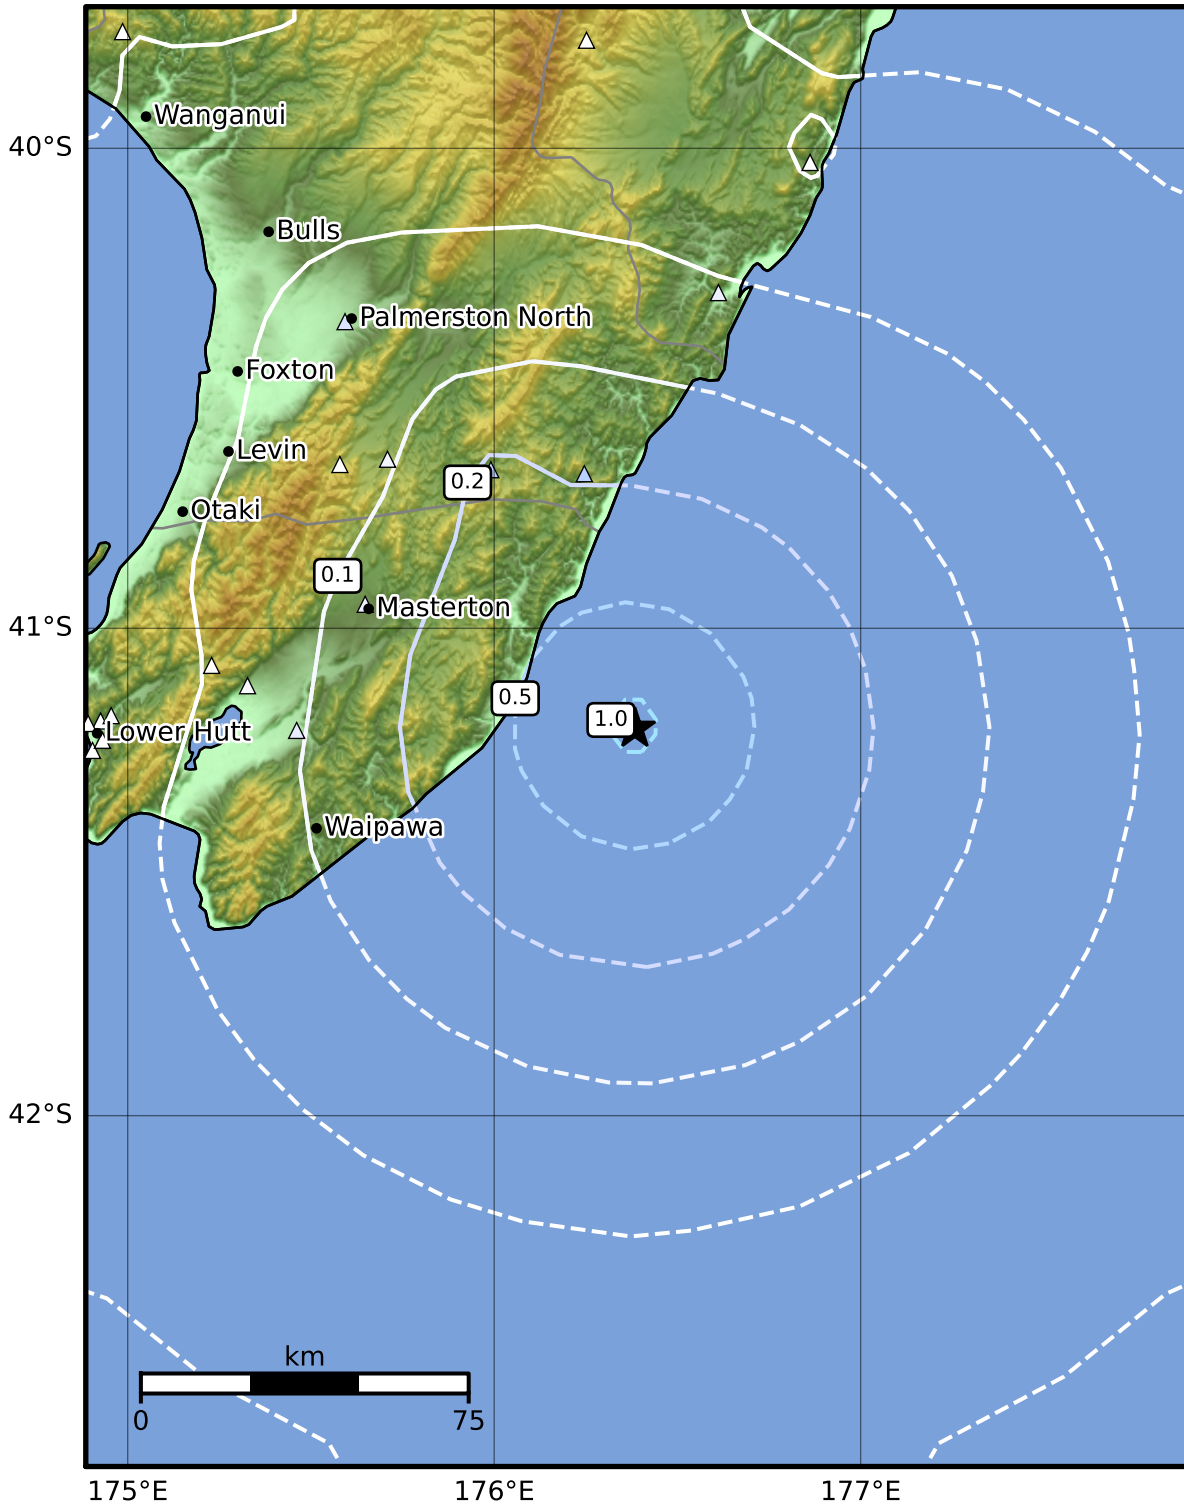

0.3 Second Peak Spectral Acceleration Map GNS Science

ShakeMap: Hikurangi Trough

Jul 06, 2022 05:58:49 UTC M3.8 S41.21 E176.38 Depth: 26.4km ID:2022p503376

SA(0.3) (%g)	0.1	0.2	0.5	1	2	5	10	20	50	100	200
---------------------	------------	------------	------------	----------	----------	----------	-----------	-----------	-----------	------------	------------

Scale based on Moratalla et al.(2021) and Worden et al.(2012) Version 10: Processed 2022-07-07T05:59:34Z

△ Seismic Instrument ○ Reported Intensity ★ Epicenter