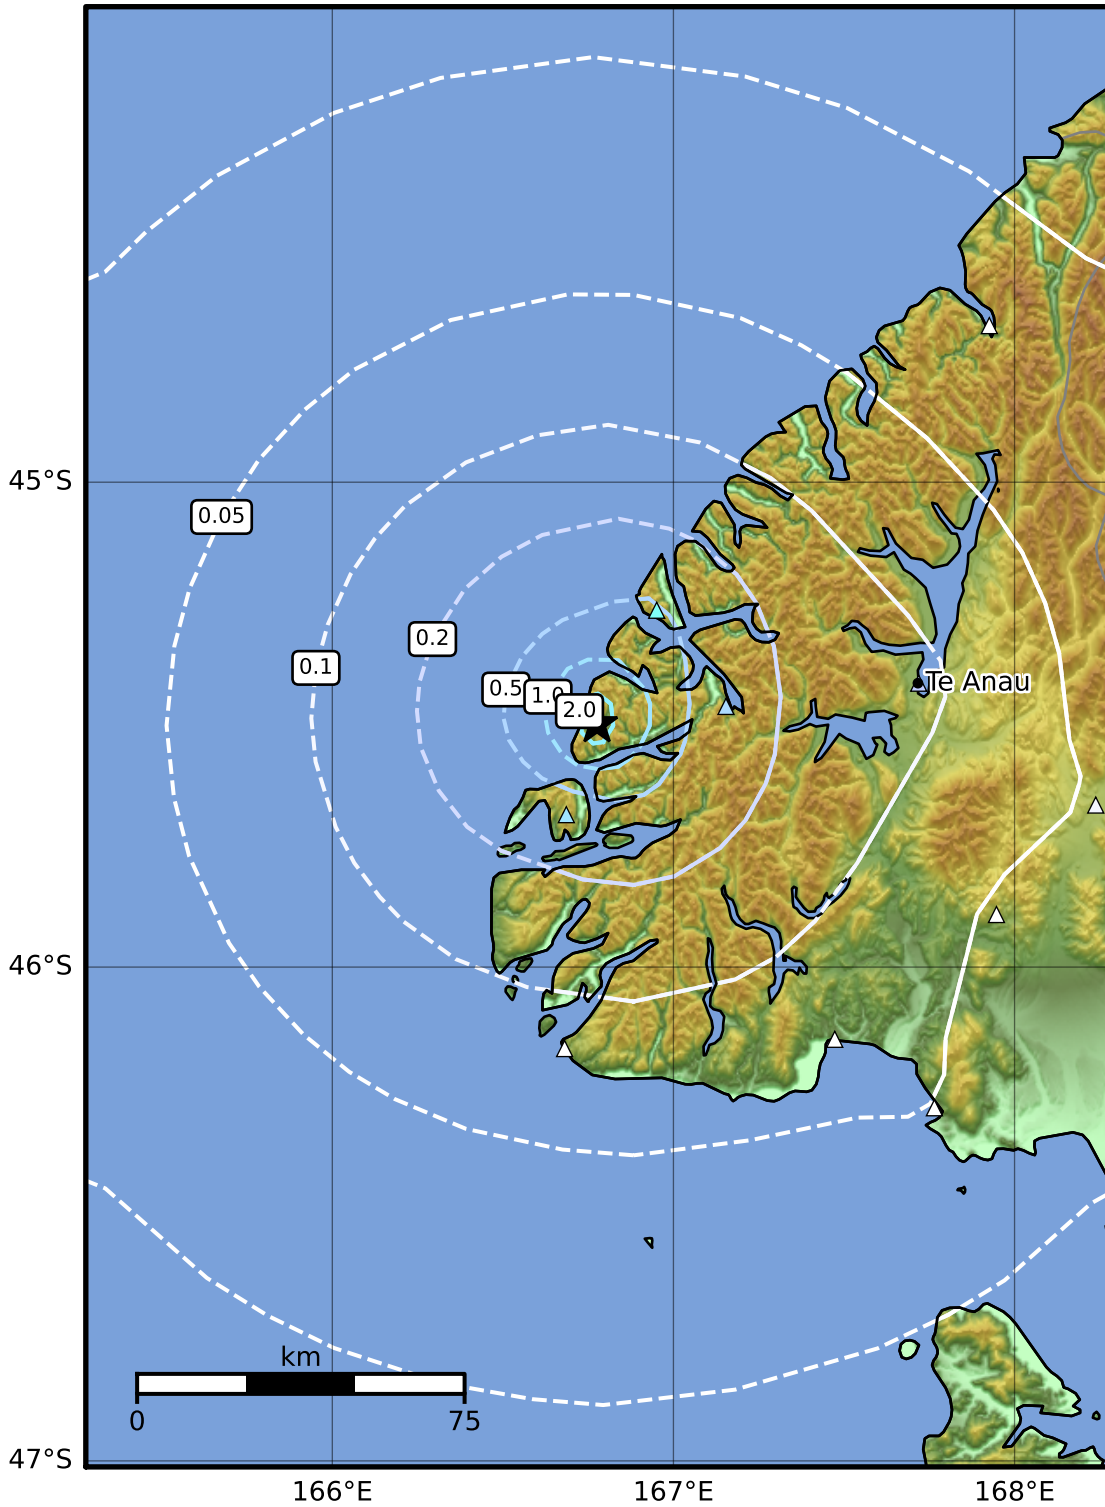

0.3 Second Peak Spectral Acceleration Map GNS Science

ShakeMap: Fiordland

Jul 07, 2022 16:57:09 UTC M3.9 S45.50 E166.78 Depth: 5.0km ID:2022p507314

SA(0.3) (%g)	0.1	0.2	0.5	1	2	5	10	20	50	100	200
---------------------	------------	------------	------------	----------	----------	----------	-----------	-----------	-----------	------------	------------

Scale based on Moratalla et al.(2021) and Worden et al.(2012) Version 7: Processed 2022-07-07T18:57:54Z

△ Seismic Instrument ○ Reported Intensity ★ Epicenter