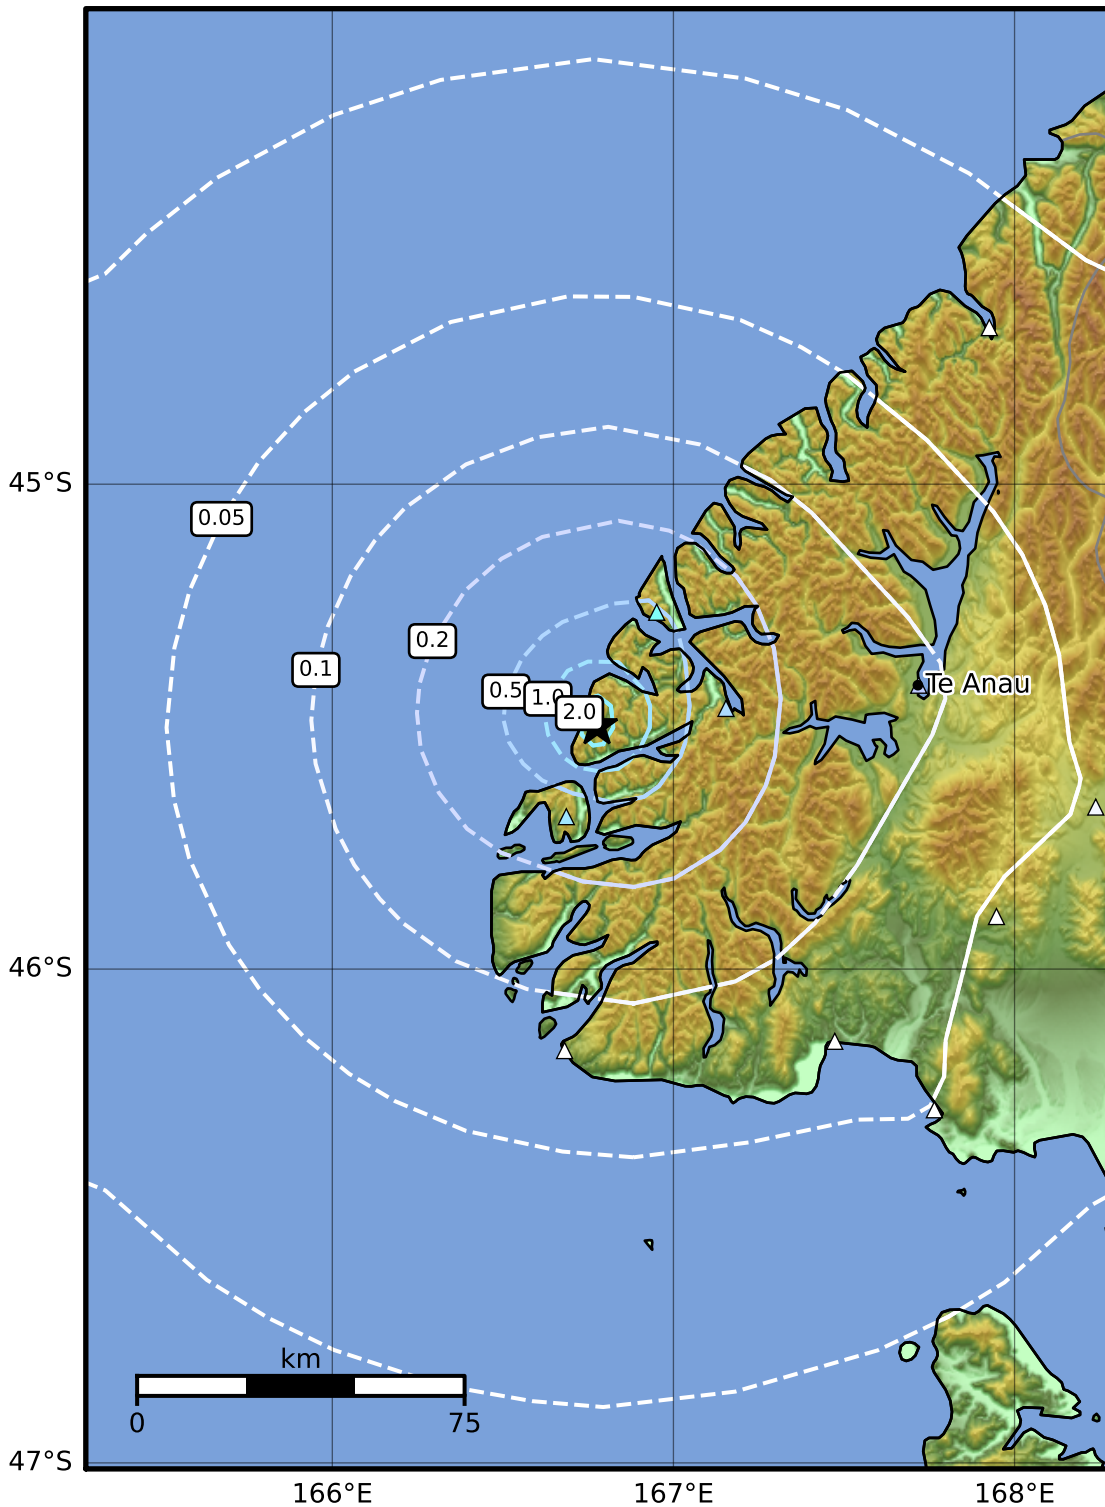

0.3 Second Peak Spectral Acceleration Map GNS Science

ShakeMap: Fiordland

Jul 07, 2022 16:57:09 UTC M3.9 S45.50 E166.78 Depth: 5.0km ID:2022p507314

SA(0.3) (%g)	0.1	0.2	0.5	1	2	5	10	20	50	100	200
---------------------	------------	------------	------------	----------	----------	----------	-----------	-----------	-----------	------------	------------

Scale based on Moratalla et al.(2021) and Worden et al.(2012) Version 8: Processed 2022-07-07T19:57:56Z

△ Seismic Instrument ○ Reported Intensity ★ Epicenter