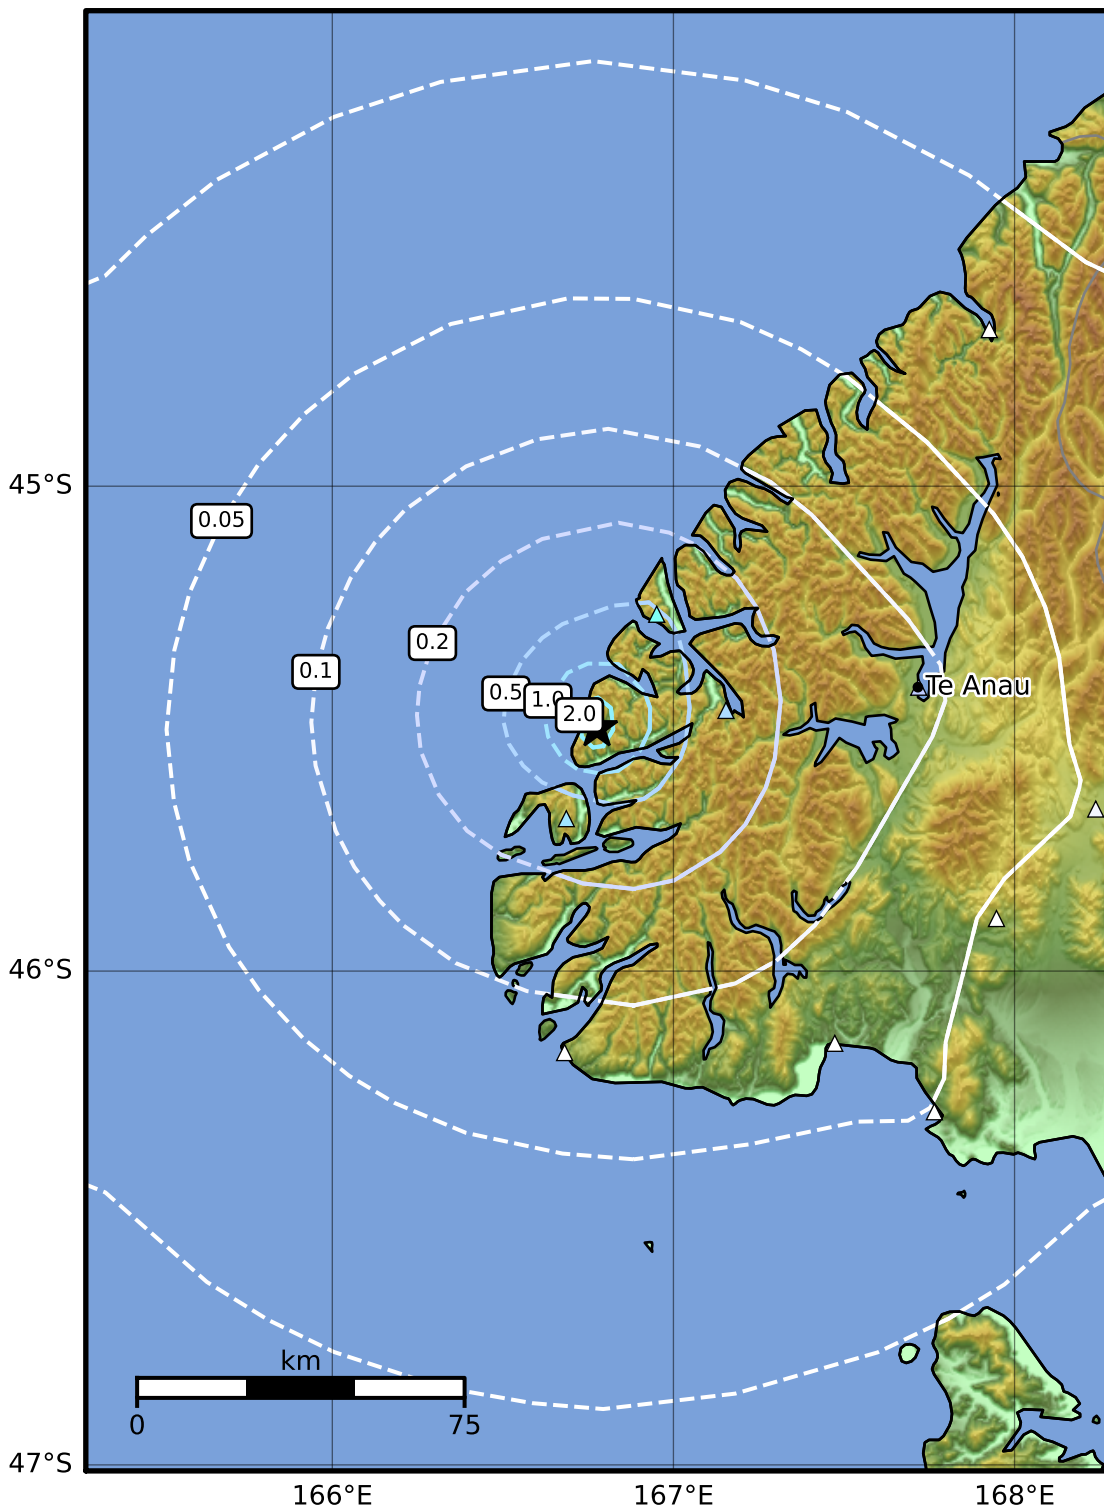

0.3 Second Peak Spectral Acceleration Map GNS Science

ShakeMap: Fiordland

Jul 07, 2022 16:57:09 UTC M3.9 S45.50 E166.78 Depth: 5.0km ID:2022p507314

SA(0.3) (%g)	0.1	0.2	0.5	1	2	5	10	20	50	100	200
---------------------	------------	------------	------------	----------	----------	----------	-----------	-----------	-----------	------------	------------

Scale based on Moratalla et al.(2021) and Worden et al.(2012) Version 9: Processed 2022-07-07T22:57:54Z

△ Seismic Instrument ○ Reported Intensity ★ Epicenter