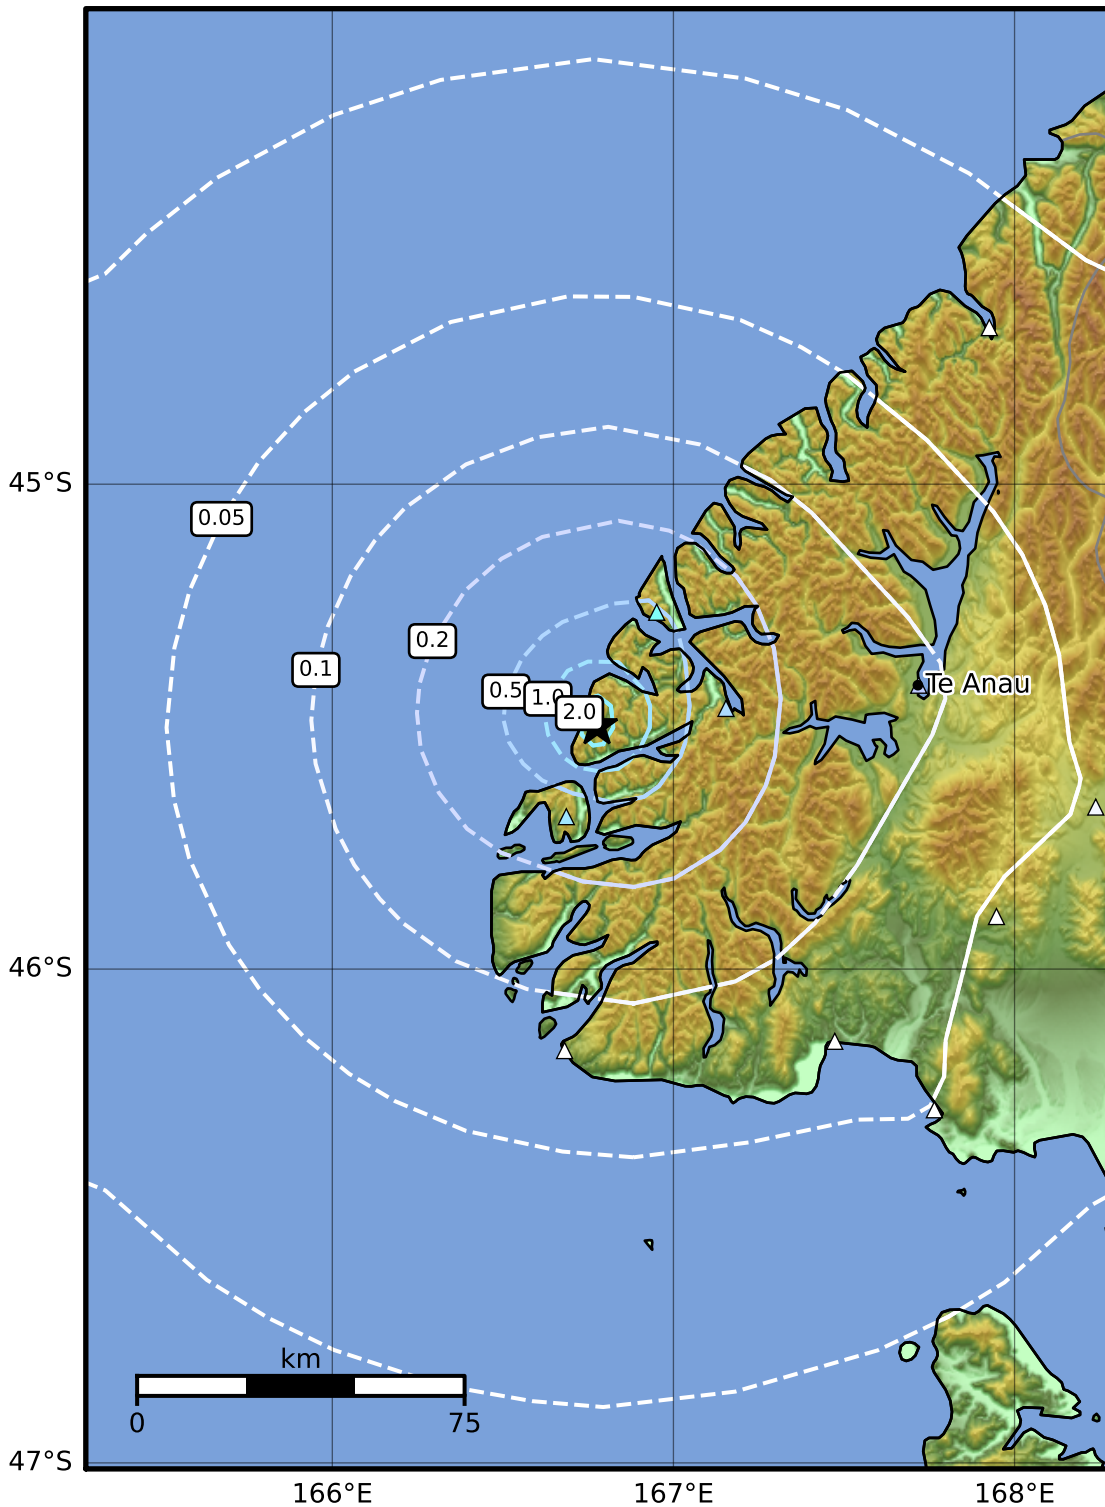

0.3 Second Peak Spectral Acceleration Map GNS Science

ShakeMap: Fiordland

Jul 07, 2022 16:57:09 UTC M3.9 S45.50 E166.78 Depth: 5.0km ID:2022p507314

SA(0.3) (%g)	0.1	0.2	0.5	1	2	5	10	20	50	100	200
---------------------	------------	------------	------------	----------	----------	----------	-----------	-----------	-----------	------------	------------

Scale based on Moratalla et al.(2021) and Worden et al.(2012) Version 10: Processed 2022-07-08T16:57:55Z

△ Seismic Instrument ○ Reported Intensity ★ Epicenter