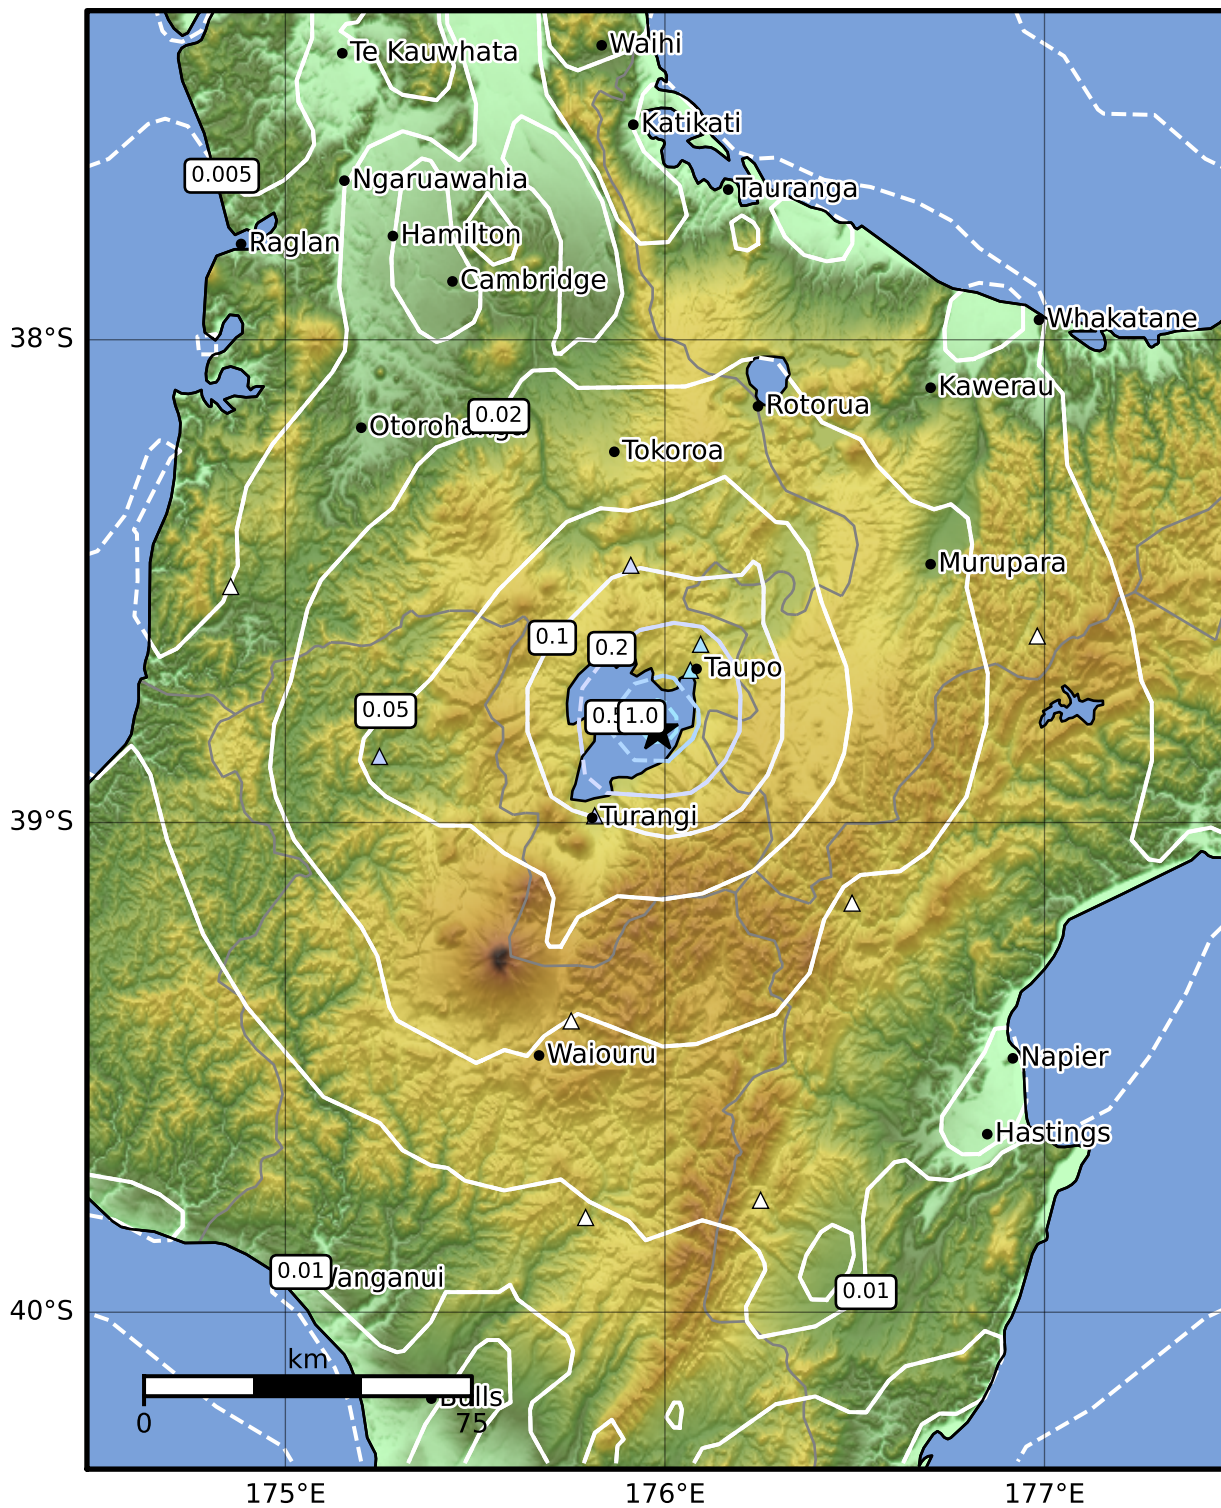

0.3 Second Peak Spectral Acceleration Map GNS Science

ShakeMap: Taupo

Jul 11, 2022 07:48:47 UTC M3.4 S38.81 E175.98 Depth: 5.0km ID:2022p517096

<b>SA(0.3) (%g)</b>	<b>0.1</b>	<b>0.2</b>	<b>0.5</b>	<b>1</b>	<b>2</b>	<b>5</b>	<b>10</b>	<b>20</b>	<b>50</b>	<b>100</b>	<b>200</b>
---------------------	------------	------------	------------	----------	----------	----------	-----------	-----------	-----------	------------	------------

Scale based on Moratalla et al.(2021) and Worden et al.(2012) Version 3: Processed 2022-07-11T08:05:43Z

△ Seismic Instrument ○ Reported Intensity ★ Epicenter