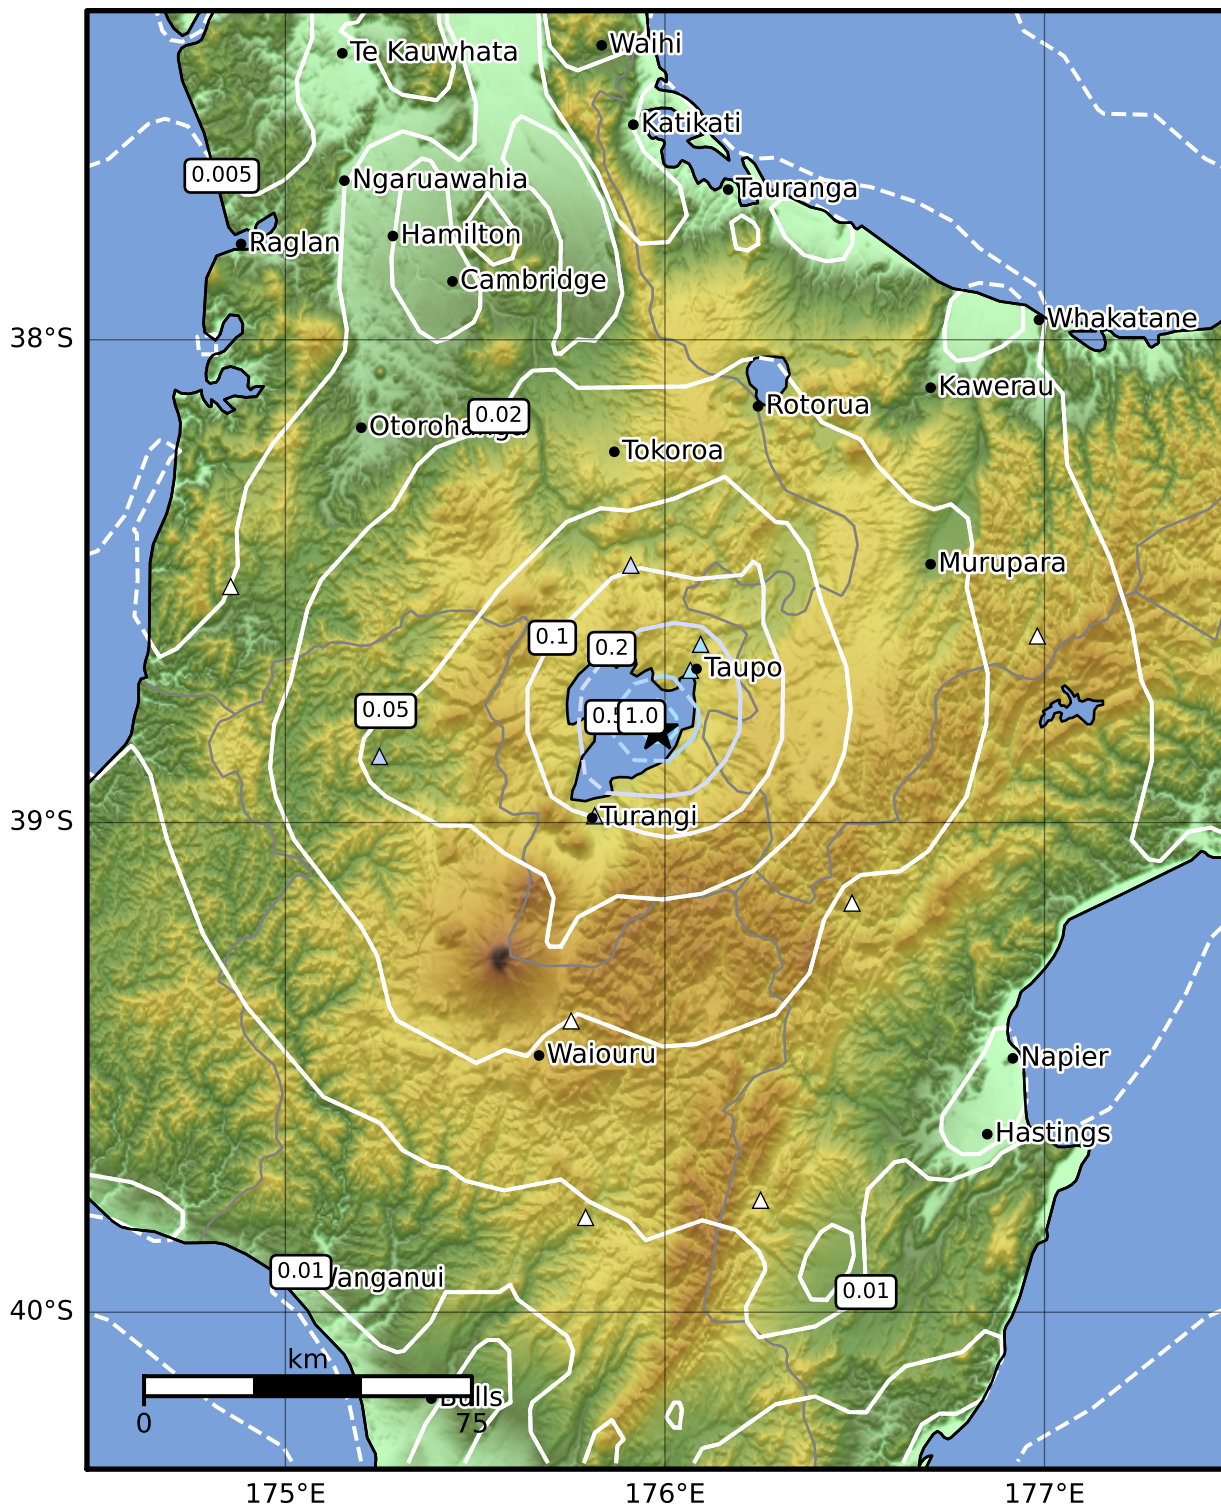

0.3 Second Peak Spectral Acceleration Map GNS Science

ShakeMap: Taupo

Jul 11, 2022 07:48:47 UTC M3.4 S38.81 E175.98 Depth: 5.0km ID:2022p517096

<b>SA(0.3) (%g)</b>	<b>0.1</b>	<b>0.2</b>	<b>0.5</b>	<b>1</b>	<b>2</b>	<b>5</b>	<b>10</b>	<b>20</b>	<b>50</b>	<b>100</b>	<b>200</b>
---------------------	------------	------------	------------	----------	----------	----------	-----------	-----------	-----------	------------	------------

Scale based on Moratalla et al.(2021) and Worden et al.(2012) Version 7: Processed 2022-07-11T09:49:33Z

△ Seismic Instrument ○ Reported Intensity ★ Epicenter