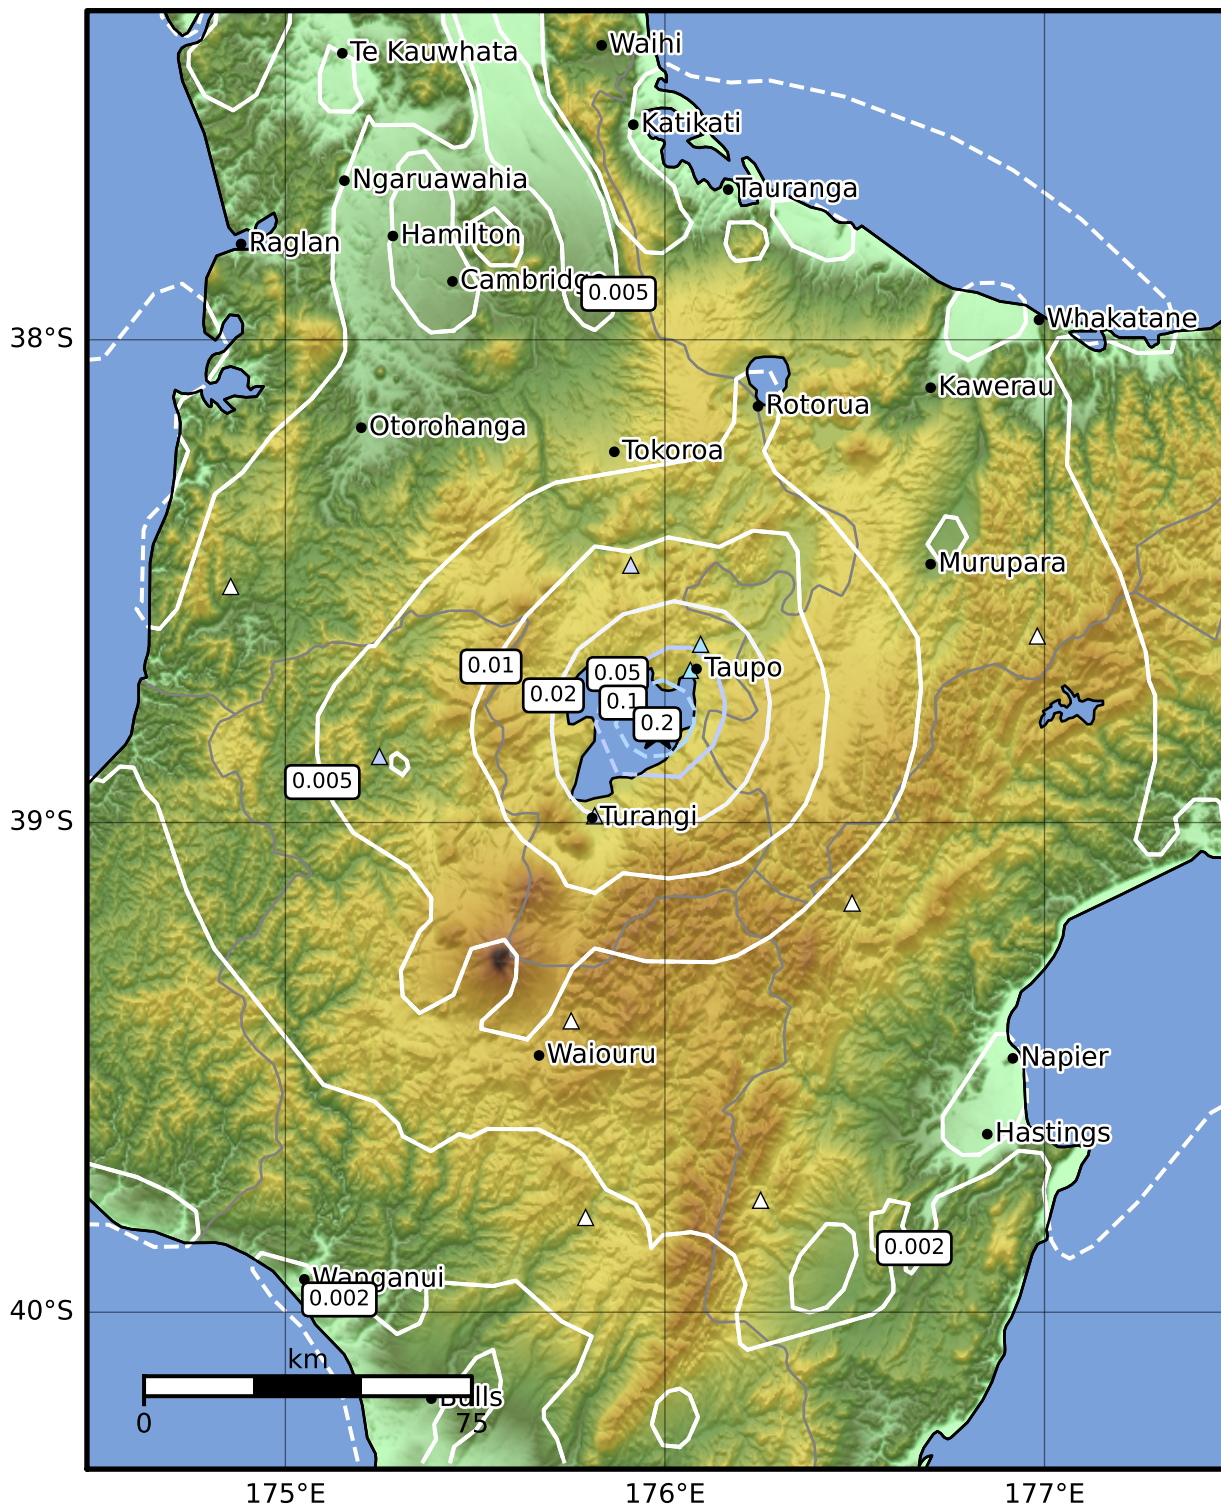

1.0 Second Peak Spectral Acceleration Map GNS Science

ShakeMap: Taupo

Jul 11, 2022 07:48:47 UTC M3.4 S38.81 E175.98 Depth: 5.0km ID:2022p517096

SA(1.0) (%g)	0.1	0.2	0.5	1	2	5	10	20	50	100	200
--------------	-----	-----	-----	---	---	---	----	----	----	-----	-----

Scale based on Moratalla et al.(2021) and Worden et al.(2012) Version 7: Processed 2022-07-11T09:49:33Z

△ Seismic Instrument ○ Reported Intensity ★ Epicenter