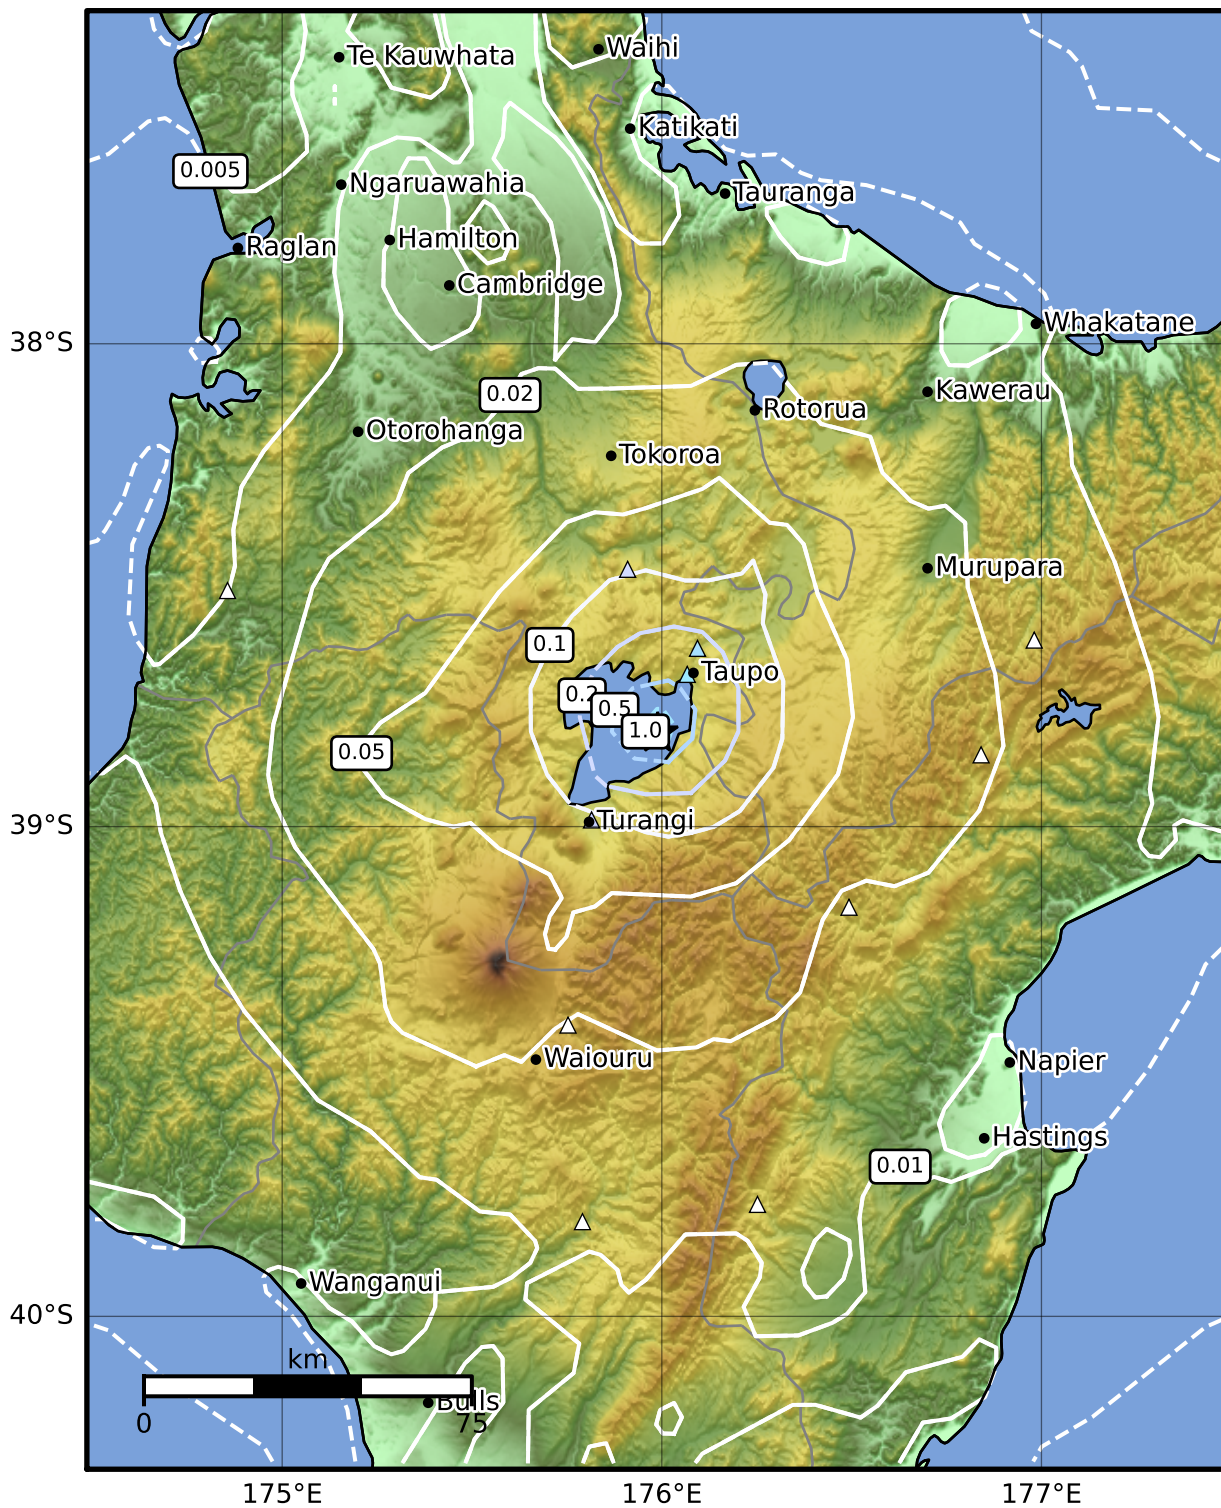

0.3 Second Peak Spectral Acceleration Map GNS Science

ShakeMap: Taupo

Jul 11, 2022 07:48:47 UTC M3.4 S38.81 E175.99 Depth: 5.7km ID:2022p517096

SA(0.3) (%g)	0.1	0.2	0.5	1	2	5	10	20	50	100	200
---------------------	------------	------------	------------	----------	----------	----------	-----------	-----------	-----------	------------	------------

Scale based on Moratalla et al.(2021) and Worden et al.(2012) Version 12: Processed 2022-07-22T01:21:45Z

△ Seismic Instrument ○ Reported Intensity ★ Epicenter