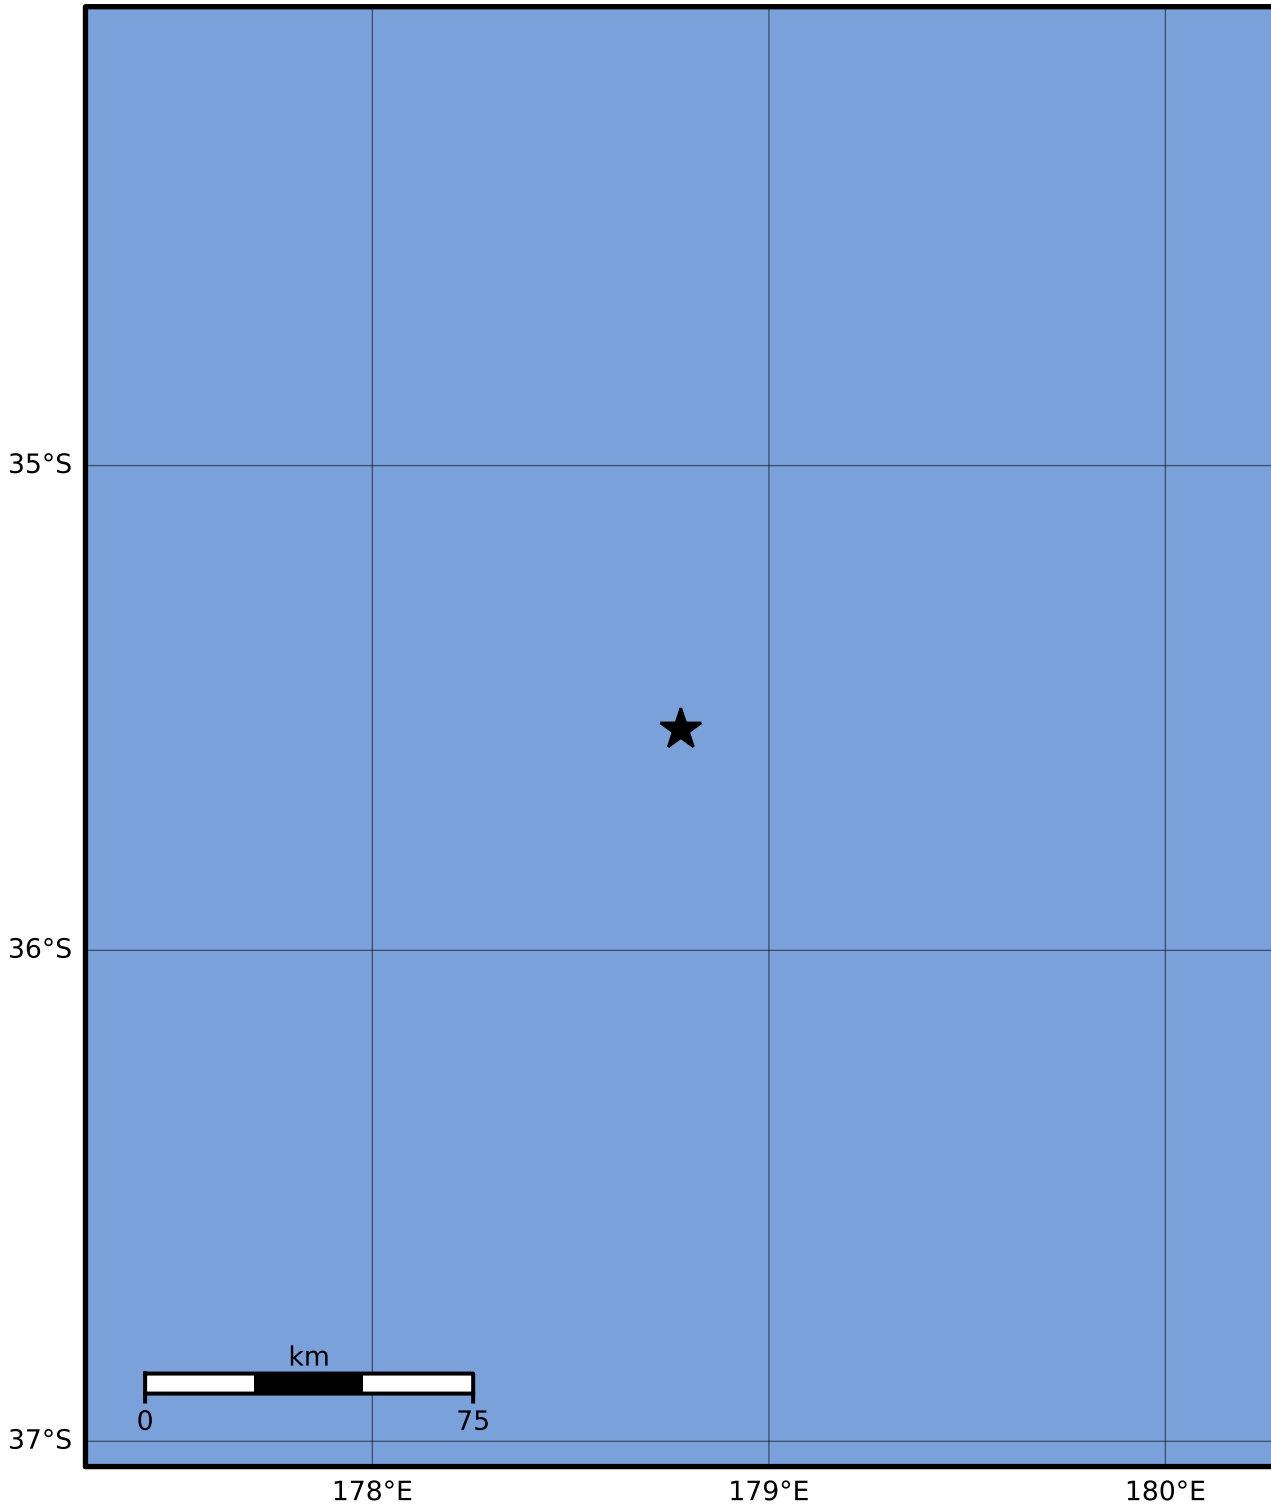

Macroseismic Intensity Map GNS Science

ShakeMap: Raukumara Plain

Jul 11, 2022 12:53:49 UTC M3.5 S35.55 E178.78 Depth: 195.4km ID:2022p517668

SHAKING	Not felt	Weak	Light	Moderate	Strong	Very strong	Severe	Violent	Extreme
DAMAGE	None	None	None	Very light	Light	Moderate	Moderate/heavy	Heavy	Very heavy
PGA(%g)	<0.0464	0.29	1.63	5.16	12.5	22.4	40.2	72.2	>129
PGV(cm/s)	<0.0215	0.125	1.04	4.31	14.5	26.4	48.3	88.4	>162
INTENSITY	I	II-III	IV	V	VI	VII	VIII	IX	X+

Scale based on Moratalla et al.(2021) and Worden et al.(2012) Version 12: Processed 2022-07-22T01:23:17Z

△ Seismic Instrument ○ Reported Intensity

★ Epicenter