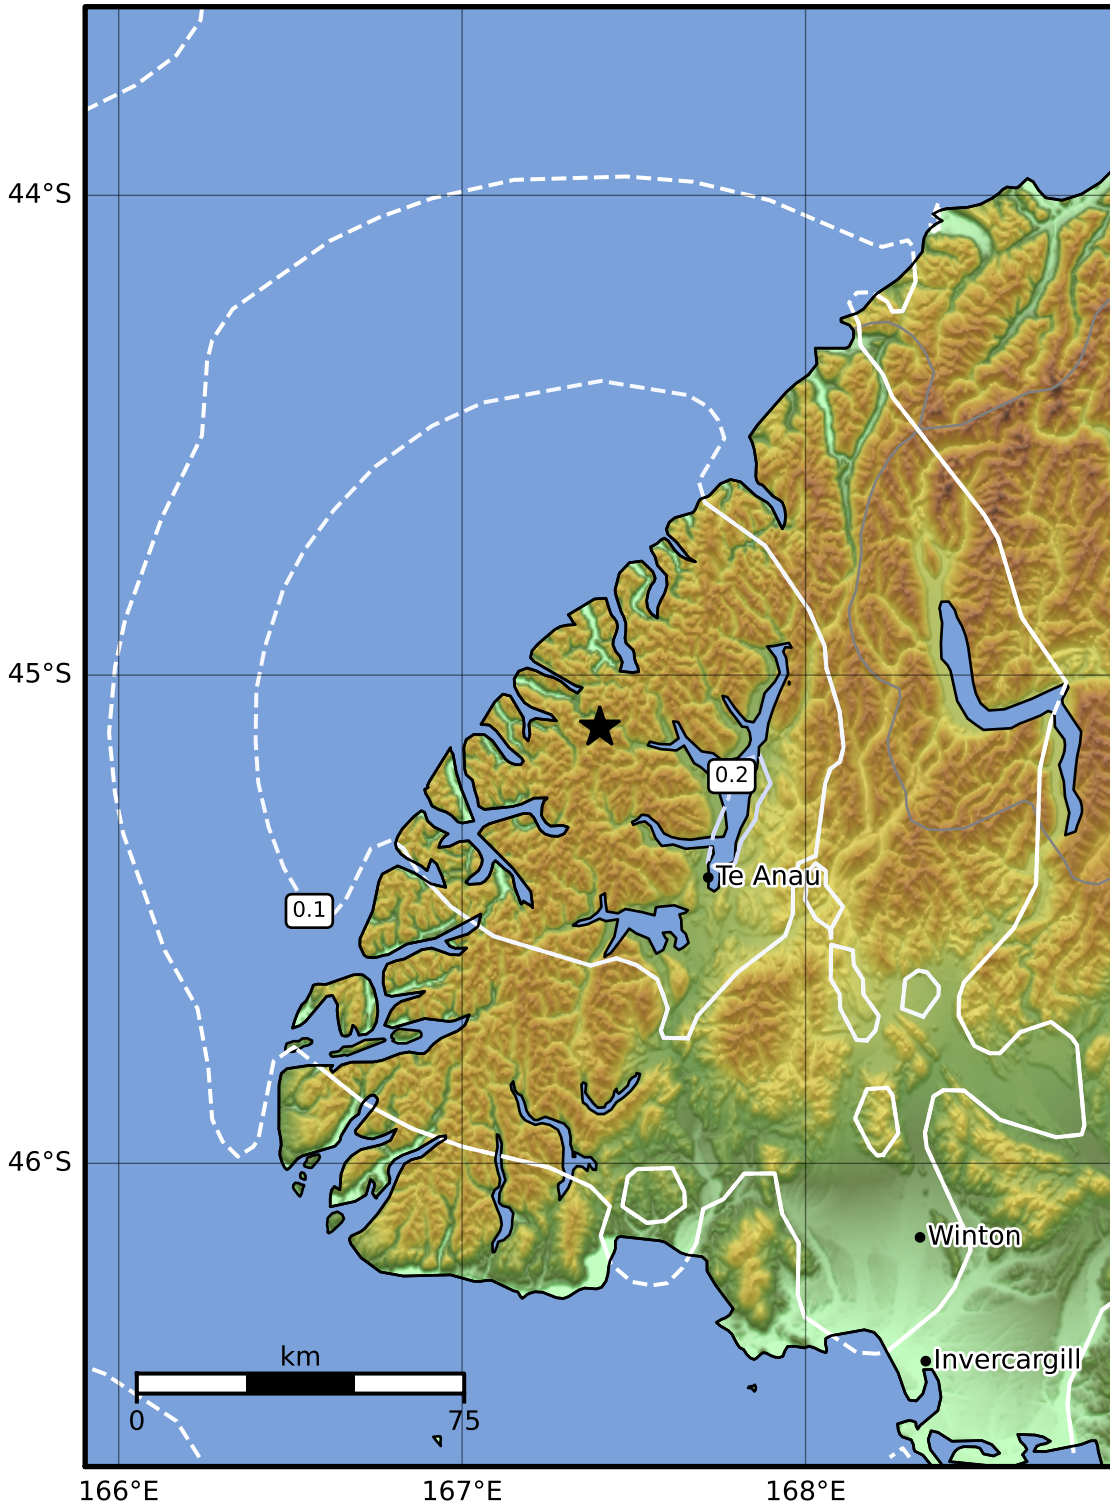

0.3 Second Peak Spectral Acceleration Map GNS Science
 ShakeMap: Fiordland

Jul 23, 2022 13:43:24 UTC M3.3 S45.11 E167.40 Depth: 73.5km ID:2022p550194

SA(0.3) (%g)	0.1	0.2	0.5	1	2	5	10	20	50	100	200
---------------------	------------	------------	------------	----------	----------	----------	-----------	-----------	-----------	------------	------------

Scale based on Moratalla et al.(2021) and Worden et al.(2012) Version 1: Processed 2022-07-23T13:48:07Z

△ Seismic Instrument ○ Reported Intensity ★ Epicenter