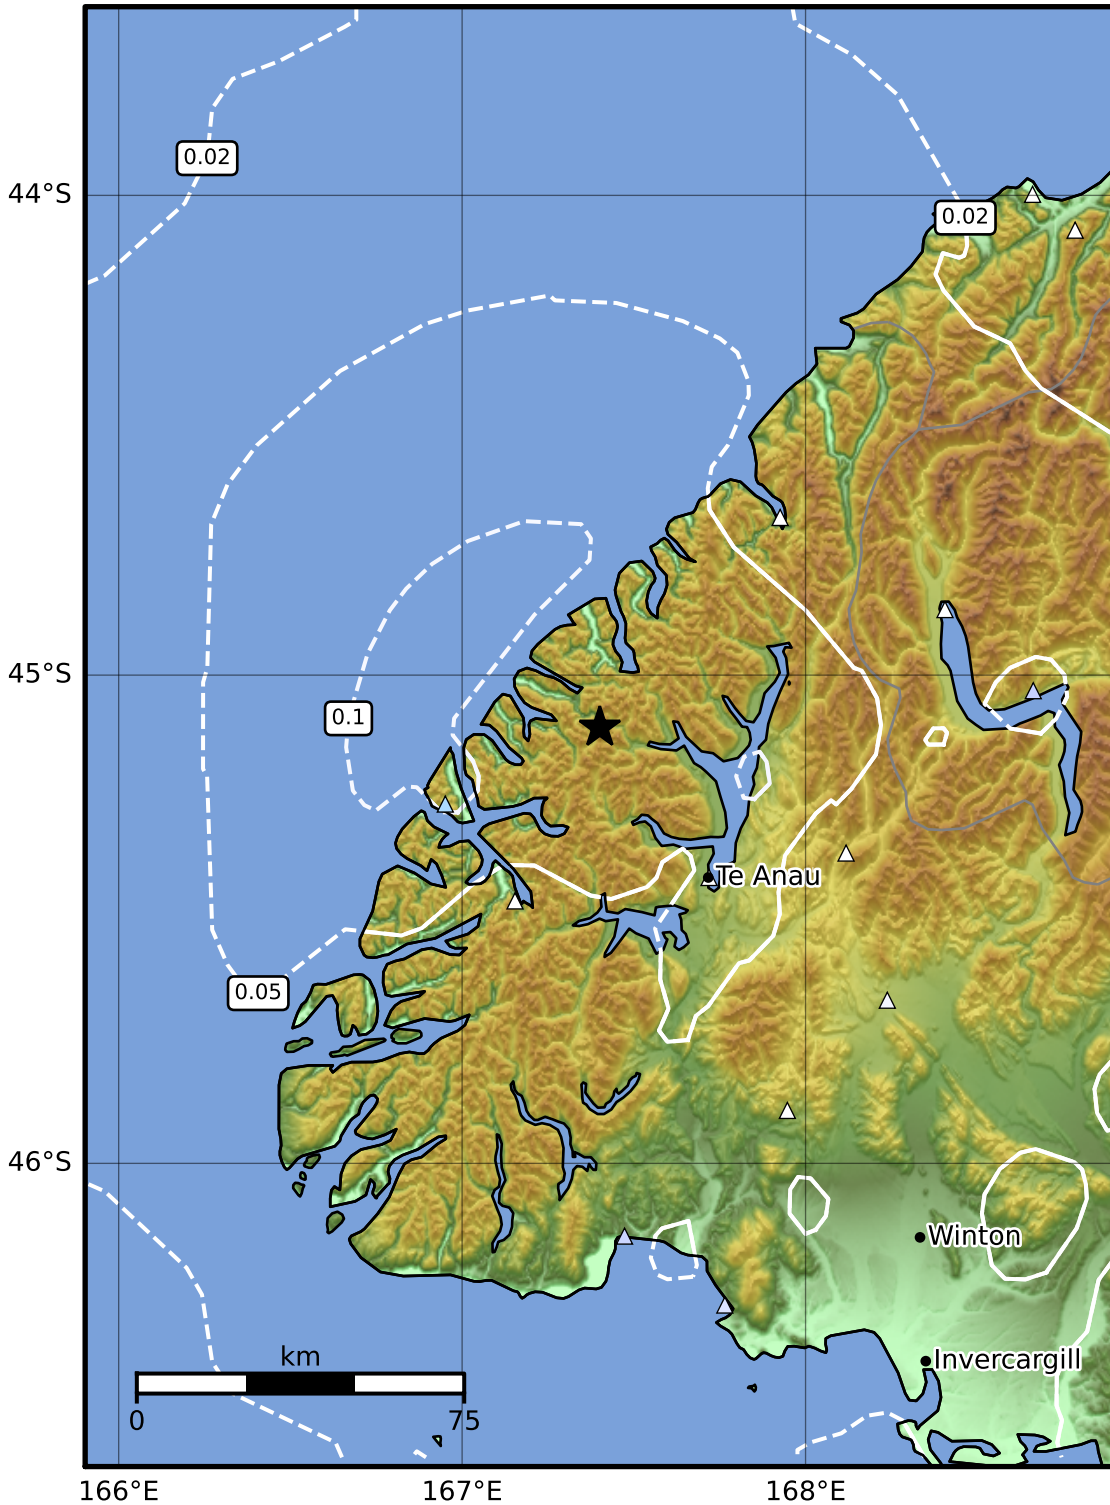

0.3 Second Peak Spectral Acceleration Map GNS Science
ShakeMap: Fiordland

Jul 23, 2022 13:43:24 UTC M3.3 S45.11 E167.40 Depth: 73.5km ID:2022p550194

SA(0.3) (%g)	0.1	0.2	0.5	1	2	5	10	20	50	100	200
---------------------	------------	------------	------------	----------	----------	----------	-----------	-----------	-----------	------------	------------

Scale based on Moratalla et al.(2021) and Worden et al.(2012) Version 2: Processed 2022-07-23T13:53:24Z

△ Seismic Instrument ○ Reported Intensity ★ Epicenter