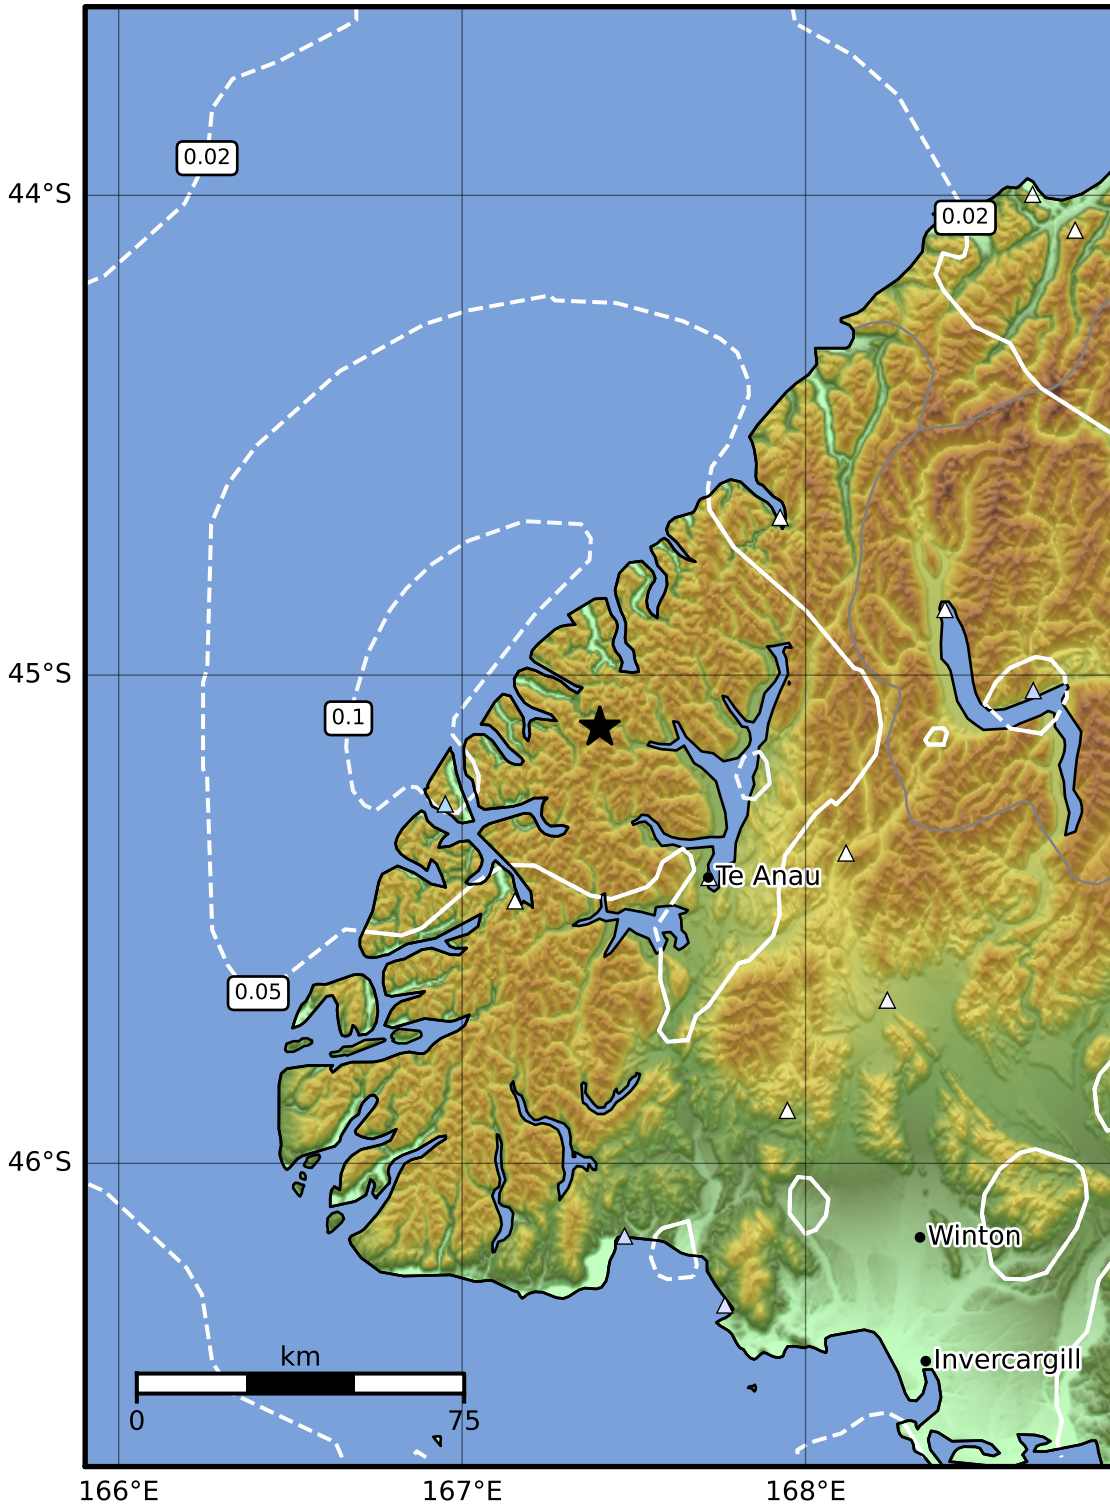

0.3 Second Peak Spectral Acceleration Map GNS Science
ShakeMap: Fiordland

Jul 23, 2022 13:43:24 UTC M3.3 S45.11 E167.40 Depth: 73.5km ID:2022p550194

SA(0.3) (%g)	0.1	0.2	0.5	1	2	5	10	20	50	100	200
---------------------	------------	------------	------------	----------	----------	----------	-----------	-----------	-----------	------------	------------

Scale based on Moratalla et al.(2021) and Worden et al.(2012) Version 5: Processed 2022-07-23T14:14:10Z

△ Seismic Instrument ○ Reported Intensity ★ Epicenter