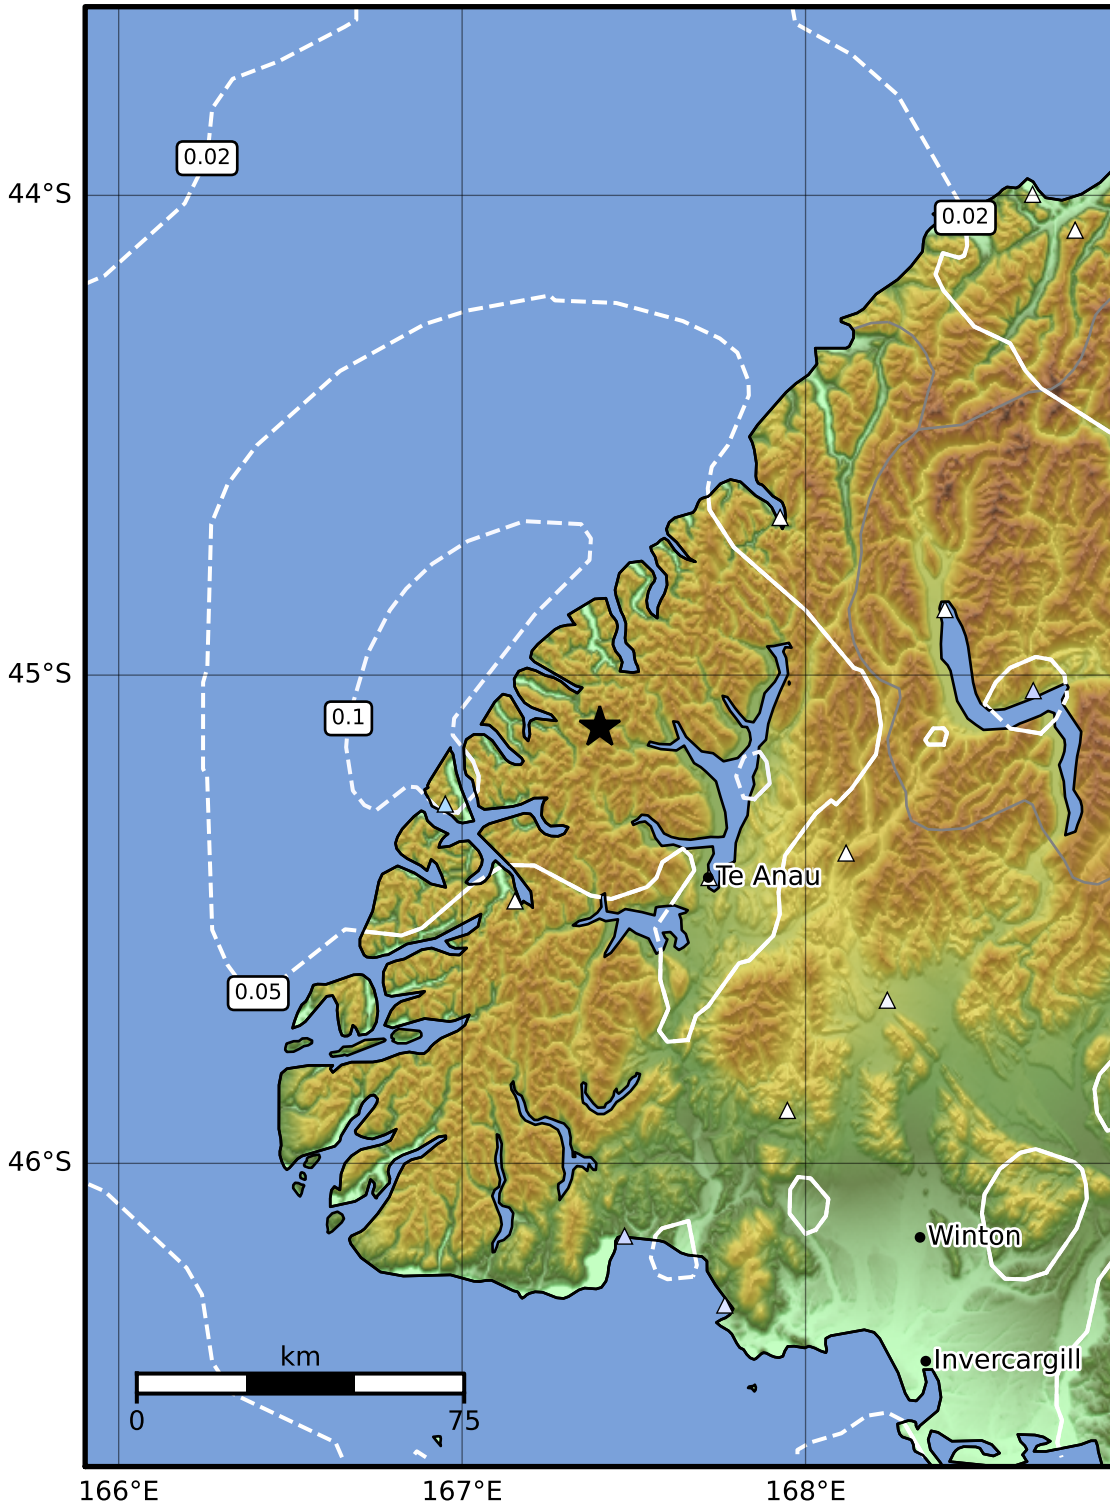

0.3 Second Peak Spectral Acceleration Map GNS Science
ShakeMap: Fiordland

Jul 23, 2022 13:43:24 UTC M3.3 S45.11 E167.40 Depth: 73.5km ID:2022p550194

SA(0.3) (%g)	0.1	0.2	0.5	1	2	5	10	20	50	100	200
---------------------	------------	------------	------------	----------	----------	----------	-----------	-----------	-----------	------------	------------

Scale based on Moratalla et al.(2021) and Worden et al.(2012) Version 6: Processed 2022-07-23T14:44:12Z

△ Seismic Instrument ○ Reported Intensity ★ Epicenter