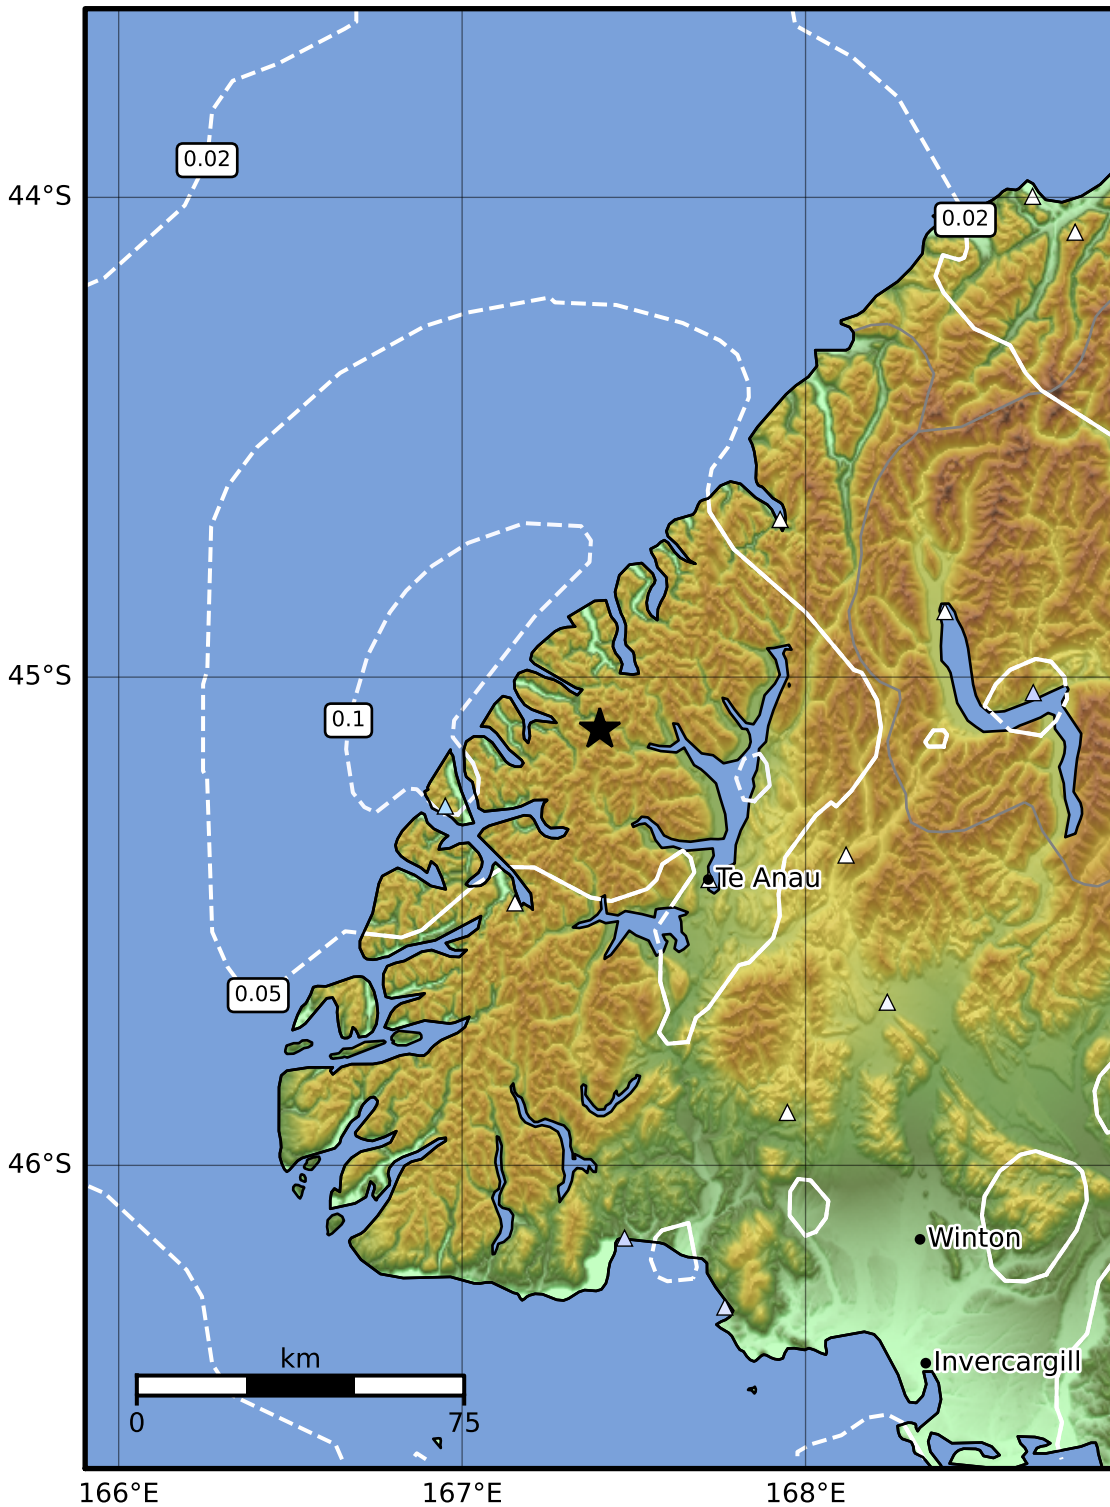

0.3 Second Peak Spectral Acceleration Map GNS Science  
ShakeMap: Fiordland

Jul 23, 2022 13:43:24 UTC M3.3 S45.11 E167.40 Depth: 73.5km ID:2022p550194

<b>SA(0.3) (%g)</b>	<b>0.1</b>	<b>0.2</b>	<b>0.5</b>	<b>1</b>	<b>2</b>	<b>5</b>	<b>10</b>	<b>20</b>	<b>50</b>	<b>100</b>	<b>200</b>
---------------------	------------	------------	------------	----------	----------	----------	-----------	-----------	-----------	------------	------------

Scale based on Moratalla et al.(2021) and Worden et al.(2012) Version 7: Processed 2022-07-23T15:44:11Z

△ Seismic Instrument ○ Reported Intensity ★ Epicenter