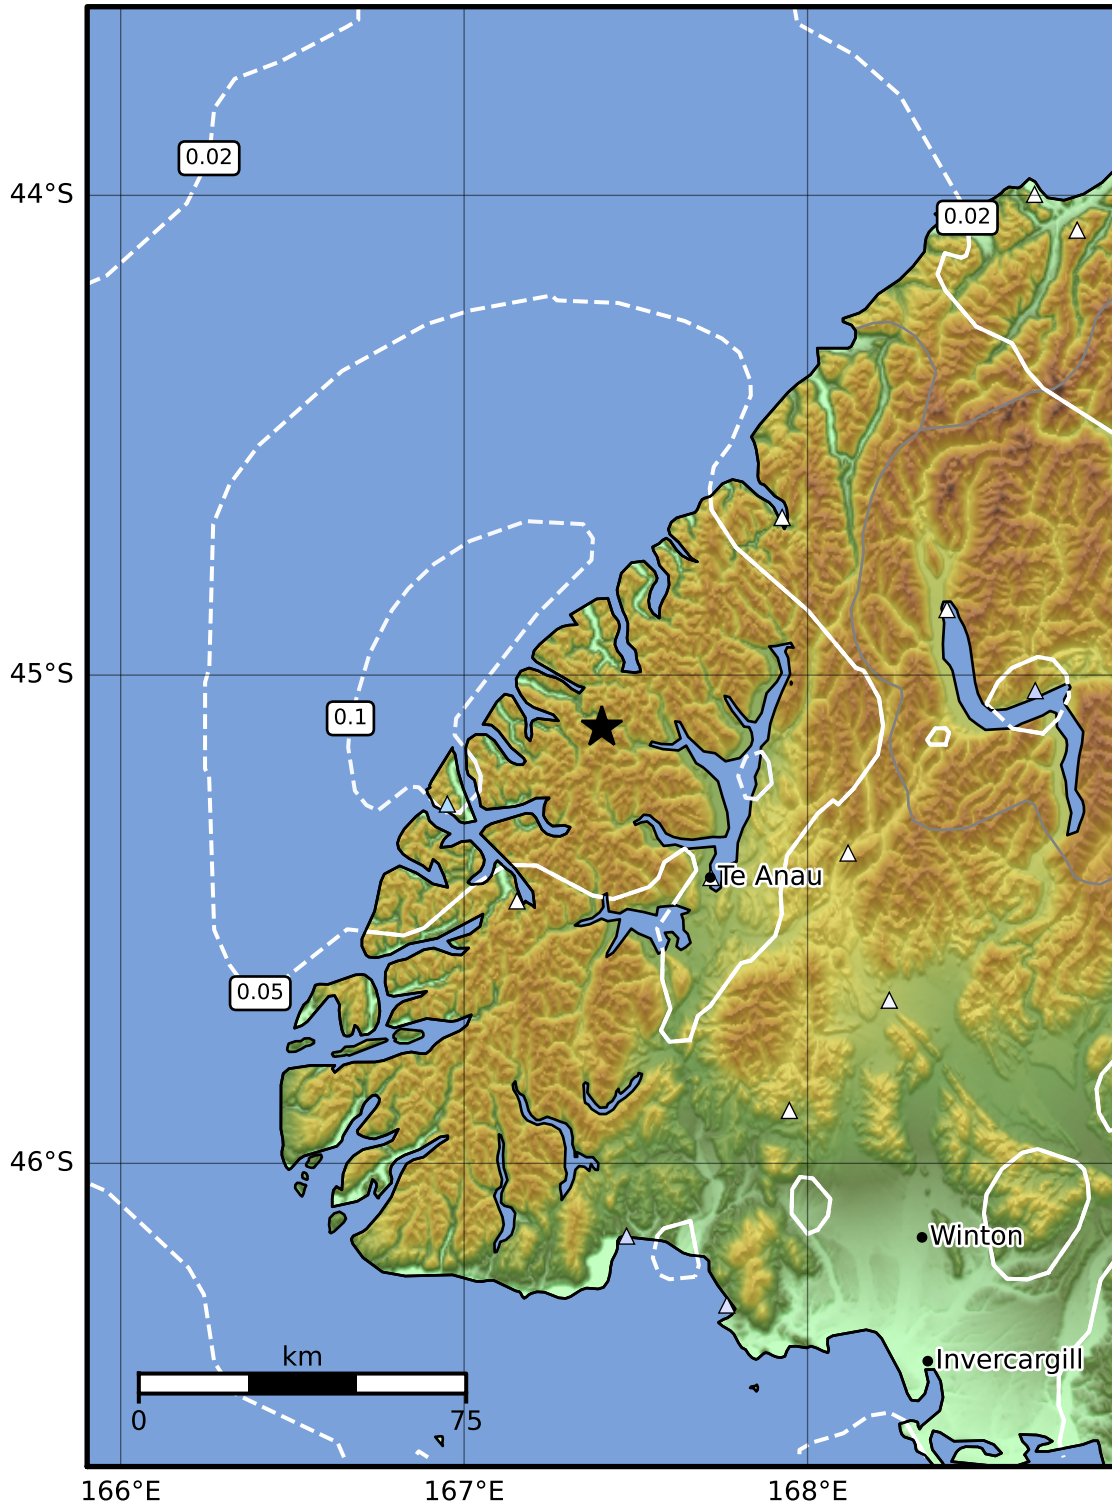

0.3 Second Peak Spectral Acceleration Map GNS Science
ShakeMap: Fiordland

Jul 23, 2022 13:43:24 UTC M3.3 S45.11 E167.40 Depth: 73.5km ID:2022p550194

SA(0.3) (%g)	0.1	0.2	0.5	1	2	5	10	20	50	100	200
---------------------	------------	------------	------------	----------	----------	----------	-----------	-----------	-----------	------------	------------

Scale based on Moratalla et al.(2021) and Worden et al.(2012) Version 9: Processed 2022-07-23T19:44:11Z

△ Seismic Instrument ○ Reported Intensity ★ Epicenter