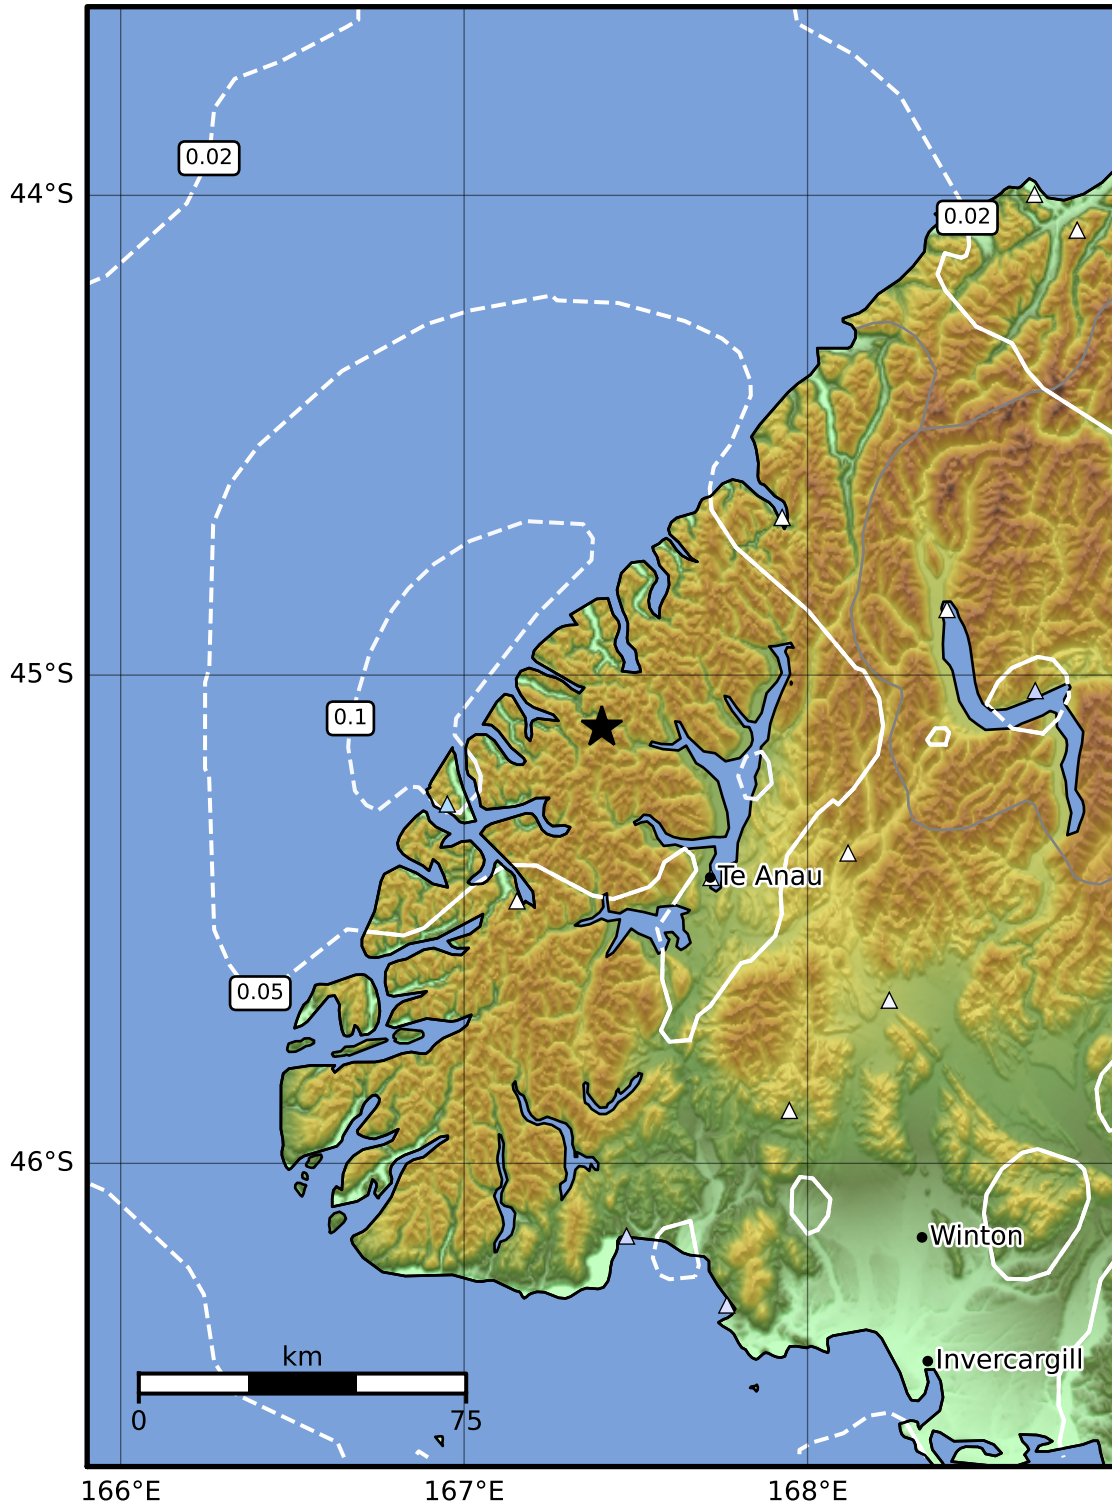

0.3 Second Peak Spectral Acceleration Map GNS Science
ShakeMap: Fiordland

Jul 23, 2022 13:43:24 UTC M3.3 S45.11 E167.40 Depth: 73.5km ID:2022p550194

SA(0.3) (%g)	0.1	0.2	0.5	1	2	5	10	20	50	100	200
---------------------	------------	------------	------------	----------	----------	----------	-----------	-----------	-----------	------------	------------

Scale based on Moratalla et al.(2021) and Worden et al.(2012) Version 10: Processed 2022-07-24T13:44:12Z

△ Seismic Instrument ○ Reported Intensity ★ Epicenter