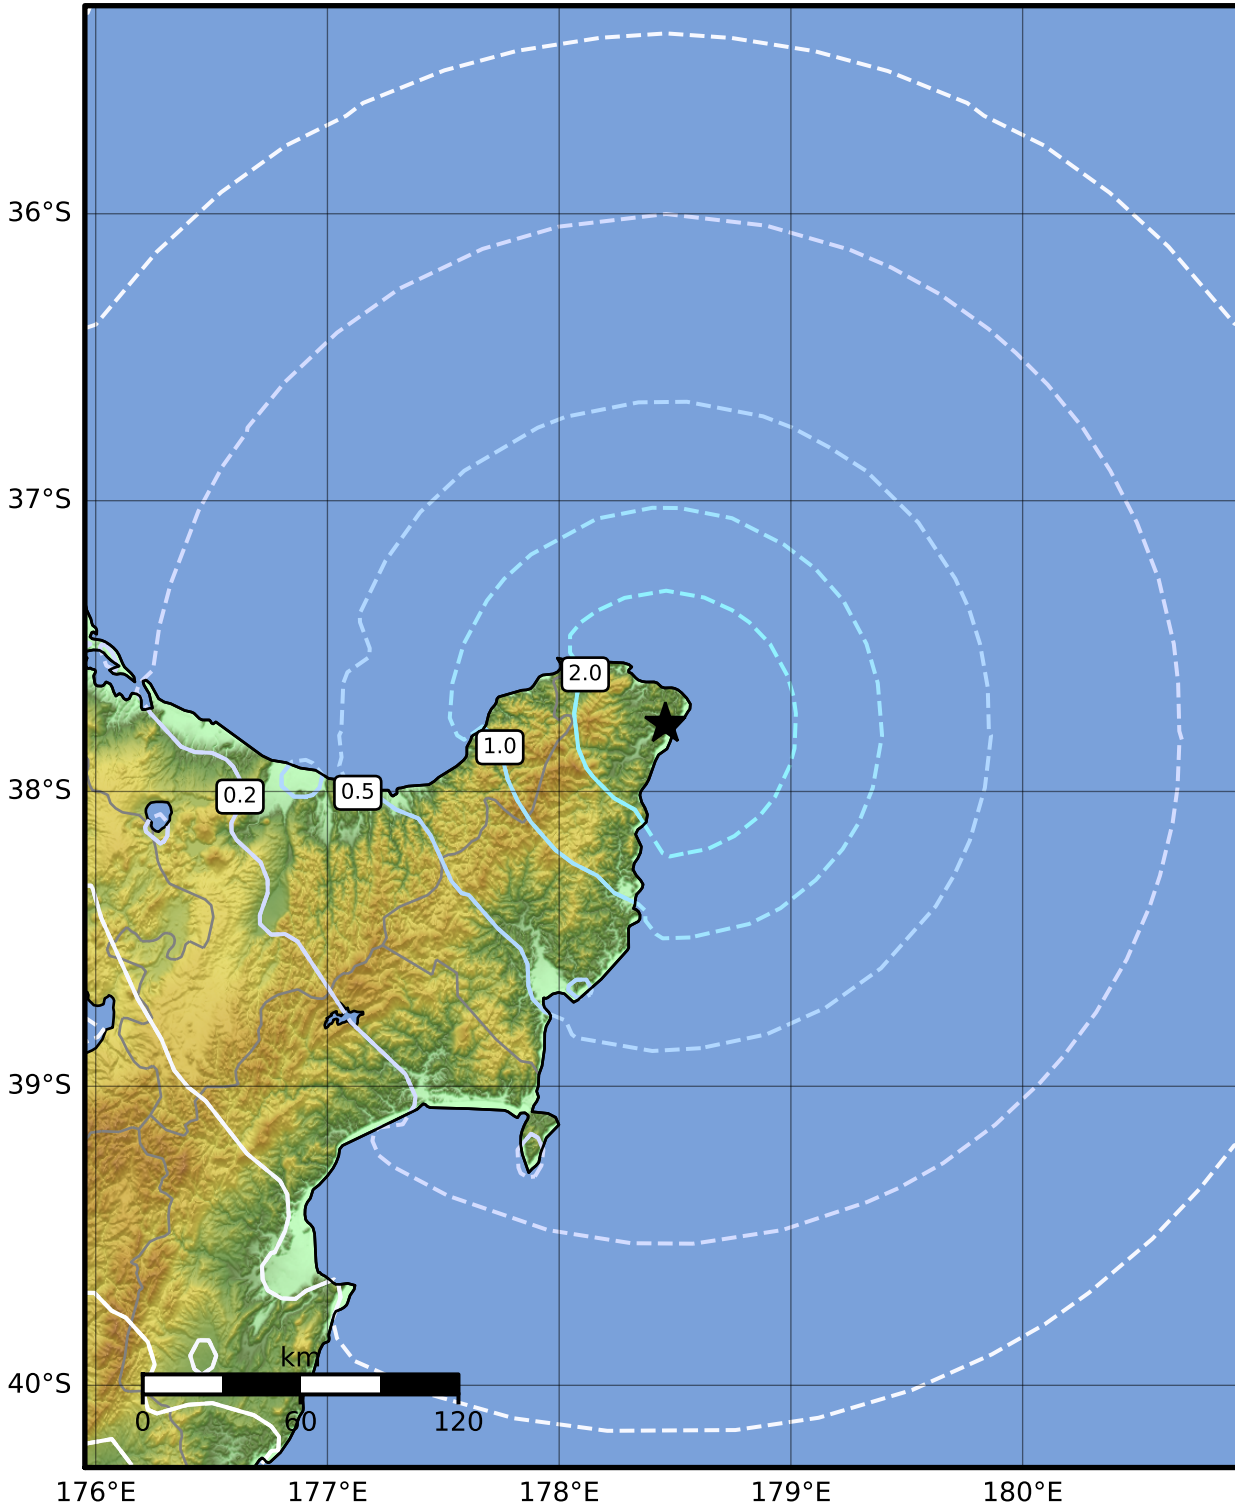

0.3 Second Peak Spectral Acceleration Map GNS Science

ShakeMap: Gisborne

Jul 26, 2022 10:30:54 UTC M5.1 S37.77 E178.46 Depth: 39.8km ID:2022p557940

SA(0.3) (%g)	0.1	0.2	0.5	1	2	5	10	20	50	100	200
---------------------	------------	------------	------------	----------	----------	----------	-----------	-----------	-----------	------------	------------

Scale based on Moratalla et al.(2021) and Worden et al.(2012) Version 1: Processed 2022-07-26T10:35:48Z

△ Seismic Instrument ○ Reported Intensity ★ Epicenter