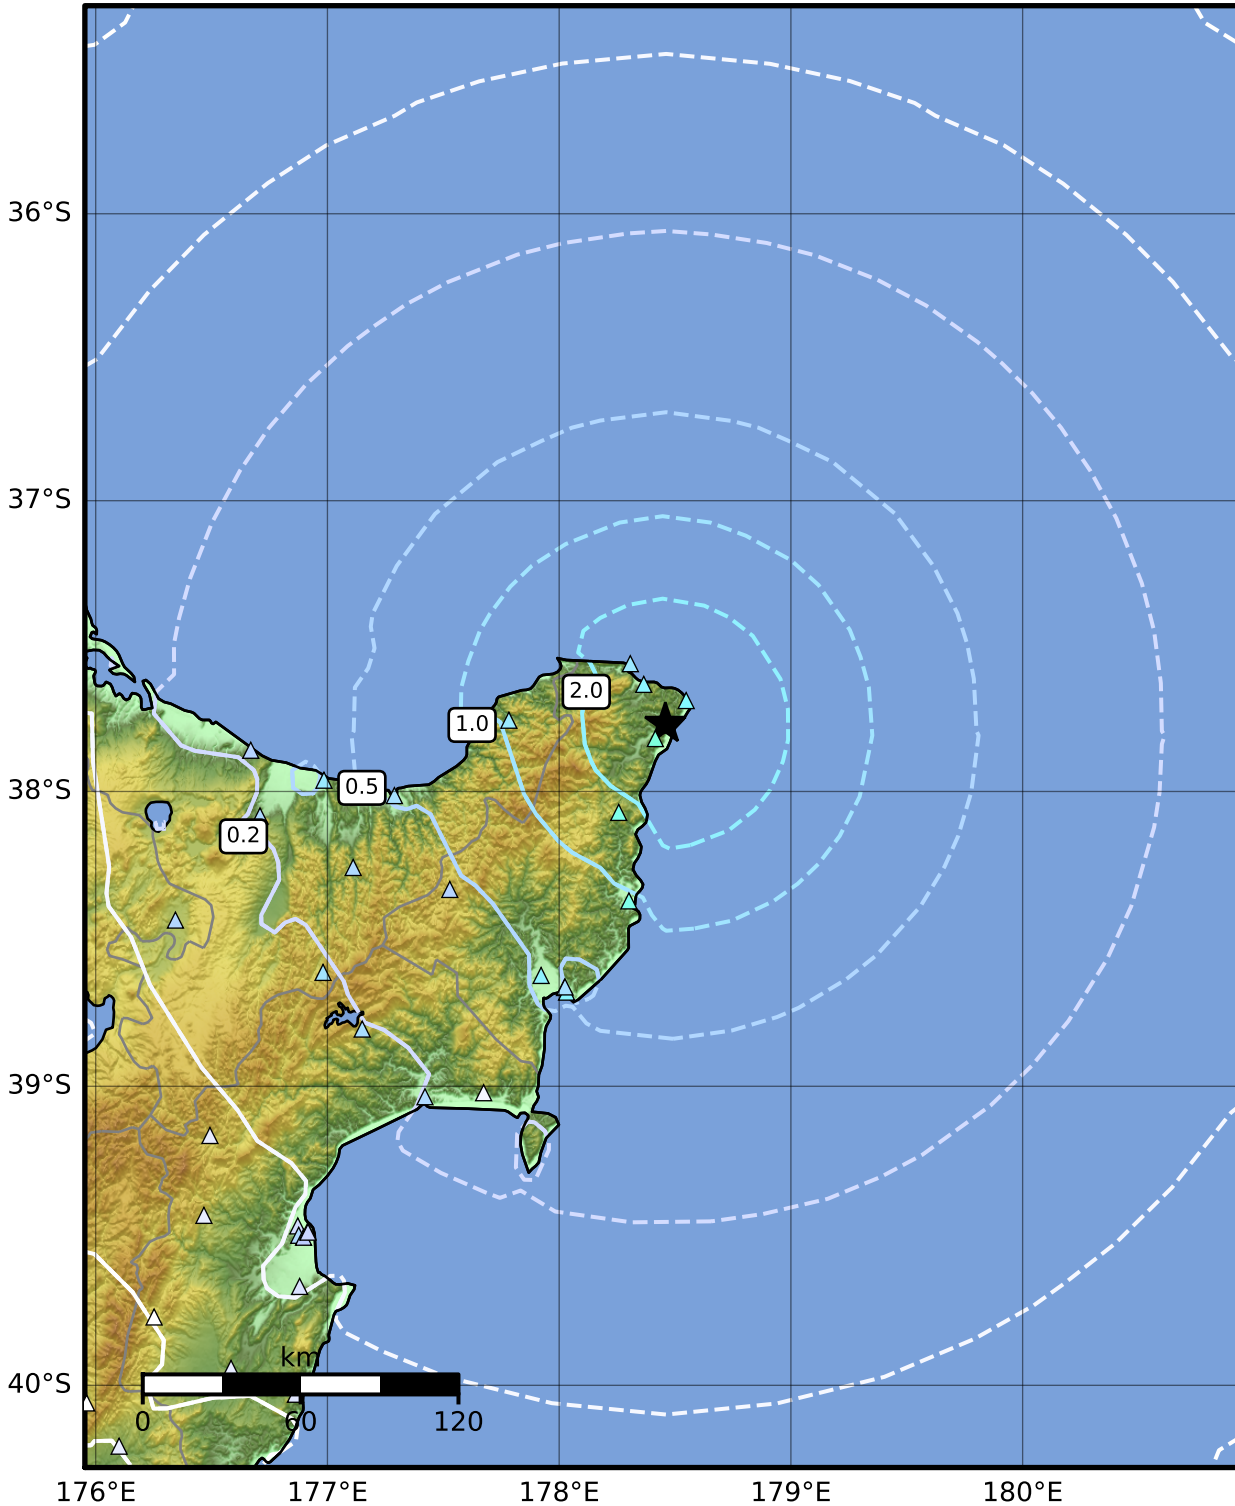

0.3 Second Peak Spectral Acceleration Map GNS Science

ShakeMap: Gisborne

Jul 26, 2022 10:30:54 UTC M5.1 S37.77 E178.46 Depth: 39.8km ID:2022p557940

SA(0.3) (%g)	0.1	0.2	0.5	1	2	5	10	20	50	100	200
---------------------	------------	------------	------------	----------	----------	----------	-----------	-----------	-----------	------------	------------

Scale based on Moratalla et al.(2021) and Worden et al.(2012) Version 3: Processed 2022-07-26T10:49:10Z

△ Seismic Instrument ○ Reported Intensity ★ Epicenter