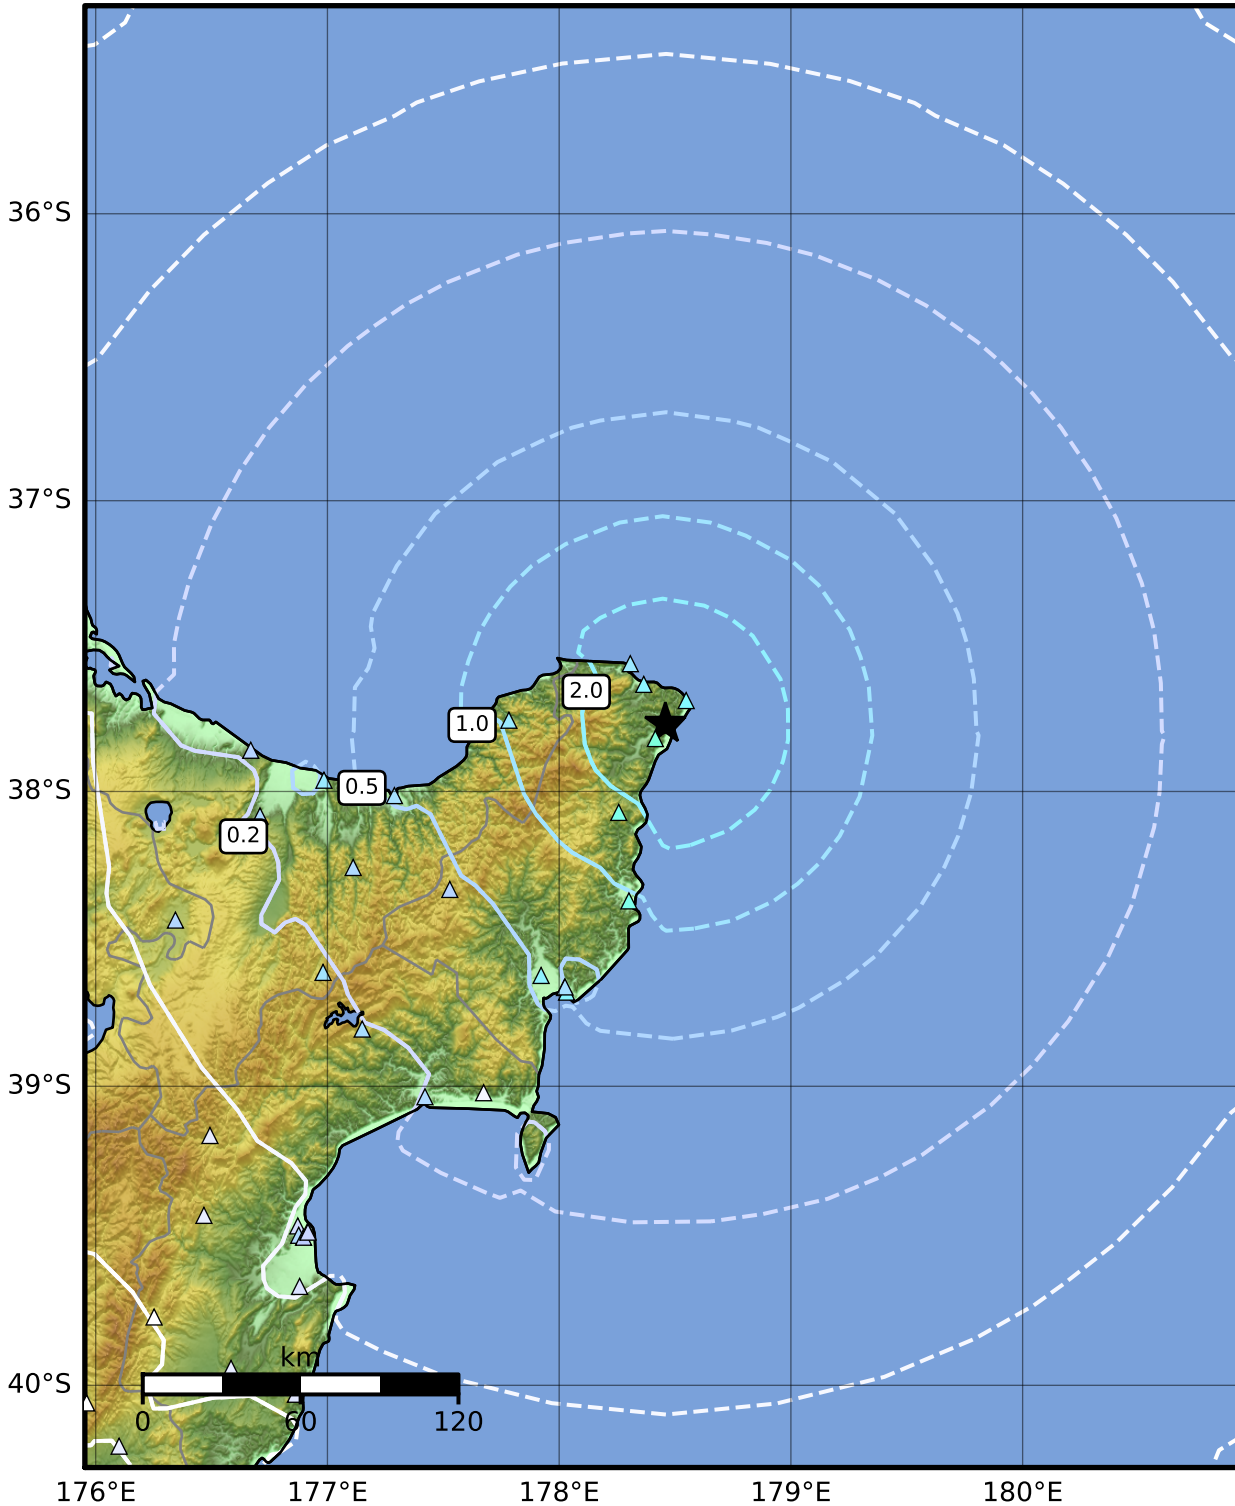

0.3 Second Peak Spectral Acceleration Map GNS Science

ShakeMap: Gisborne

Jul 26, 2022 10:30:54 UTC M5.1 S37.77 E178.46 Depth: 39.8km ID:2022p557940

SA(0.3) (%g)	0.1	0.2	0.5	1	2	5	10	20	50	100	200
---------------------	------------	------------	------------	----------	----------	----------	-----------	-----------	-----------	------------	------------

Scale based on Moratalla et al.(2021) and Worden et al.(2012) Version 4: Processed 2022-07-26T10:55:52Z

△ Seismic Instrument ○ Reported Intensity ★ Epicenter