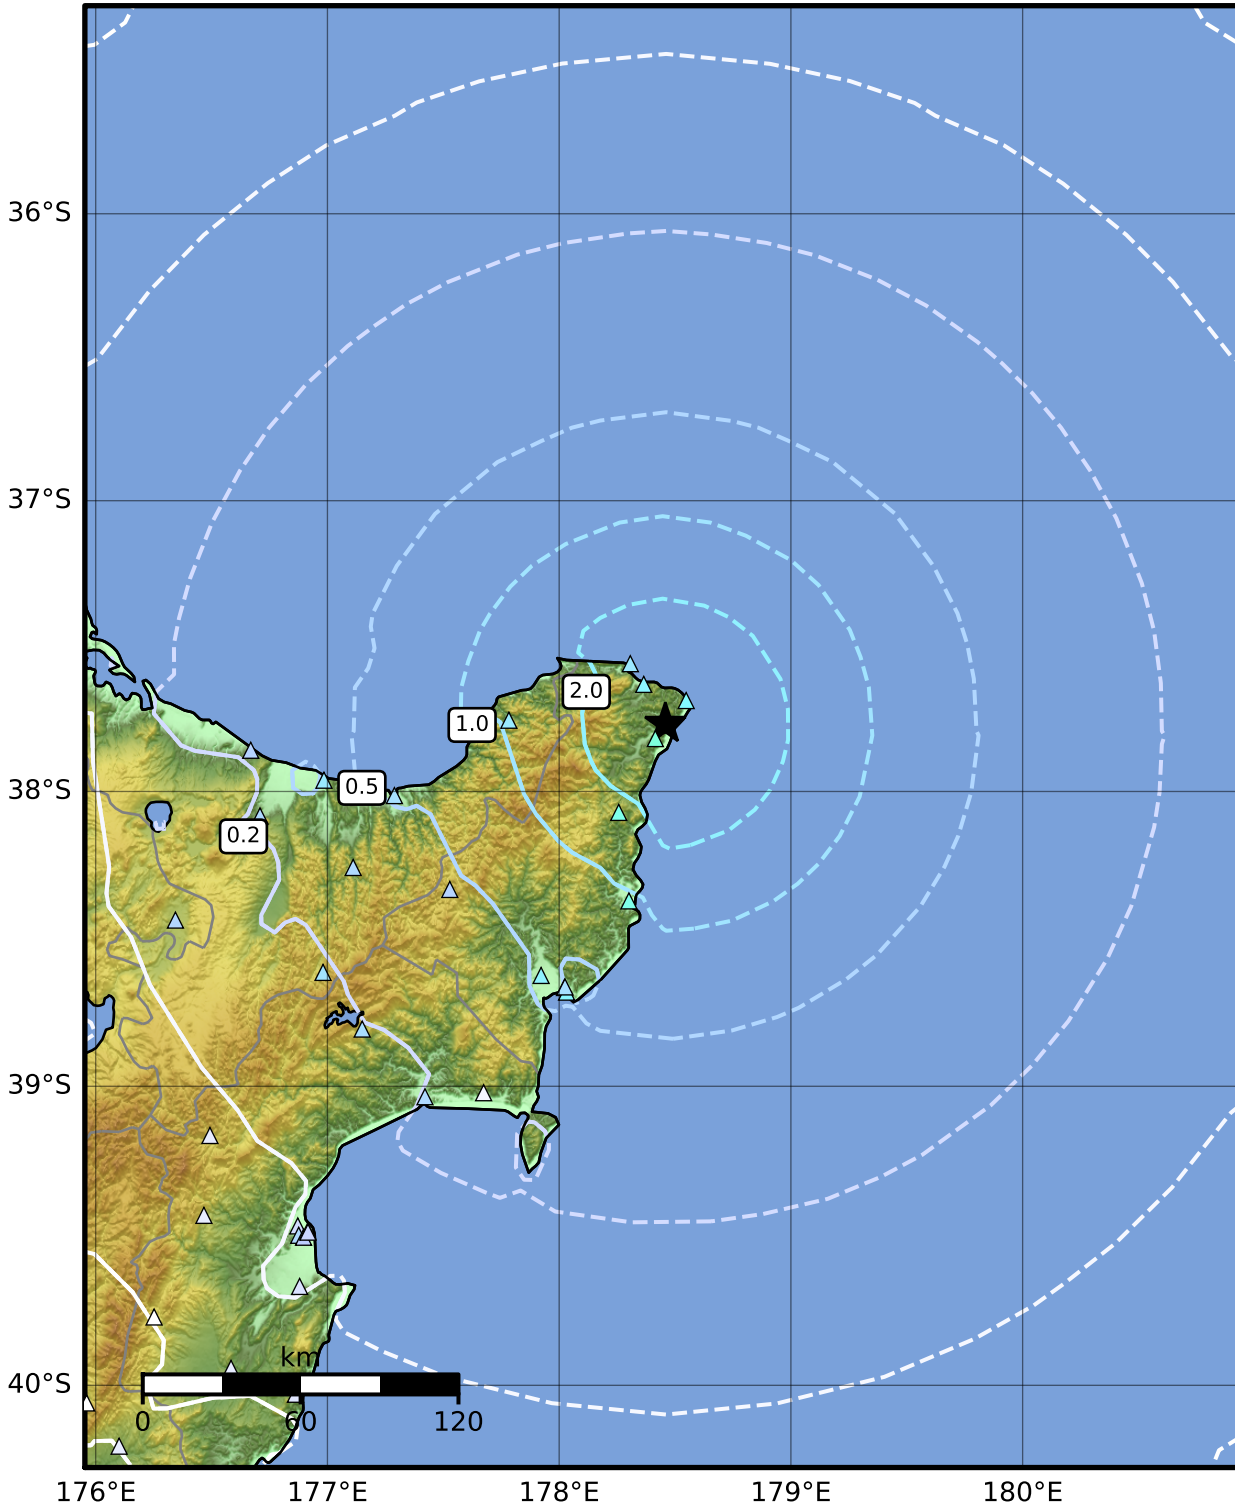

0.3 Second Peak Spectral Acceleration Map GNS Science

ShakeMap: Gisborne

Jul 26, 2022 10:30:54 UTC M5.1 S37.77 E178.46 Depth: 39.8km ID:2022p557940

SA(0.3) (%g)	0.1	0.2	0.5	1	2	5	10	20	50	100	200
---------------------	------------	------------	------------	----------	----------	----------	-----------	-----------	-----------	------------	------------

Scale based on Moratalla et al.(2021) and Worden et al.(2012) Version 5: Processed 2022-07-26T11:02:30Z

△ Seismic Instrument ○ Reported Intensity ★ Epicenter