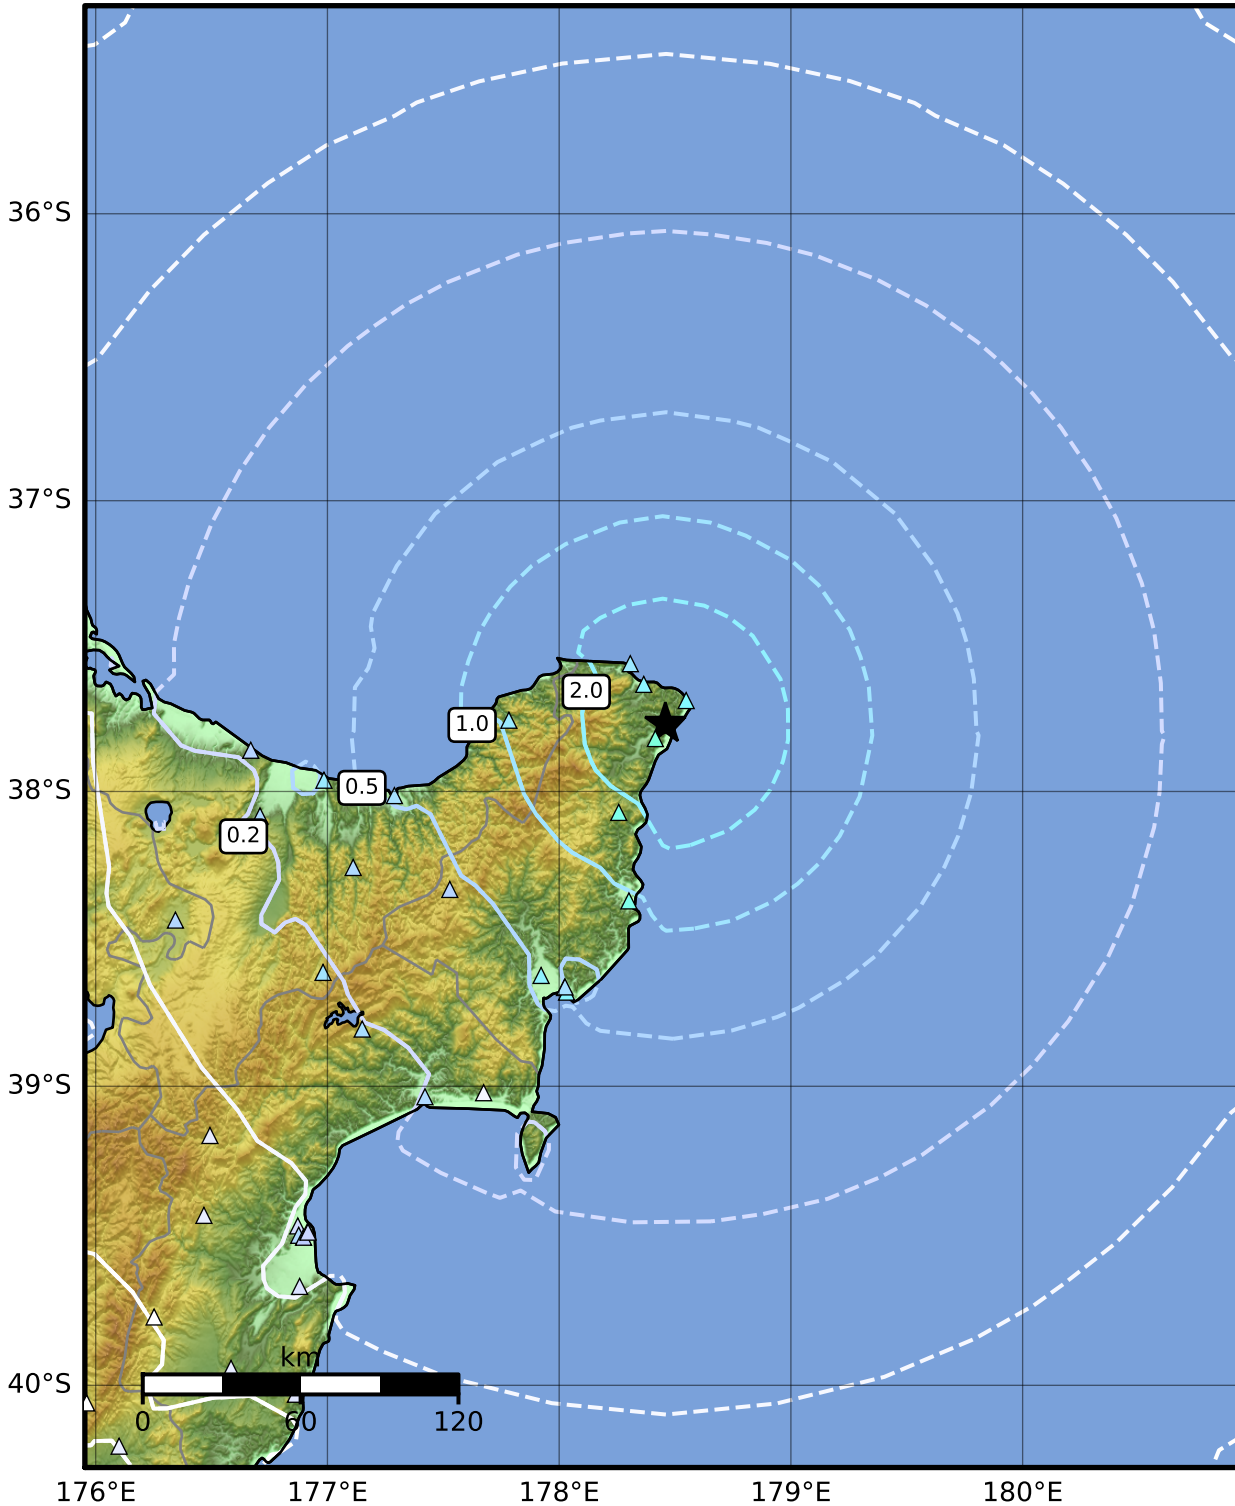

0.3 Second Peak Spectral Acceleration Map GNS Science

ShakeMap: Gisborne

Jul 26, 2022 10:30:54 UTC M5.1 S37.77 E178.46 Depth: 39.8km ID:2022p557940

SA(0.3) (%g)	0.1	0.2	0.5	1	2	5	10	20	50	100	200
---------------------	------------	------------	------------	----------	----------	----------	-----------	-----------	-----------	------------	------------

Scale based on Moratalla et al.(2021) and Worden et al.(2012) Version 7: Processed 2022-07-26T12:31:50Z

△ Seismic Instrument ○ Reported Intensity ★ Epicenter