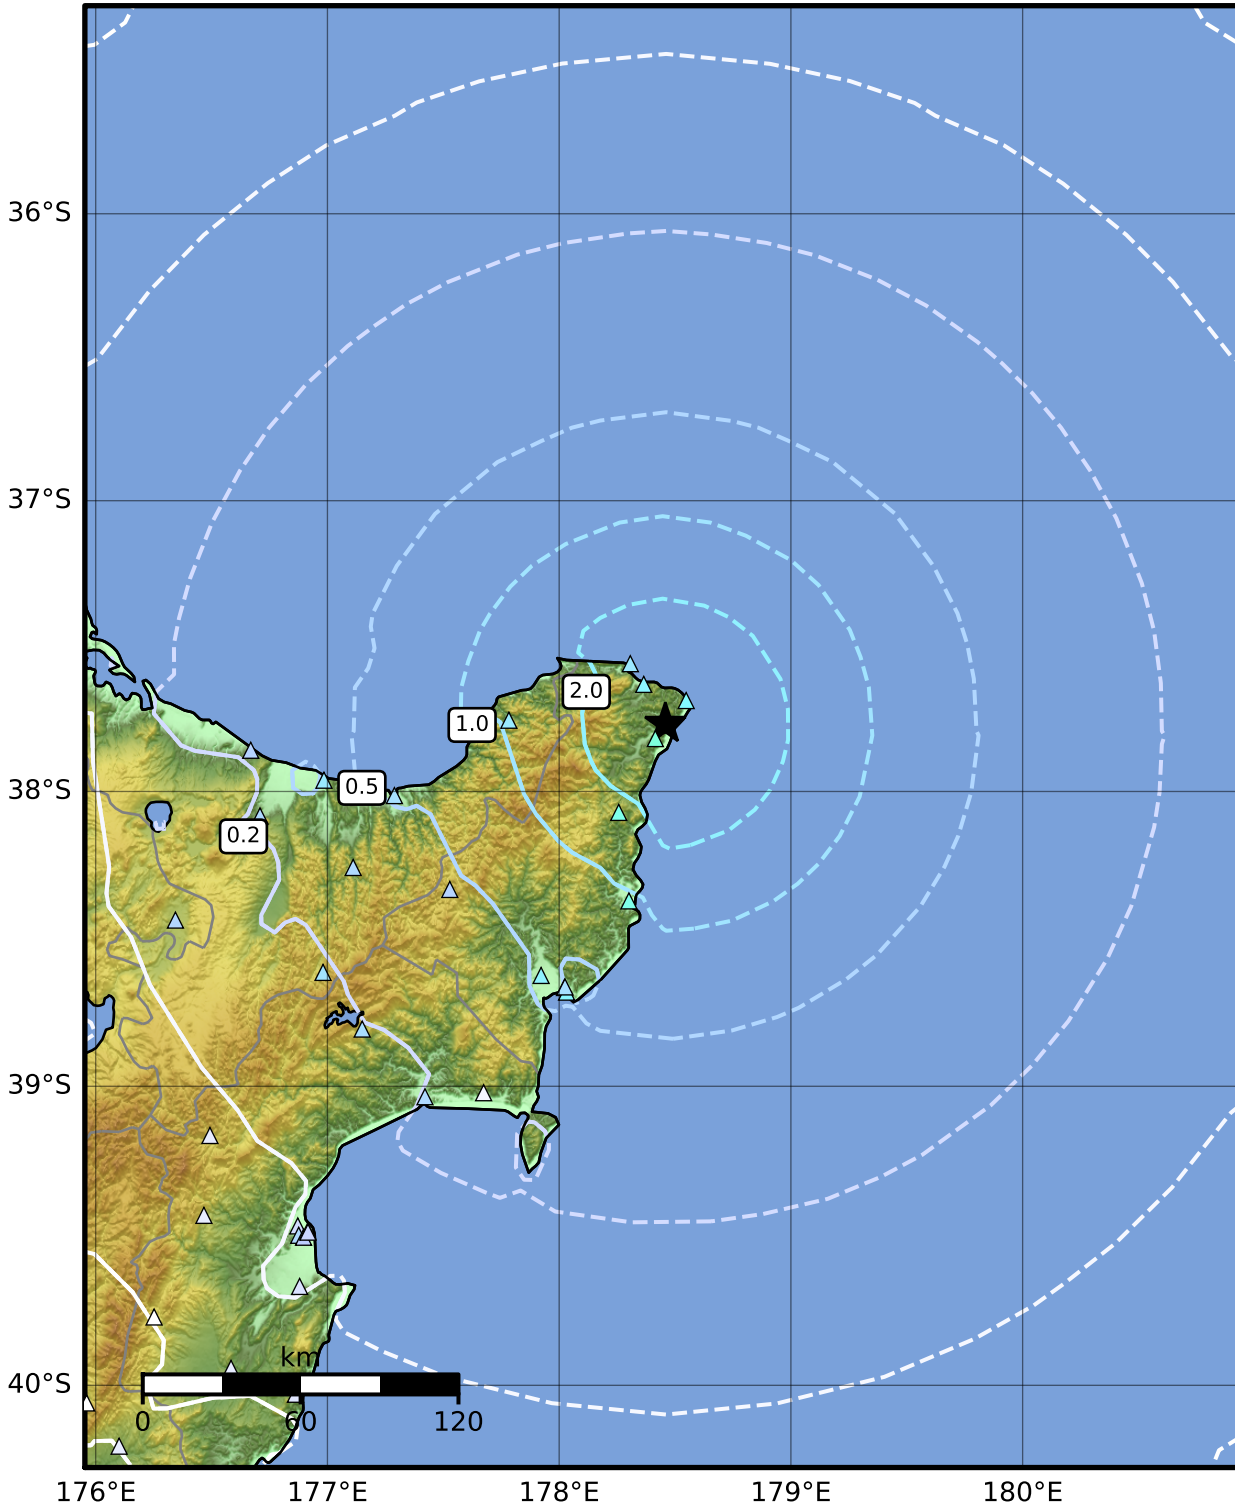

0.3 Second Peak Spectral Acceleration Map GNS Science

ShakeMap: Gisborne

Jul 26, 2022 10:30:54 UTC M5.1 S37.77 E178.46 Depth: 39.8km ID:2022p557940

SA(0.3) (%g)	0.1	0.2	0.5	1	2	5	10	20	50	100	200
---------------------	------------	------------	------------	----------	----------	----------	-----------	-----------	-----------	------------	------------

Scale based on Moratalla et al.(2021) and Worden et al.(2012) Version 8: Processed 2022-07-26T13:31:51Z

△ Seismic Instrument ○ Reported Intensity ★ Epicenter