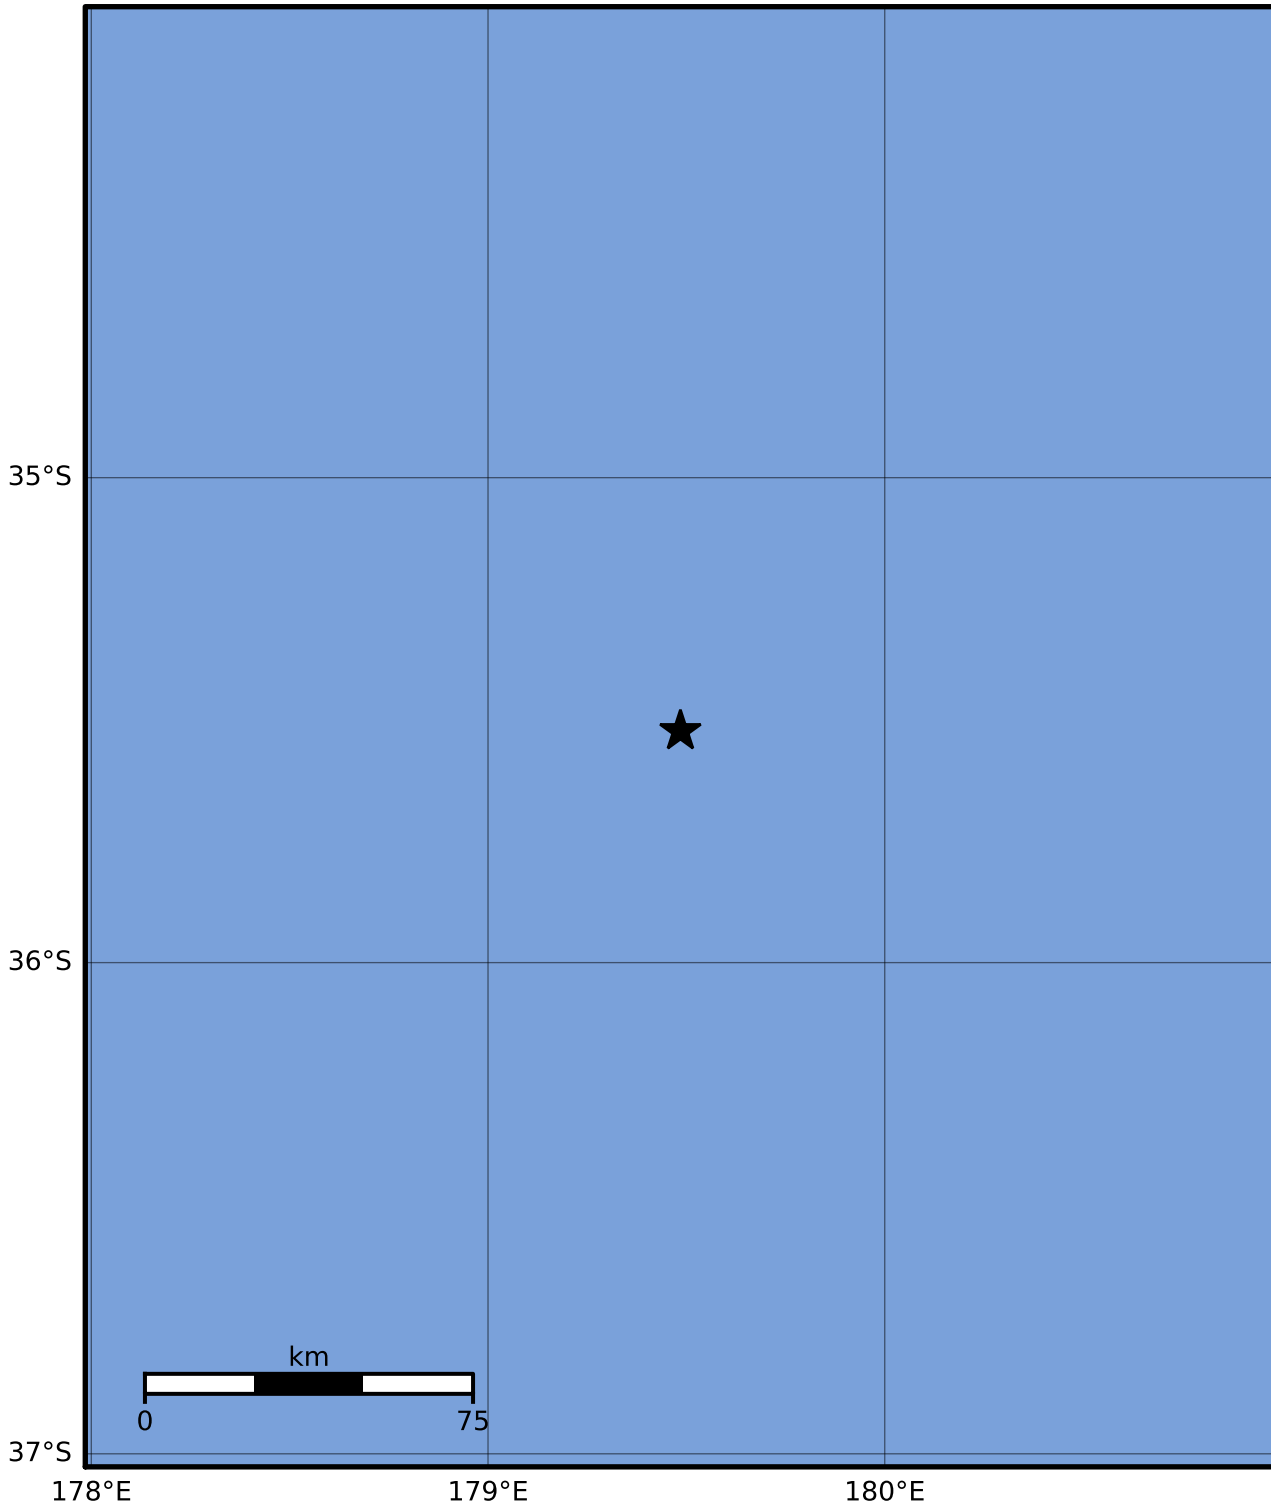

Macroseismic Intensity Map GNS Science

ShakeMap: Raukumara Plain

Jul 31, 2022 02:22:55 UTC M3.7 S35.52 E179.49 Depth: 127.3km ID:2022p570538

SHAKING	Not felt	Weak	Light	Moderate	Strong	Very strong	Severe	Violent	Extreme
DAMAGE	None	None	None	Very light	Light	Moderate	Moderate/heavy	Heavy	Very heavy
PGA(%g)	<0.0464	0.29	1.63	5.16	12.5	22.4	40.2	72.2	>129
PGV(cm/s)	<0.0215	0.125	1.04	4.31	14.5	26.4	48.3	88.4	>162
INTENSITY	I	II-III	IV	V	VI	VII	VIII	IX	X+

Scale based on Moratalla et al.(2021) and Worden et al.(2012) Version 9: Processed 2022-08-01T02:23:41Z

△ Seismic Instrument ○ Reported Intensity

★ Epicenter