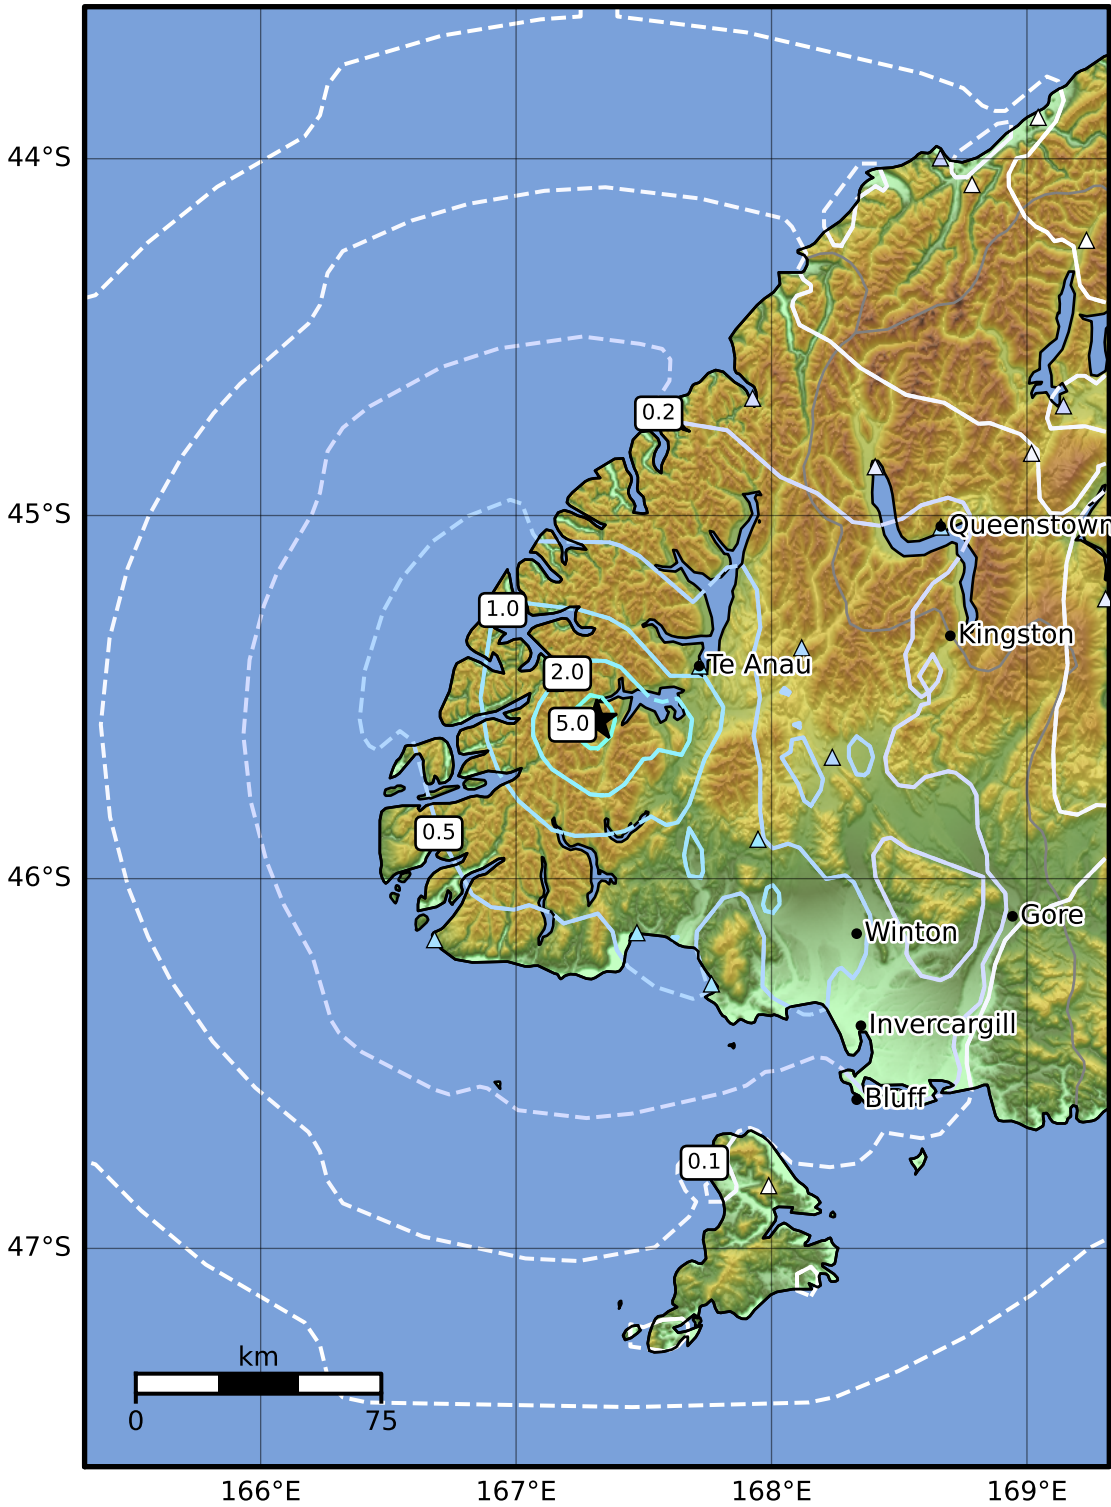

0.3 Second Peak Spectral Acceleration Map GNS Science
 ShakeMap: Fiordland

Aug 04, 2022 09:16:55 UTC M4.6 S45.57 E167.32 Depth: 5.0km ID:2022p582126

SA(0.3) (%g)	0.1	0.2	0.5	1	2	5	10	20	50	100	200
--------------	-----	-----	-----	---	---	---	----	----	----	-----	-----

Scale based on Moratalla et al.(2021) and Worden et al.(2012) Version 9: Processed 2022-08-04T15:17:48Z
 Δ Seismic Instrument ○ Reported Intensity ★ Epicenter