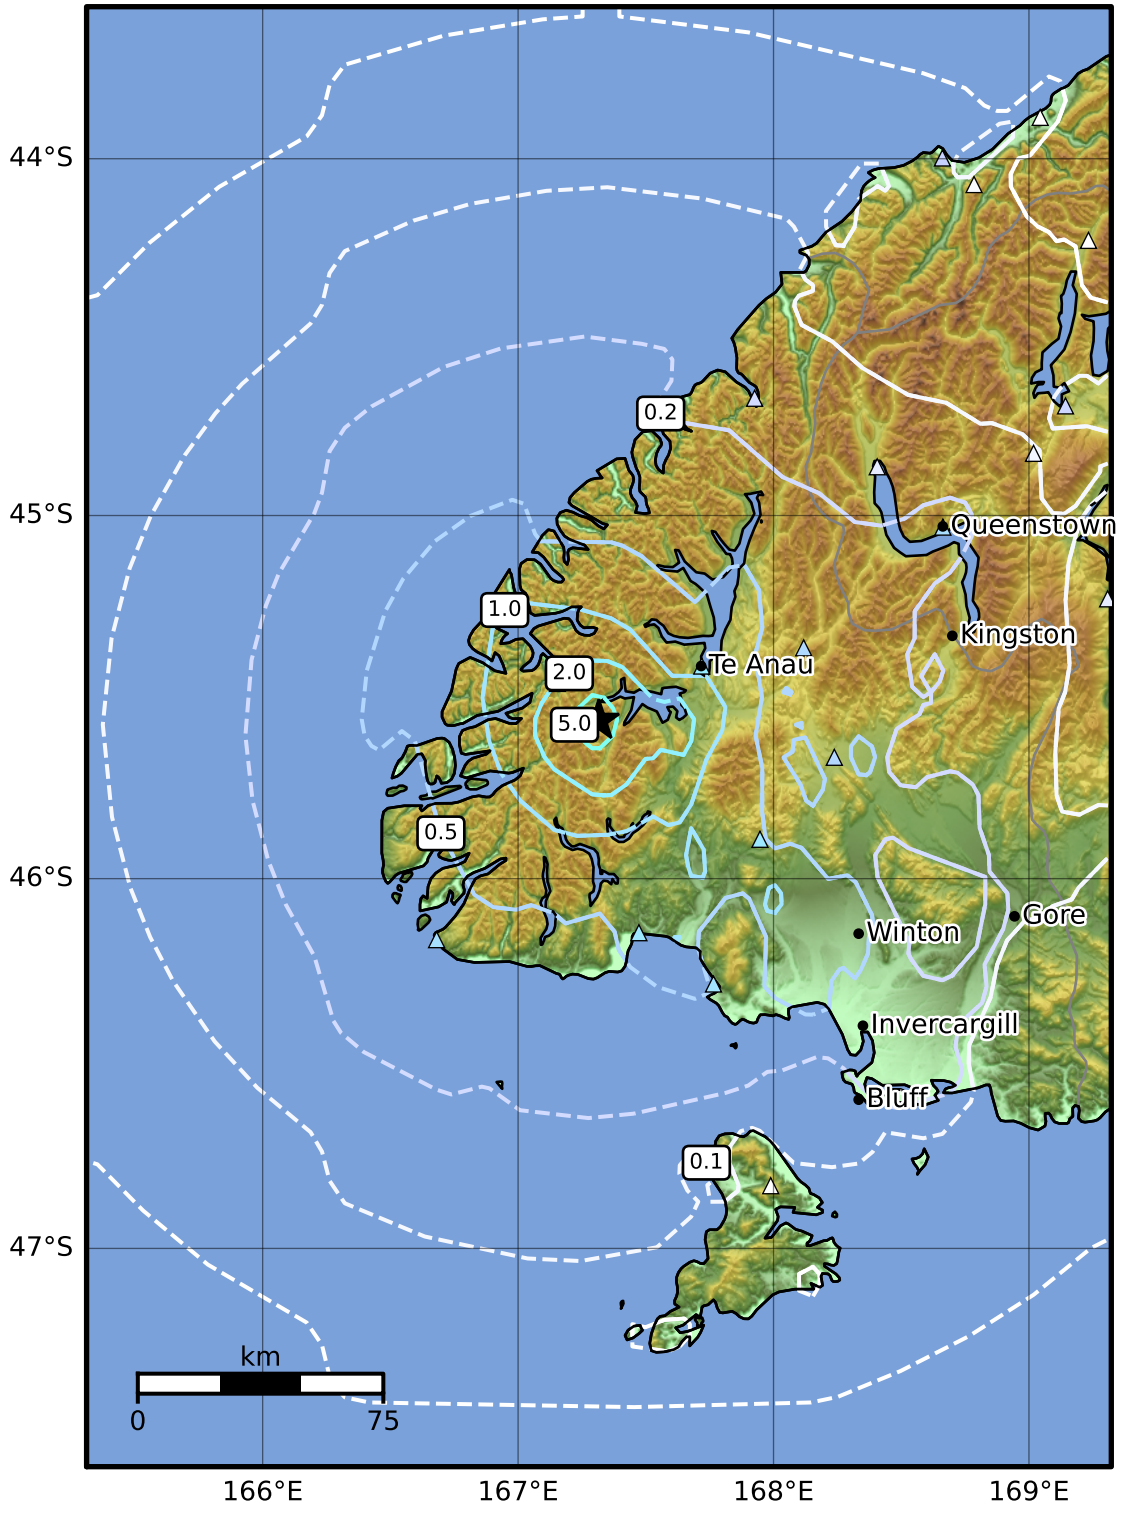

0.3 Second Peak Spectral Acceleration Map GNS Science
 ShakeMap: Fiordland

Aug 04, 2022 09:16:55 UTC M4.6 S45.57 E167.32 Depth: 5.0km ID:2022p582126

SA(0.3) (%g)	0.1	0.2	0.5	1	2	5	10	20	50	100	200
---------------------	------------	------------	------------	----------	----------	----------	-----------	-----------	-----------	------------	------------

Scale based on Moratalla et al.(2021) and Worden et al.(2012) Version 10: Processed 2022-08-05T09:17:47Z
 Δ Seismic Instrument ○ Reported Intensity ★ Epicenter