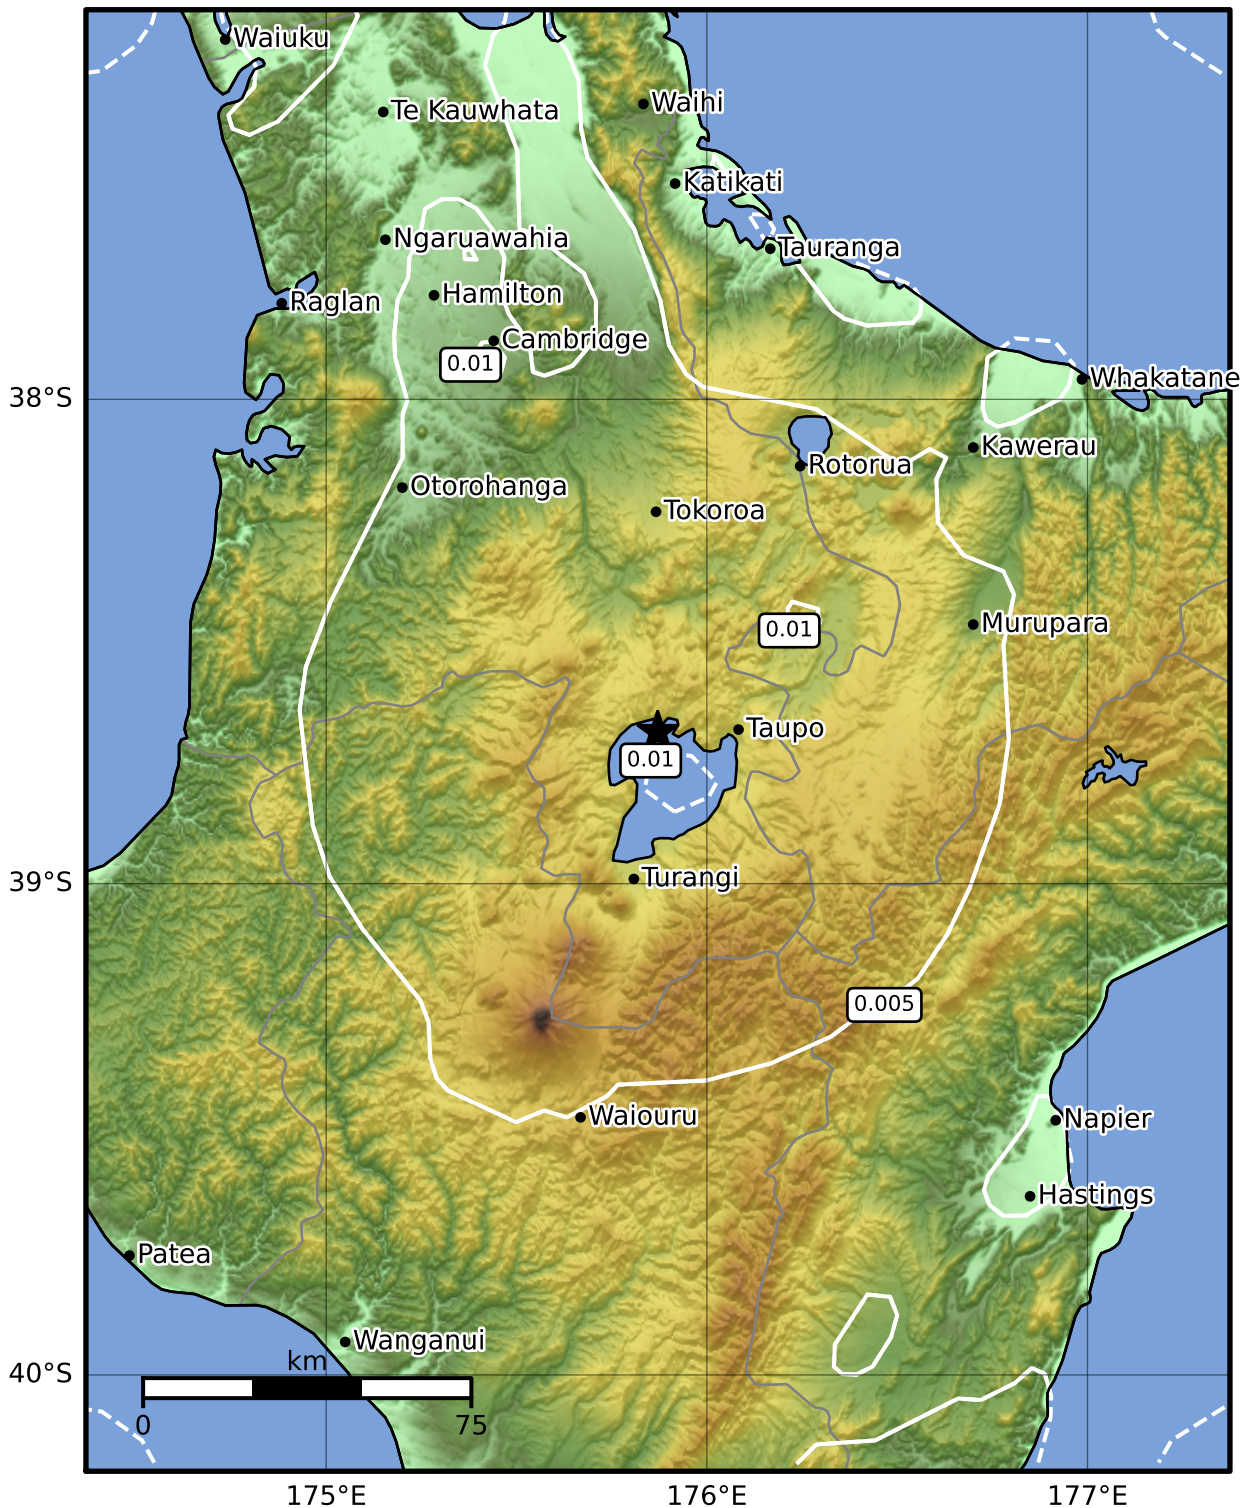

1.0 Second Peak Spectral Acceleration Map GNS Science

ShakeMap: Taupo

Aug 12, 2022 12:04:03 UTC M3.4 S38.69 E175.87 Depth: 94.5km ID:2022p604061

SA(1.0) (%g)	0.1	0.2	0.5	1	2	5	10	20	50	100	200
---------------------	------------	------------	------------	----------	----------	----------	-----------	-----------	-----------	------------	------------

Scale based on Moratalla et al.(2021) and Worden et al.(2012) Version 1: Processed 2022-08-12T12:16:34Z

△ Seismic Instrument ○ Reported Intensity ★ Epicenter