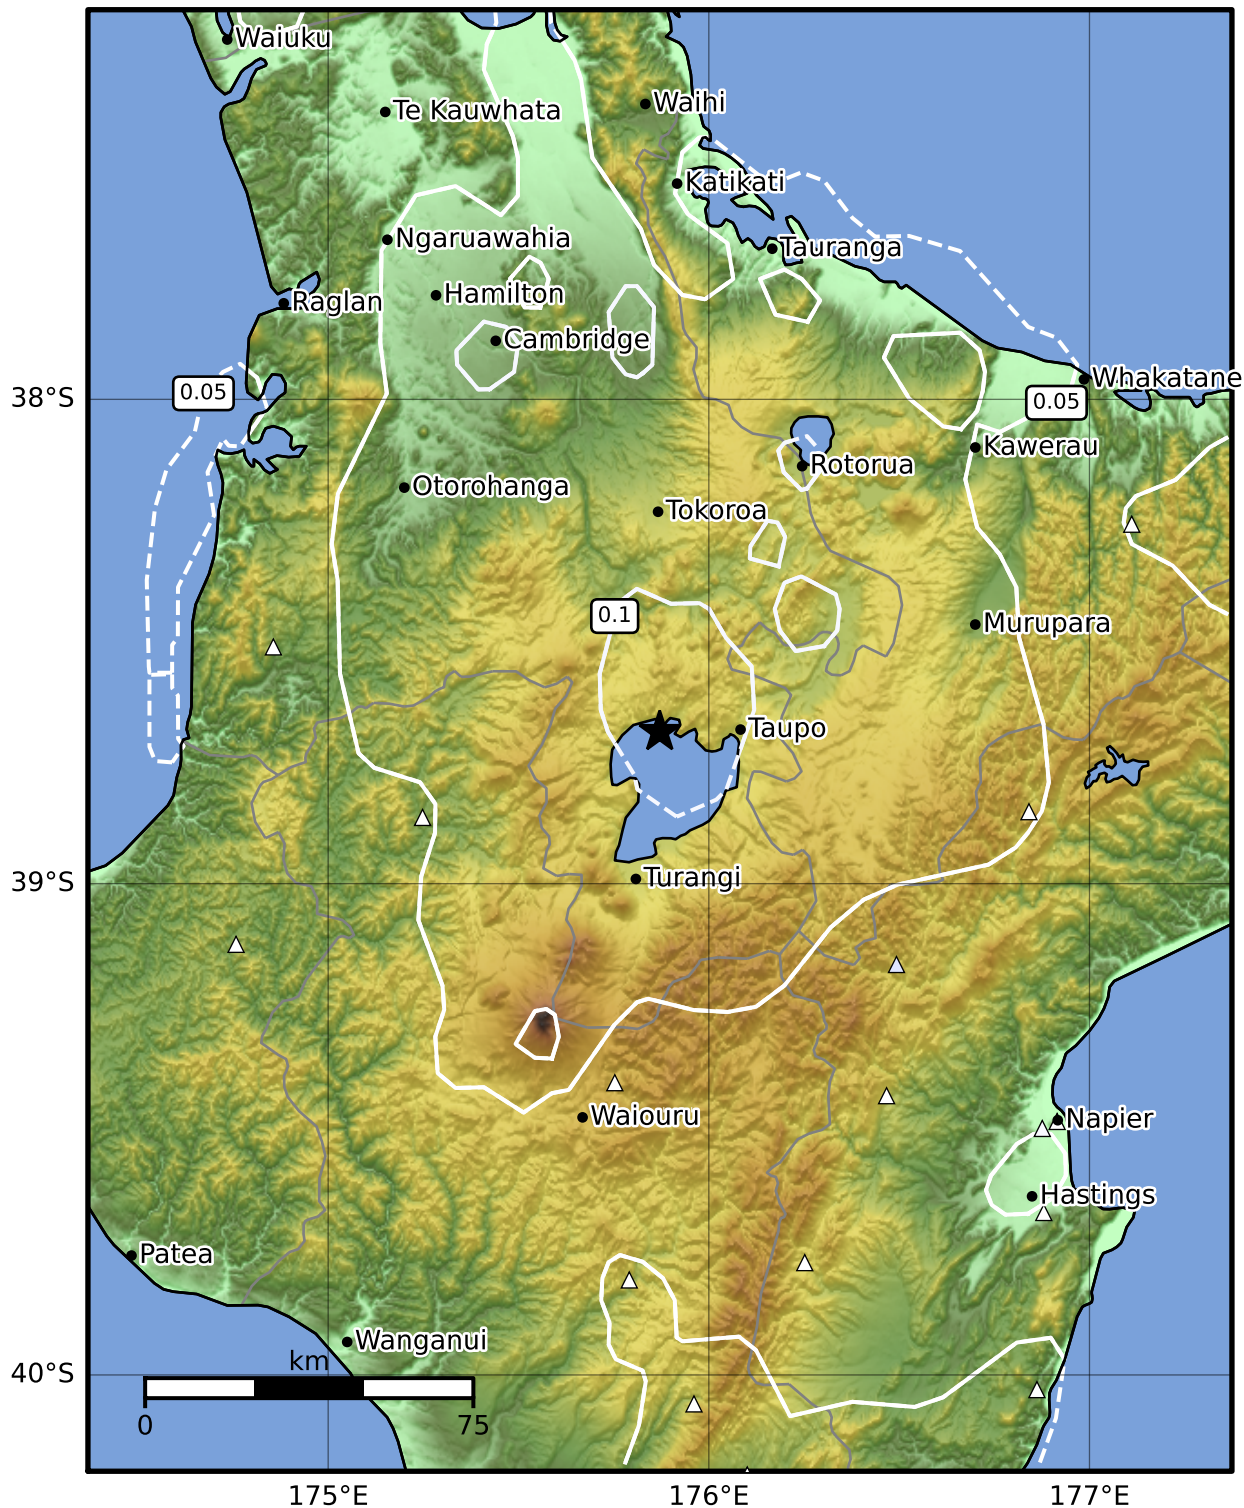

0.3 Second Peak Spectral Acceleration Map GNS Science

ShakeMap: Taupo

Aug 12, 2022 12:04:03 UTC M3.4 S38.69 E175.87 Depth: 94.5km ID:2022p604061

SA(0.3) (%g)	0.1	0.2	0.5	1	2	5	10	20	50	100	200
---------------------	------------	------------	------------	----------	----------	----------	-----------	-----------	-----------	------------	------------

Scale based on Moratalla et al.(2021) and Worden et al.(2012) Version 4: Processed 2022-08-12T12:34:50Z

△ Seismic Instrument ○ Reported Intensity ★ Epicenter