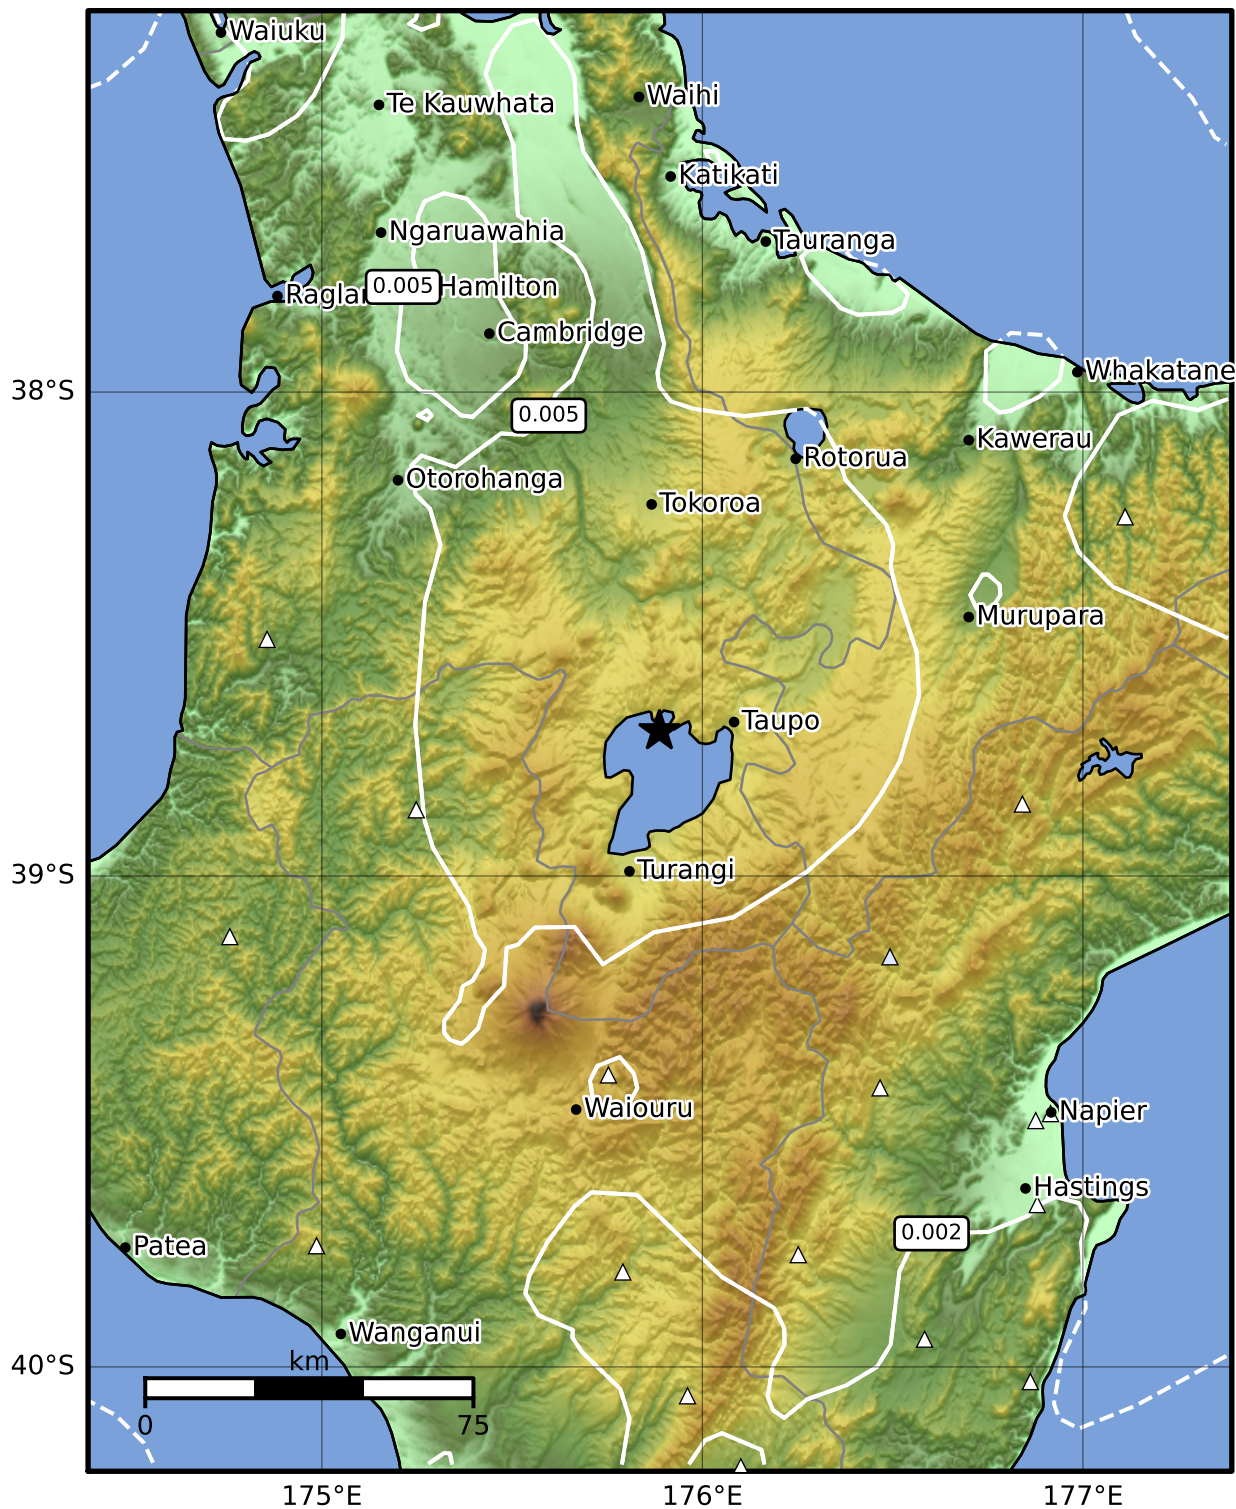

1.0 Second Peak Spectral Acceleration Map GNS Science

ShakeMap: Taupo

Aug 12, 2022 12:04:03 UTC M3.4 S38.70 E175.89 Depth: 97.5km ID:2022p604061

SA(1.0) (%g)	0.1	0.2	0.5	1	2	5	10	20	50	100	200
--------------	-----	-----	-----	---	---	---	----	----	----	-----	-----

Scale based on Moratalla et al.(2021) and Worden et al.(2012) Version 10: Processed 2022-08-25T04:19:33Z

△ Seismic Instrument ○ Reported Intensity ★ Epicenter