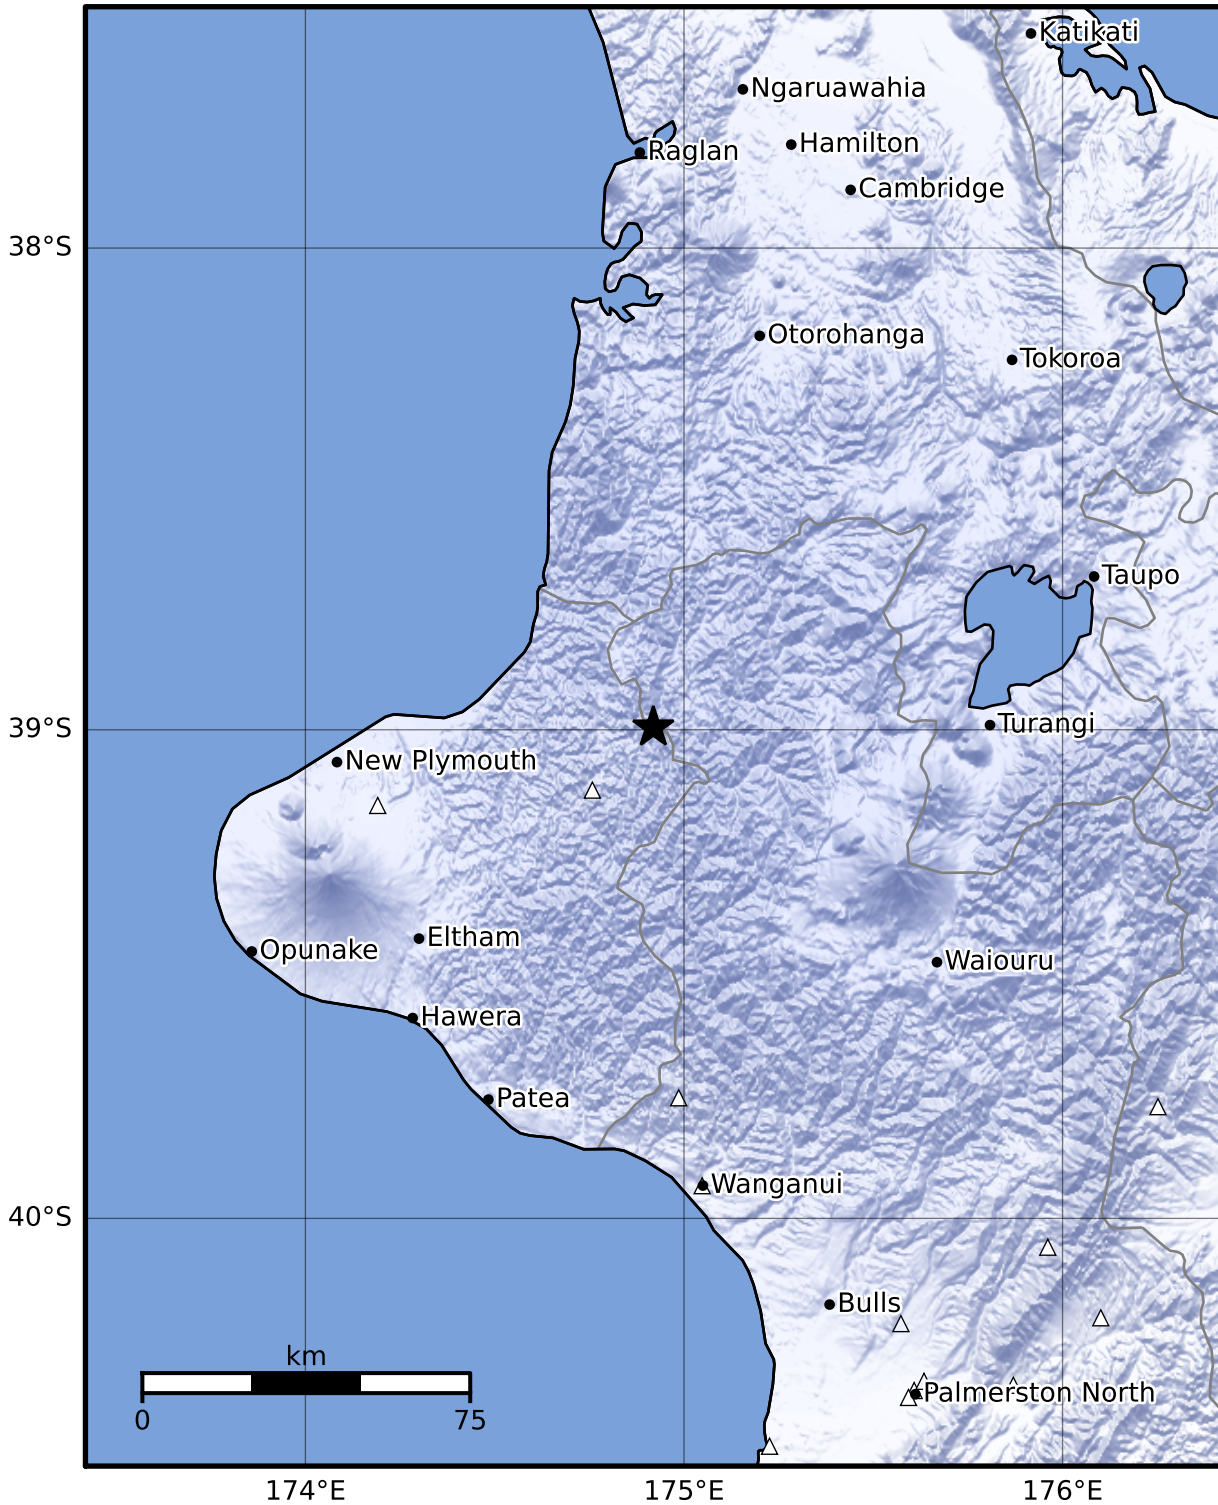

Macroseismic Intensity Map GNS Science

ShakeMap: King Country

Aug 16, 2022 11:04:27 UTC M3.7 S38.99 E174.92 Depth: 200.9km ID:2022p614760

SHAKING	Not felt	Weak	Light	Moderate	Strong	Very strong	Severe	Violent	Extreme
DAMAGE	None	None	None	Very light	Light	Moderate	Moderate/heavy	Heavy	Very heavy
PGA(%g)	<0.0464	0.29	1.63	5.16	12.5	22.4	40.2	72.2	>129
PGV(cm/s)	<0.0215	0.125	1.04	4.31	14.5	26.4	48.3	88.4	>162
INTENSITY	I	II-III	IV	V	VI	VII	VIII	IX	X+

Scale based on Moratalla et al.(2021) and Worden et al.(2012) Version 9: Processed 2022-08-30T23:16:09Z

△ Seismic Instrument ○ Reported Intensity

★ Epicenter