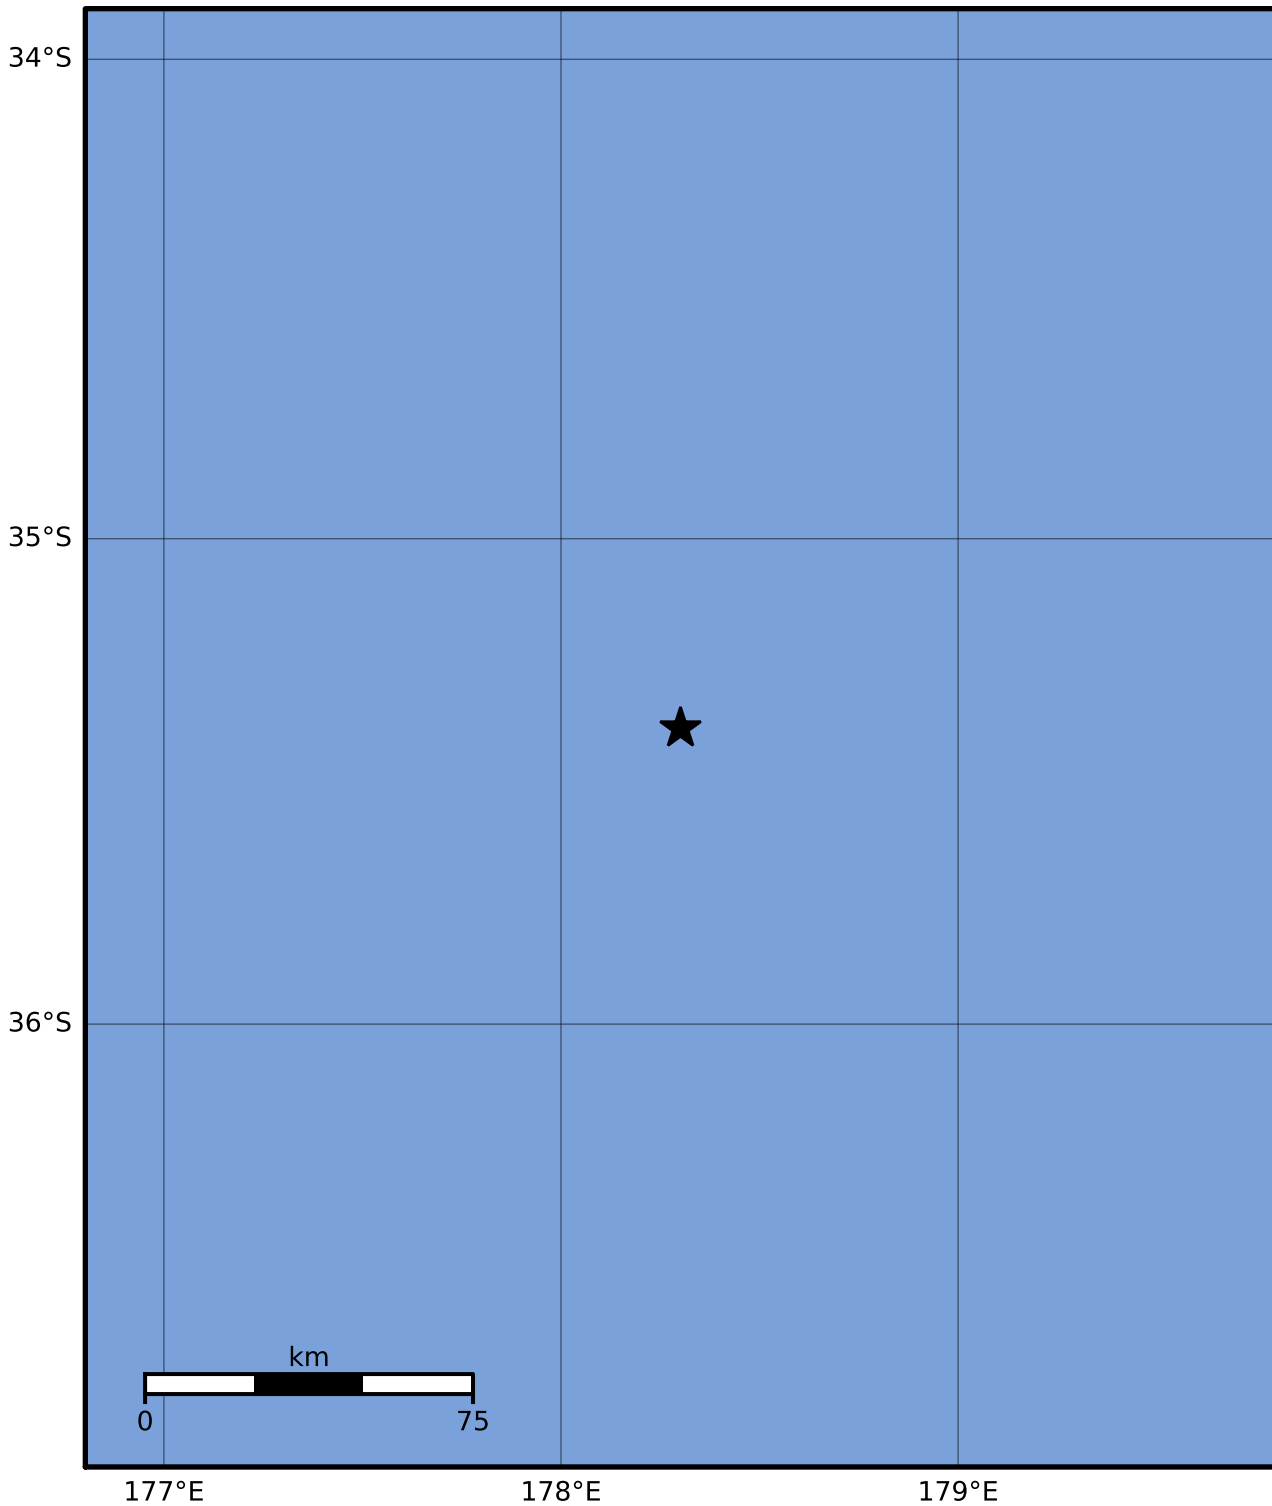

Macroseismic Intensity Map GNS Science

ShakeMap: Raukumara Plain

Aug 19, 2022 00:50:59 UTC M3.5 S35.39 E178.30 Depth: 263.7km ID:2022p621719

SHAKING	Not felt	Weak	Light	Moderate	Strong	Very strong	Severe	Violent	Extreme
DAMAGE	None	None	None	Very light	Light	Moderate	Moderate/heavy	Heavy	Very heavy
PGA(%g)	<0.0464	0.29	1.63	5.16	12.5	22.4	40.2	72.2	>129
PGV(cm/s)	<0.0215	0.125	1.04	4.31	14.5	26.4	48.3	88.4	>162
INTENSITY	I	II-III	IV	V	VI	VII	VIII	IX	X+

Scale based on Moratalla et al.(2021) and Worden et al.(2012) Version 1: Processed 2022-09-02T03:02:50Z

△ Seismic Instrument ○ Reported Intensity

★ Epicenter