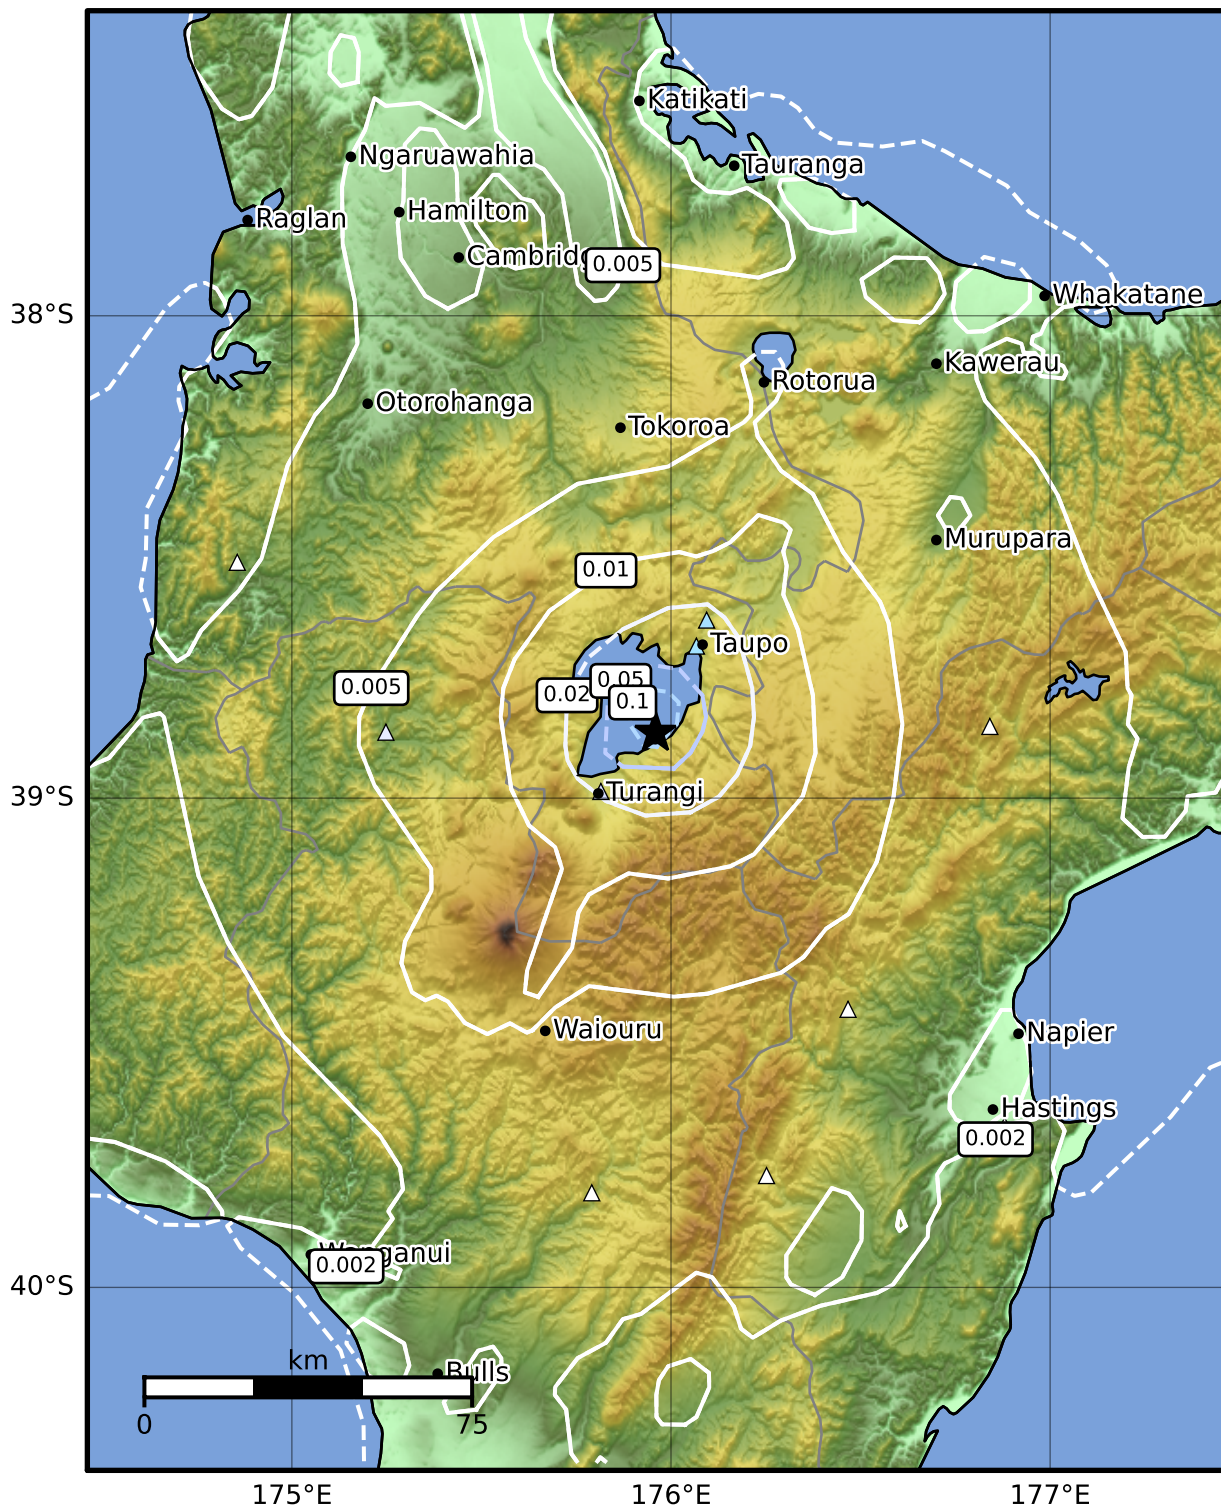

1.0 Second Peak Spectral Acceleration Map GNS Science

ShakeMap: Taupo

Aug 20, 2022 17:11:37 UTC M3.3 S38.87 E175.96 Depth: 3.7km ID:2022p626260

SA(1.0) (%g)	0.1	0.2	0.5	1	2	5	10	20	50	100	200
--------------	-----	-----	-----	---	---	---	----	----	----	-----	-----

Scale based on Moratalla et al.(2021) and Worden et al.(2012) Version 5: Processed 2022-08-20T19:12:22Z

△ Seismic Instrument ○ Reported Intensity ★ Epicenter