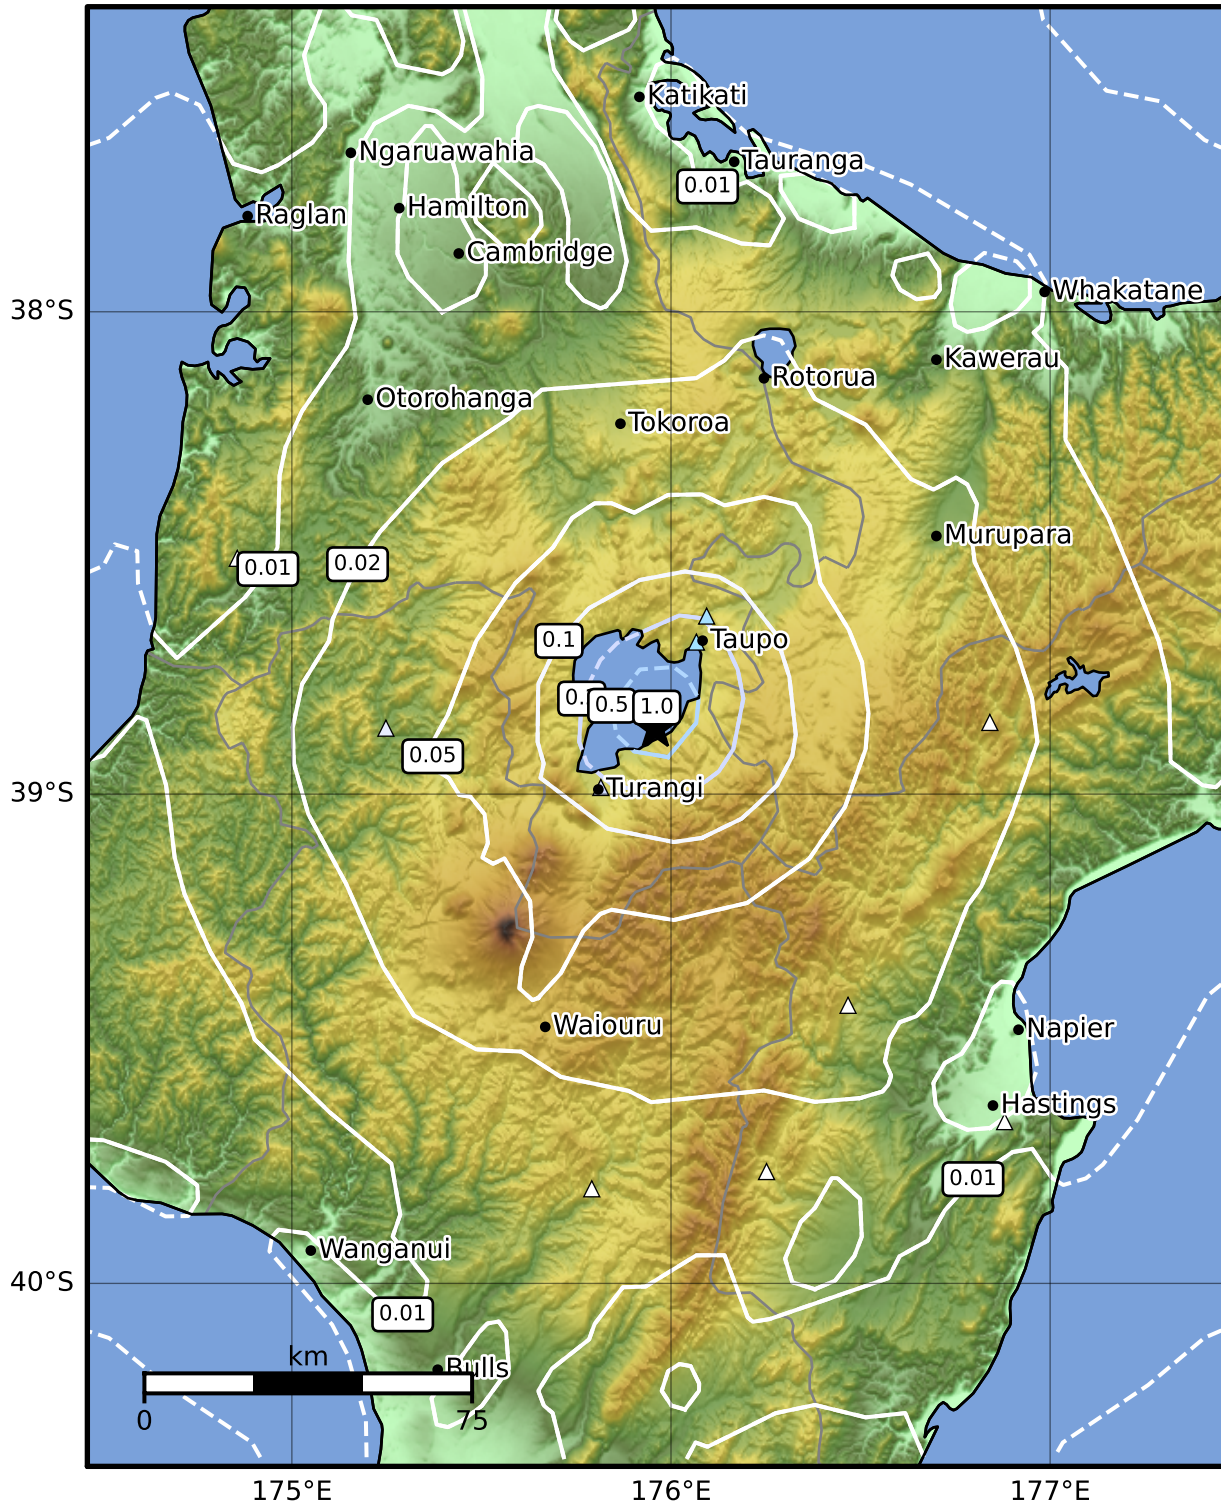

0.3 Second Peak Spectral Acceleration Map GNS Science

ShakeMap: Taupo

Aug 20, 2022 17:11:37 UTC M3.3 S38.87 E175.96 Depth: 3.7km ID:2022p626260

SA(0.3) (%g)	0.1	0.2	0.5	1	2	5	10	20	50	100	200
---------------------	------------	------------	------------	----------	----------	----------	-----------	-----------	-----------	------------	------------

Scale based on Moratalla et al.(2021) and Worden et al.(2012) Version 7: Processed 2022-08-20T23:22:23Z

△ Seismic Instrument ○ Reported Intensity ★ Epicenter