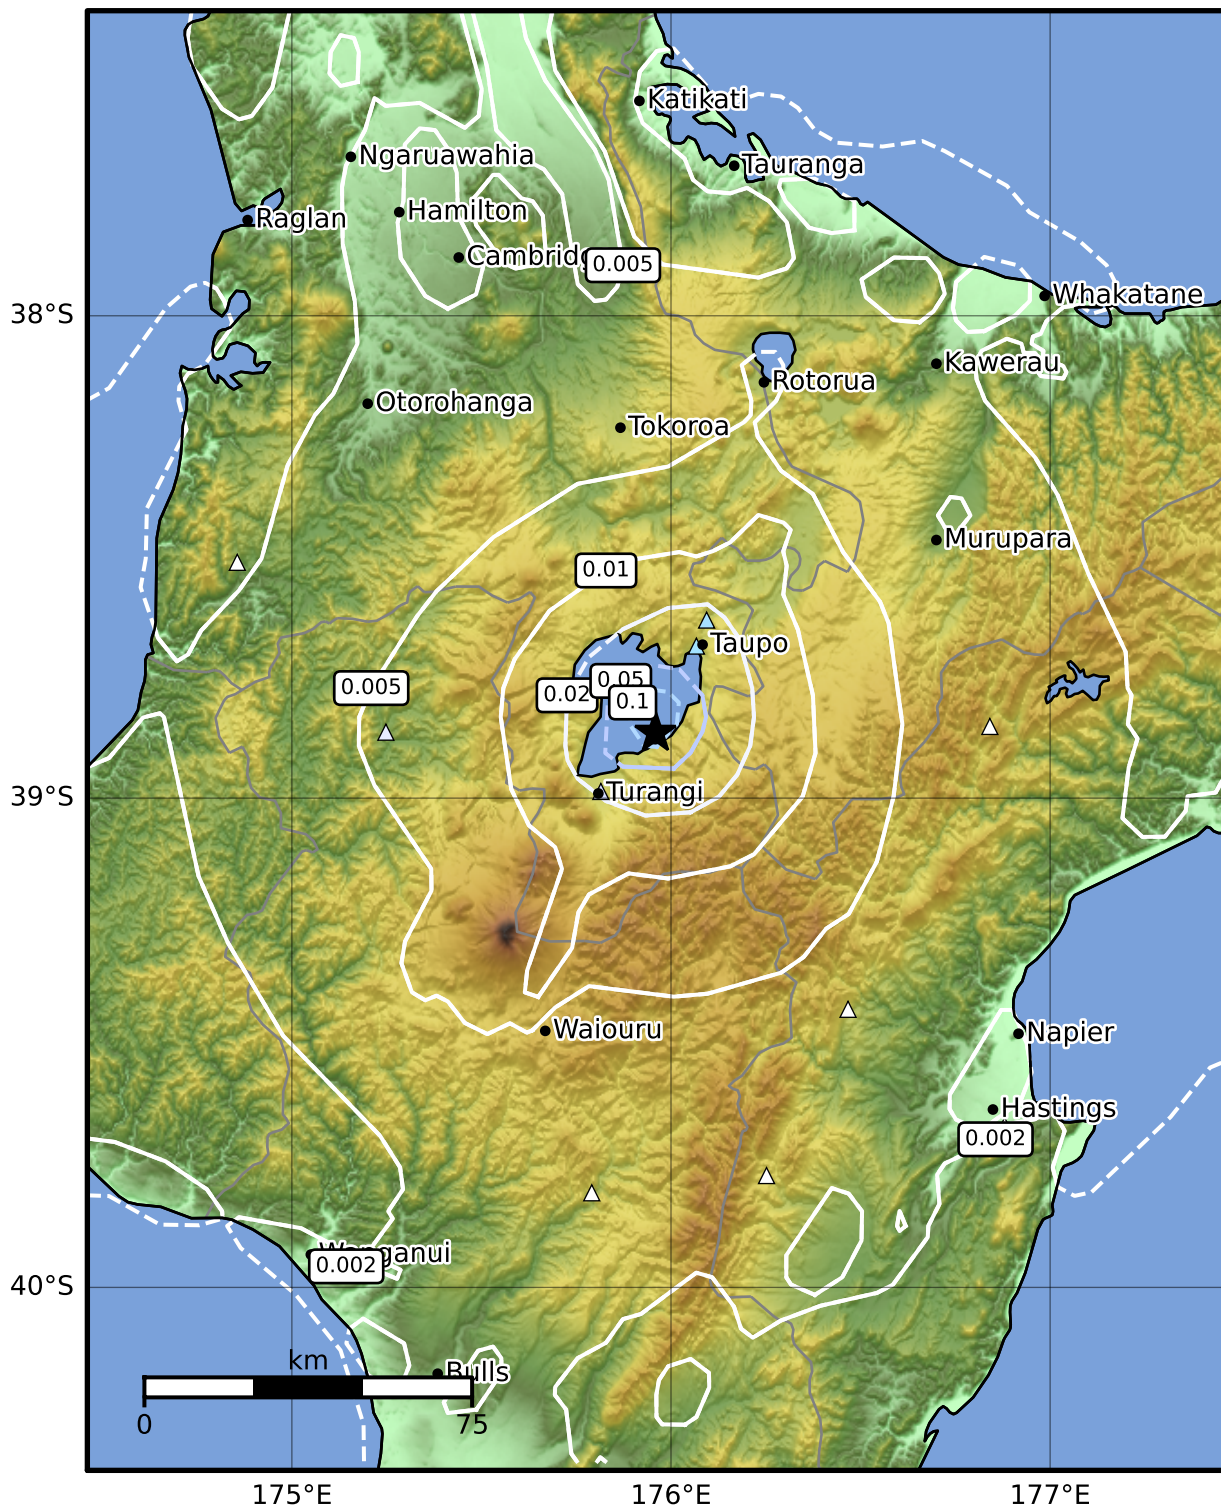

1.0 Second Peak Spectral Acceleration Map GNS Science

ShakeMap: Taupo

Aug 20, 2022 17:11:37 UTC M3.3 S38.87 E175.96 Depth: 3.7km ID:2022p626260

SA(1.0) (%g)	0.1	0.2	0.5	1	2	5	10	20	50	100	200
--------------	-----	-----	-----	---	---	---	----	----	----	-----	-----

Scale based on Moratalla et al.(2021) and Worden et al.(2012) Version 7: Processed 2022-08-20T23:22:23Z

△ Seismic Instrument ○ Reported Intensity ★ Epicenter