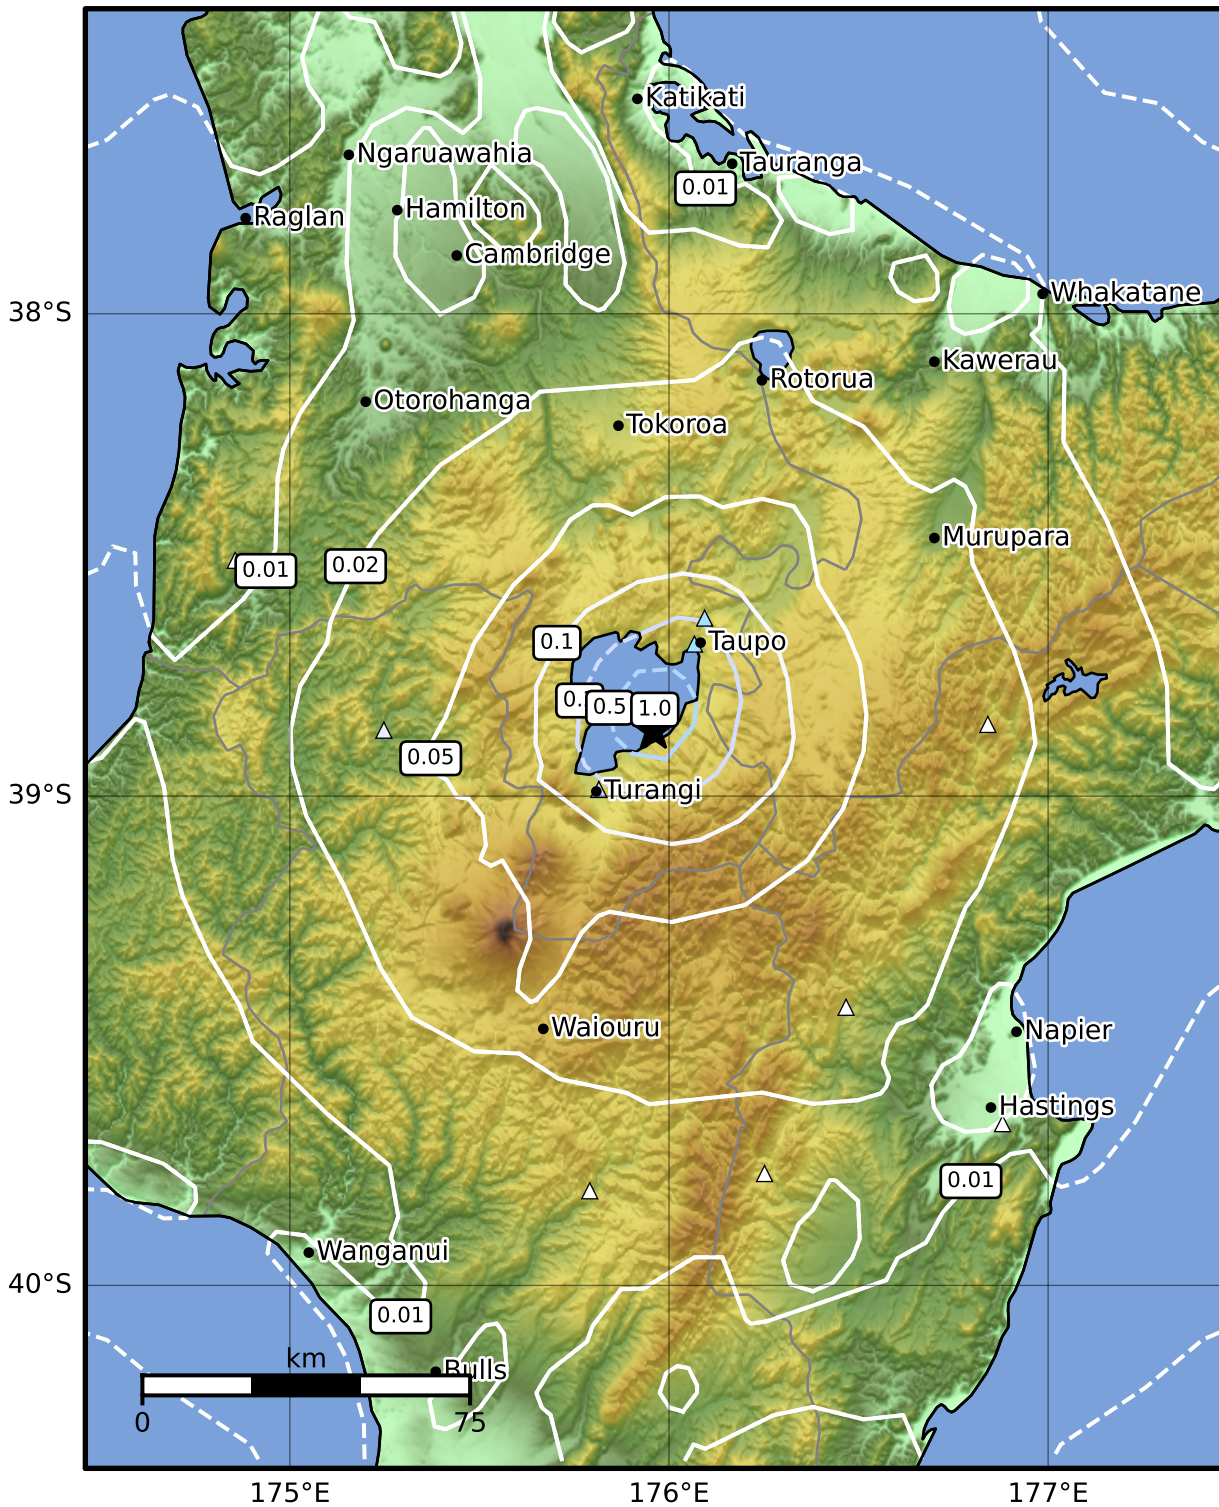

0.3 Second Peak Spectral Acceleration Map GNS Science

ShakeMap: Taupo

Aug 20, 2022 17:11:37 UTC M3.3 S38.87 E175.96 Depth: 3.7km ID:2022p626260

SA(0.3) (%g)	0.1	0.2	0.5	1	2	5	10	20	50	100	200
---------------------	------------	------------	------------	----------	----------	----------	-----------	-----------	-----------	------------	------------

Scale based on Moratalla et al.(2021) and Worden et al.(2012) Version 8: Processed 2022-08-21T17:15:34Z

△ Seismic Instrument ○ Reported Intensity ★ Epicenter