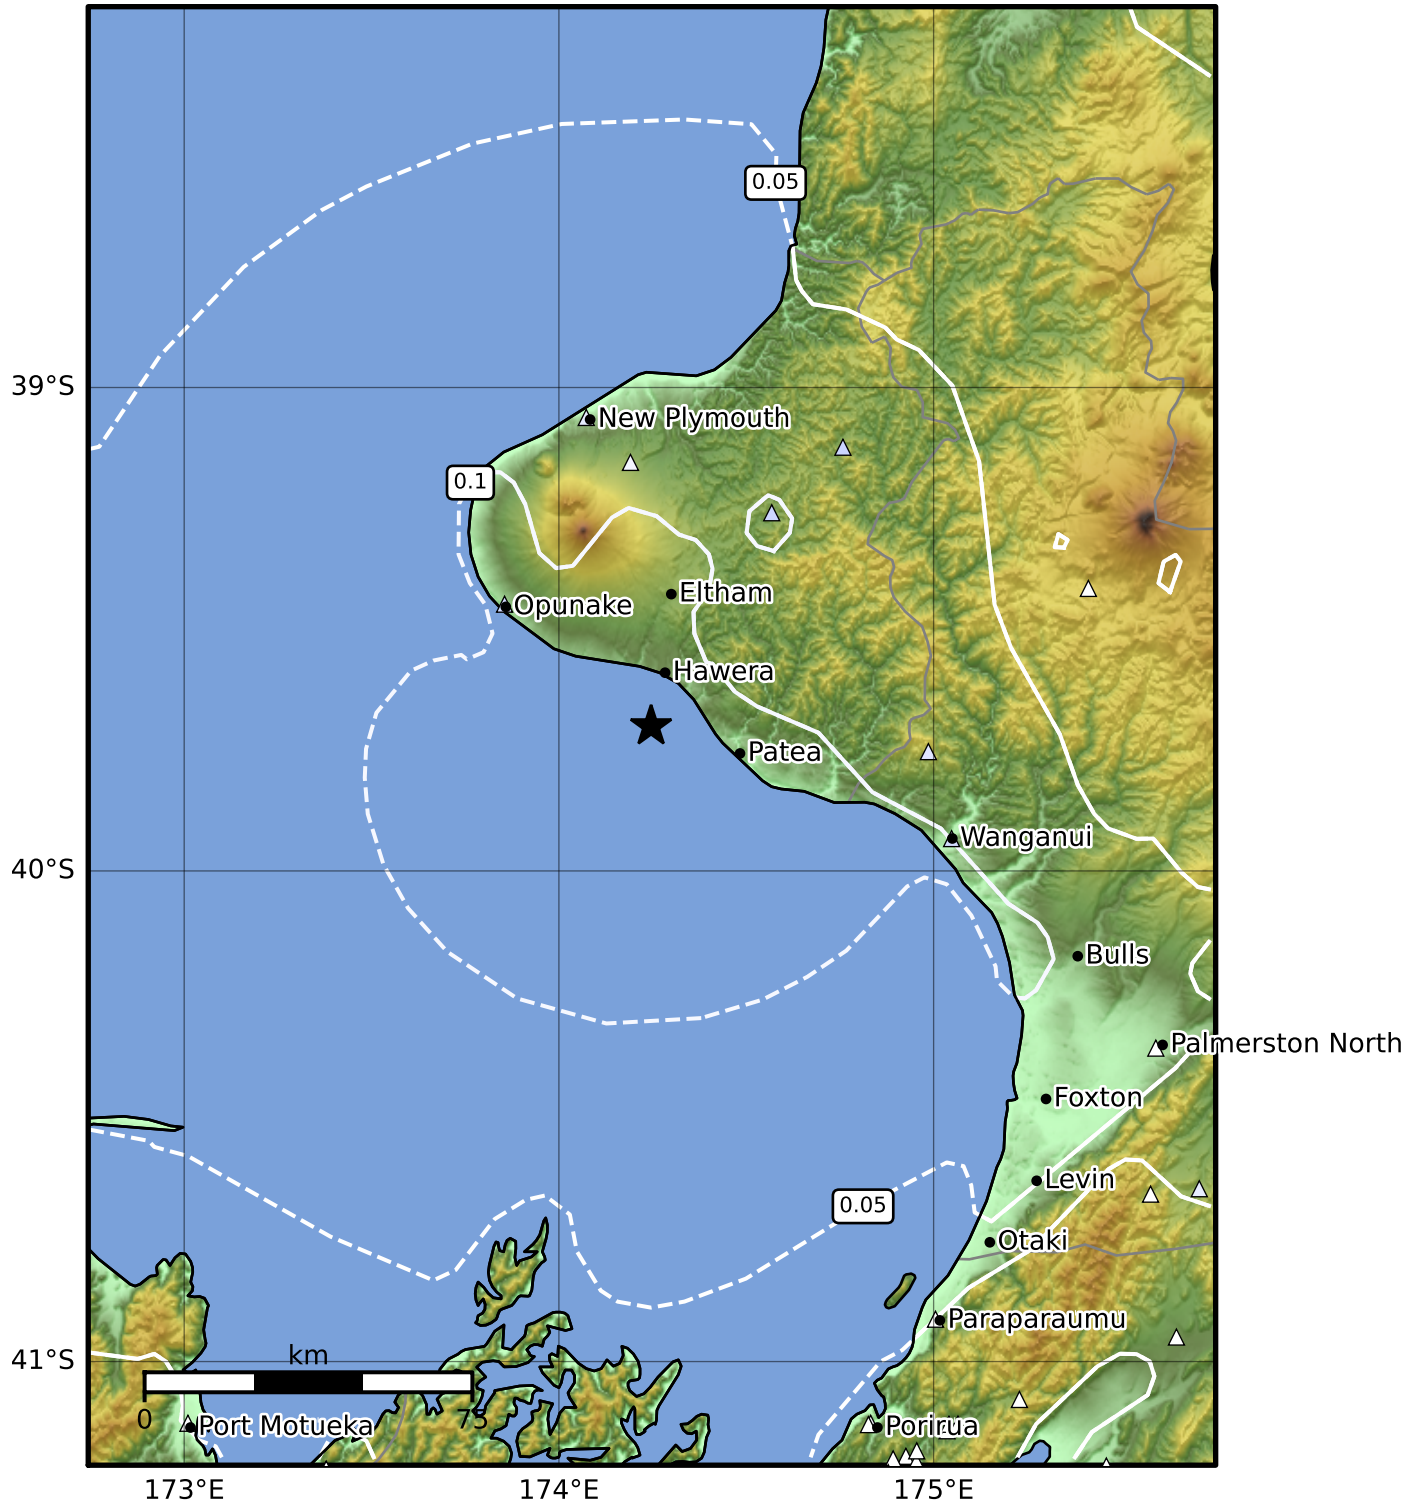

0.3 Second Peak Spectral Acceleration Map GNS Science

ShakeMap: Taranaki

Aug 23, 2022 14:02:12 UTC M3.5 S39.70 E174.25 Depth: 115.5km ID:2022p634013

SA(0.3) (%g)	0.1	0.2	0.5	1	2	5	10	20	50	100	200
---------------------	------------	------------	------------	----------	----------	----------	-----------	-----------	-----------	------------	------------

Scale based on Moratalla et al.(2021) and Worden et al.(2012) Version 5: Processed 2022-08-23T14:35:06Z

▲ Seismic Instrument ○ Reported Intensity ★ Epicenter