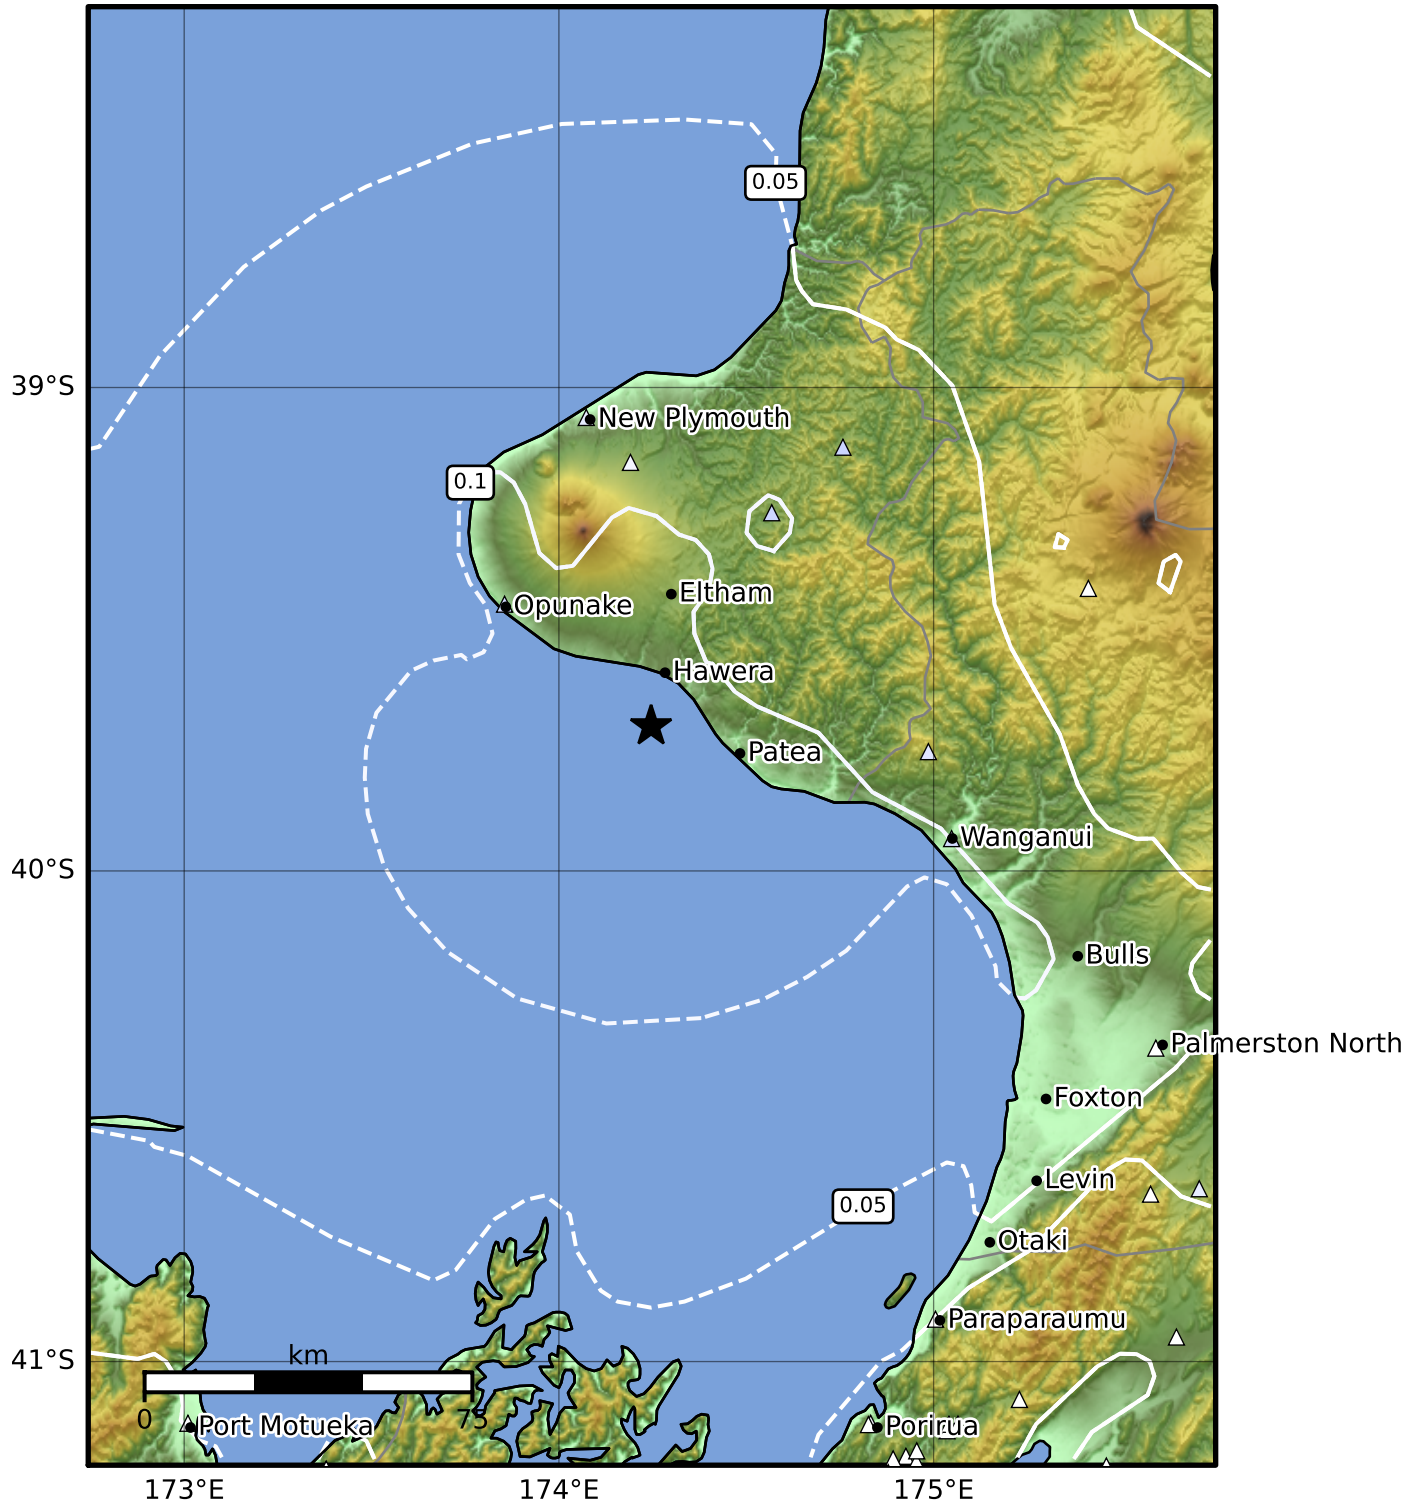

0.3 Second Peak Spectral Acceleration Map GNS Science

ShakeMap: Taranaki

Aug 23, 2022 14:02:12 UTC M3.5 S39.70 E174.25 Depth: 115.5km ID:2022p634013

SA(0.3) (%g)	0.1	0.2	0.5	1	2	5	10	20	50	100	200
---------------------	------------	------------	------------	----------	----------	----------	-----------	-----------	-----------	------------	------------

Scale based on Moratalla et al.(2021) and Worden et al.(2012) Version 6: Processed 2022-08-23T15:03:03Z

△ Seismic Instrument ○ Reported Intensity ★ Epicenter