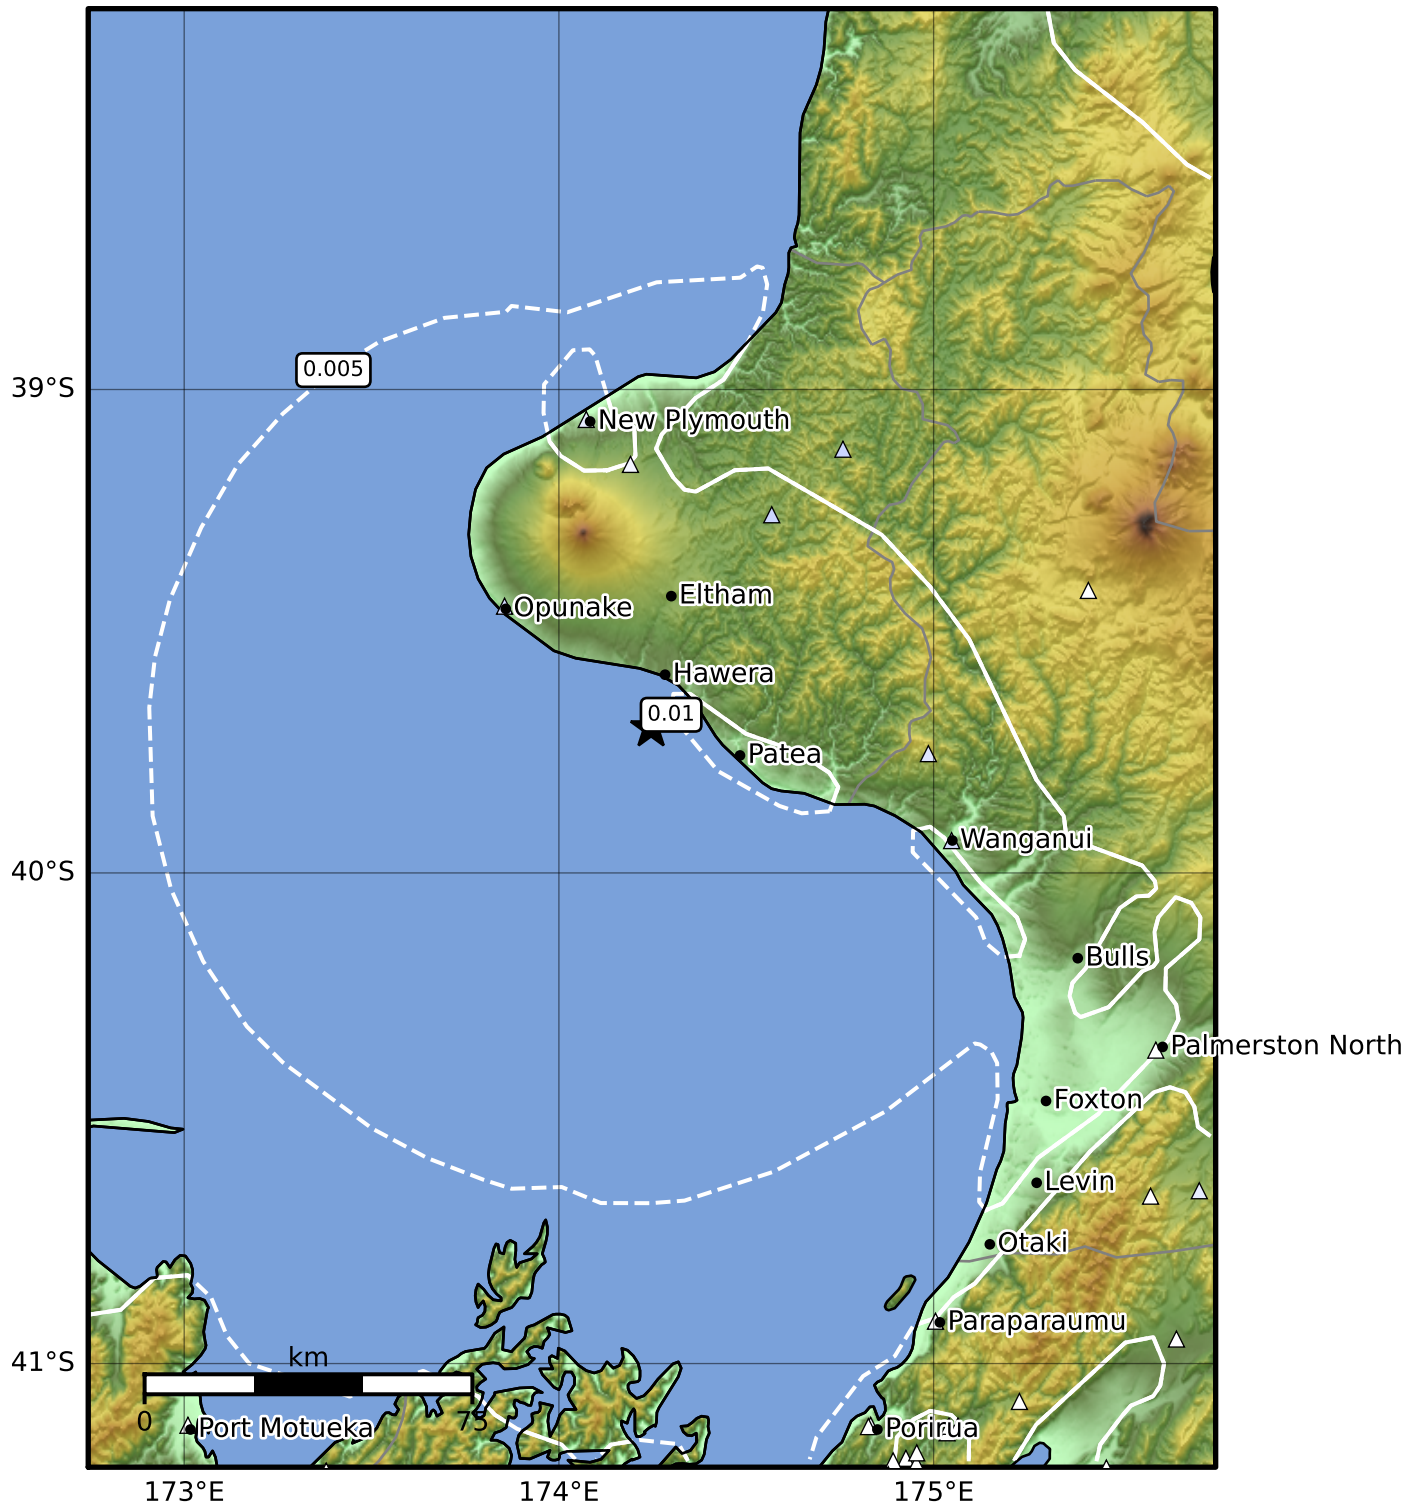

1.0 Second Peak Spectral Acceleration Map GNS Science

ShakeMap: Taranaki

Aug 23, 2022 14:02:12 UTC M3.5 S39.70 E174.25 Depth: 115.5km ID:2022p634013

SA(1.0) (%g)	0.1	0.2	0.5	1	2	5	10	20	50	100	200
---------------------	------------	------------	------------	----------	----------	----------	-----------	-----------	-----------	------------	------------

Scale based on Moratalla et al.(2021) and Worden et al.(2012) Version 7: Processed 2022-08-23T16:03:03Z

△ Seismic Instrument ○ Reported Intensity ★ Epicenter