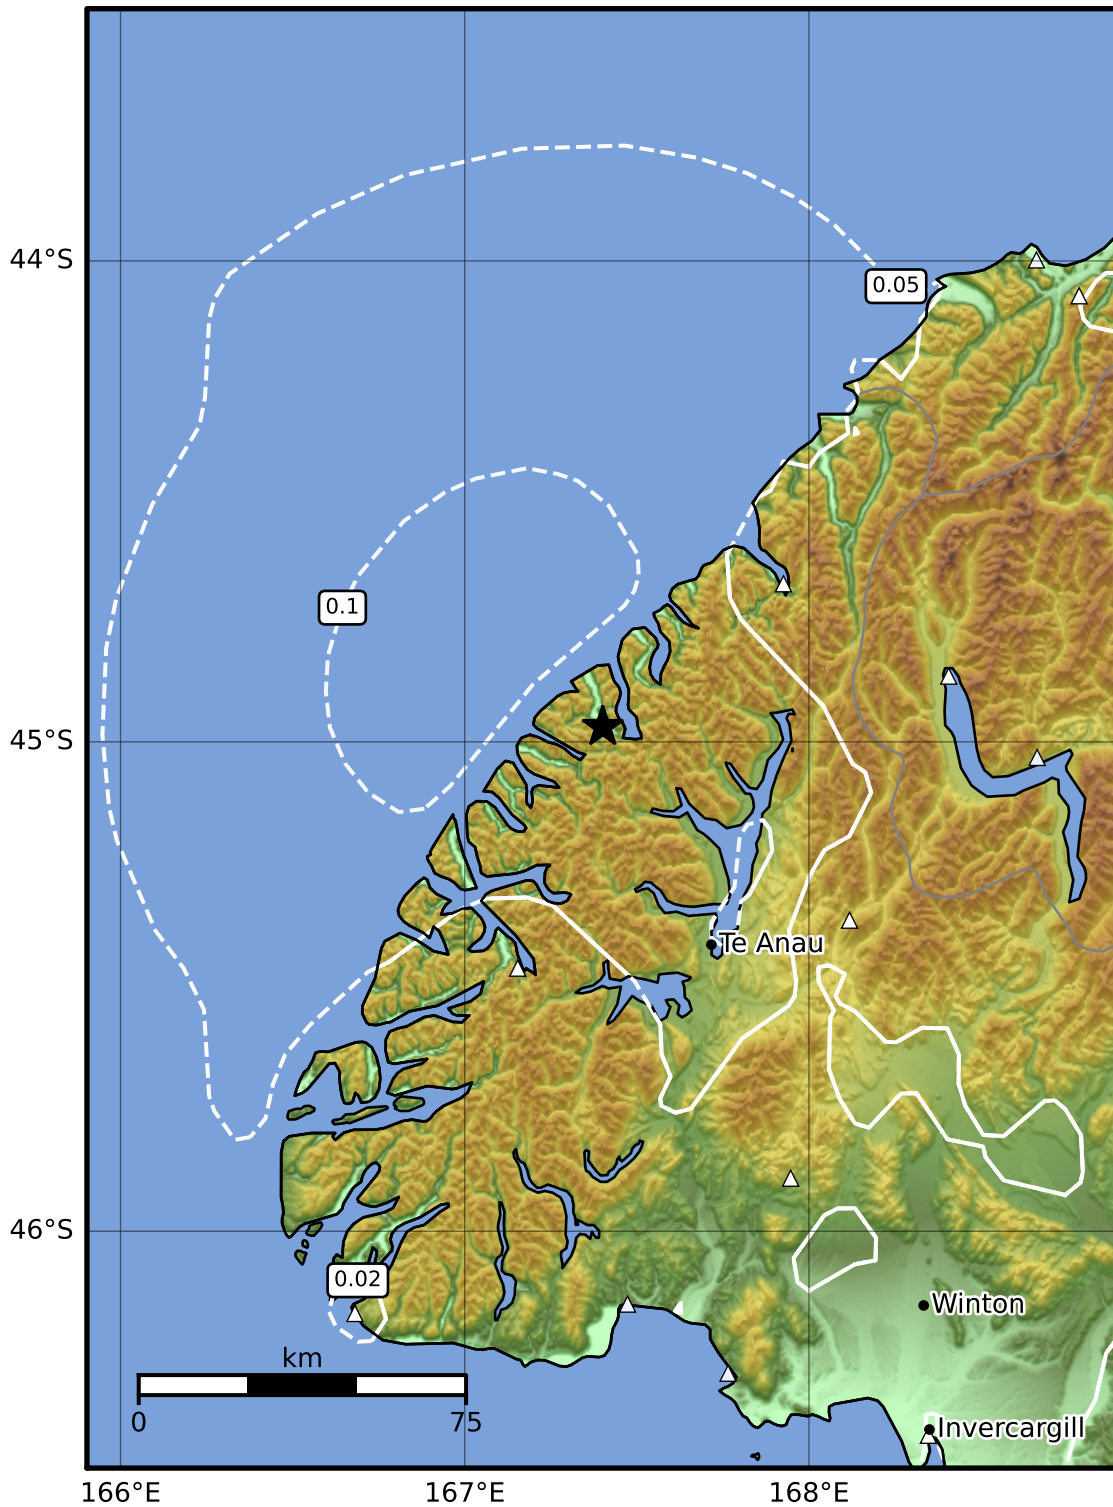

0.3 Second Peak Spectral Acceleration Map GNS Science
ShakeMap: Fiordland

Sep 02, 2022 14:32:03 UTC M3.5 S44.97 E167.40 Depth: 108.8km ID:2022p661096

SA(0.3) (%g)	0.1	0.2	0.5	1	2	5	10	20	50	100	200
---------------------	------------	------------	------------	----------	----------	----------	-----------	-----------	-----------	------------	------------

Scale based on Moratalla et al.(2021) and Worden et al.(2012) Version 10: Processed 2022-09-13T23:55:54Z

△ Seismic Instrument ○ Reported Intensity ★ Epicenter