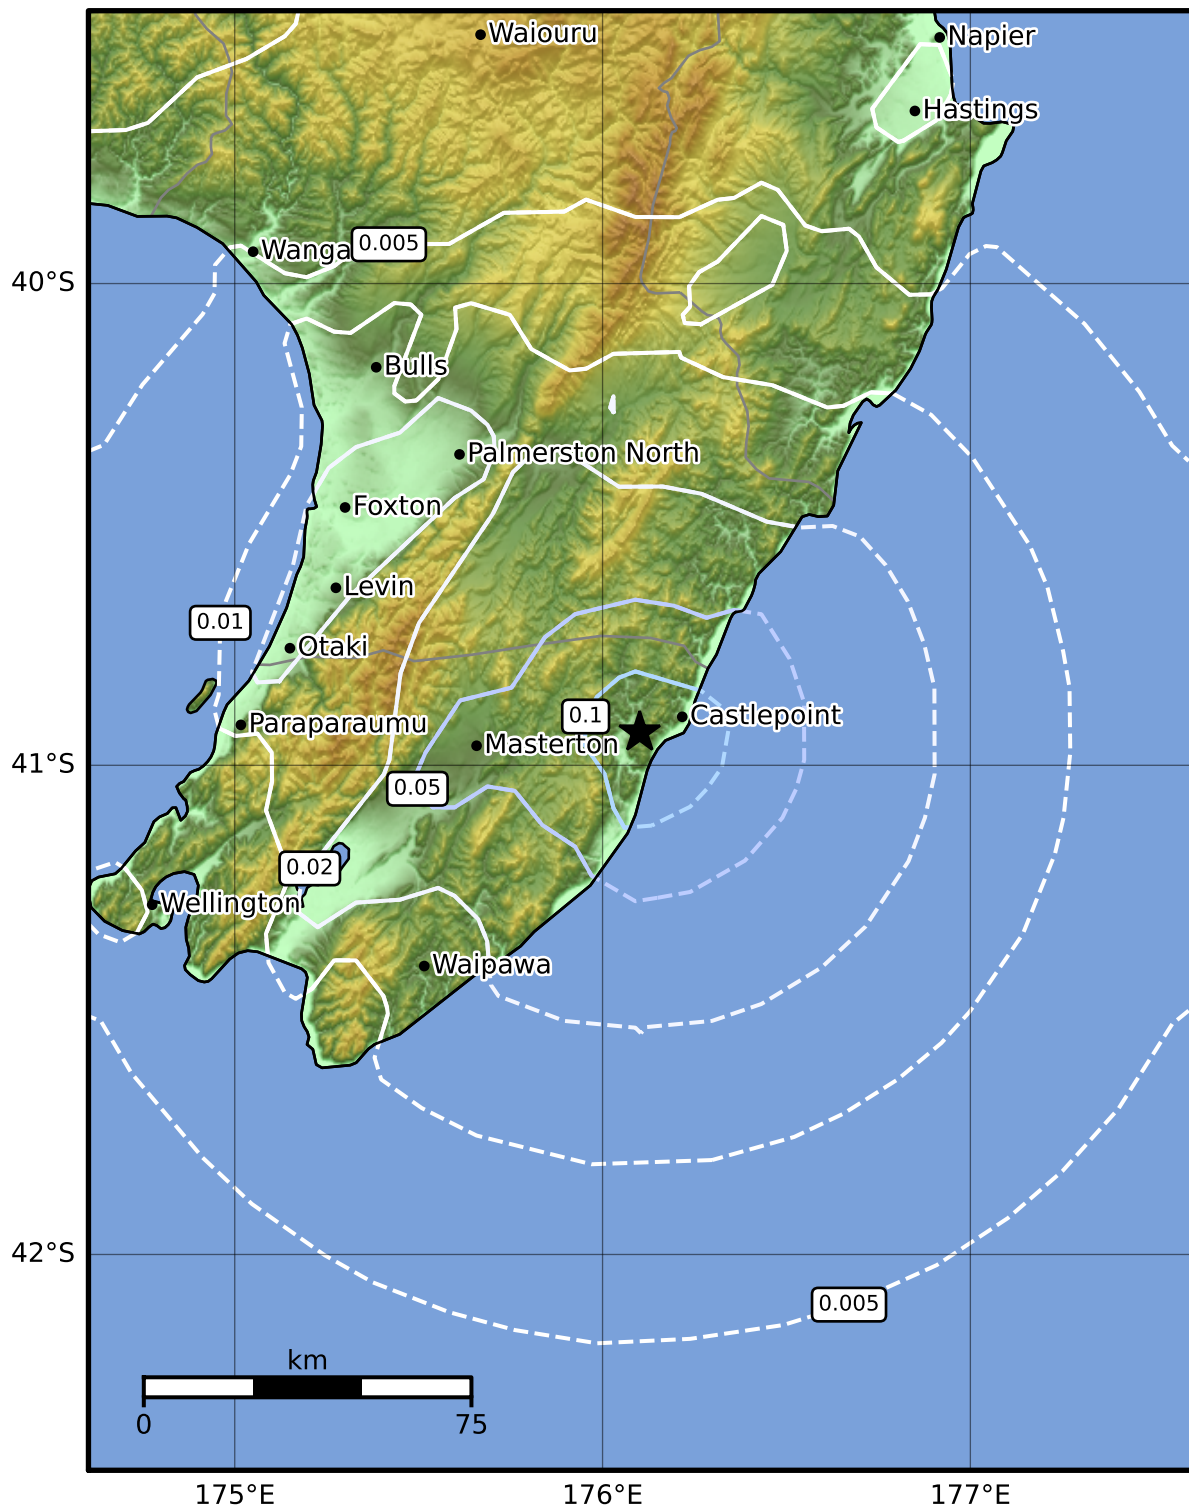

1.0 Second Peak Spectral Acceleration Map GNS Science

ShakeMap: Wairarapa

Sep 07, 2022 09:08:38 UTC M3.9 S40.93 E176.10 Depth: 22.2km ID:2022p674002

SA(1.0) (%g)	0.1	0.2	0.5	1	2	5	10	20	50	100	200
--------------	-----	-----	-----	---	---	---	----	----	----	-----	-----

Scale based on Moratalla et al.(2021) and Worden et al.(2012) Version 1: Processed 2022-09-07T09:17:45Z

△ Seismic Instrument ○ Reported Intensity ★ Epicenter