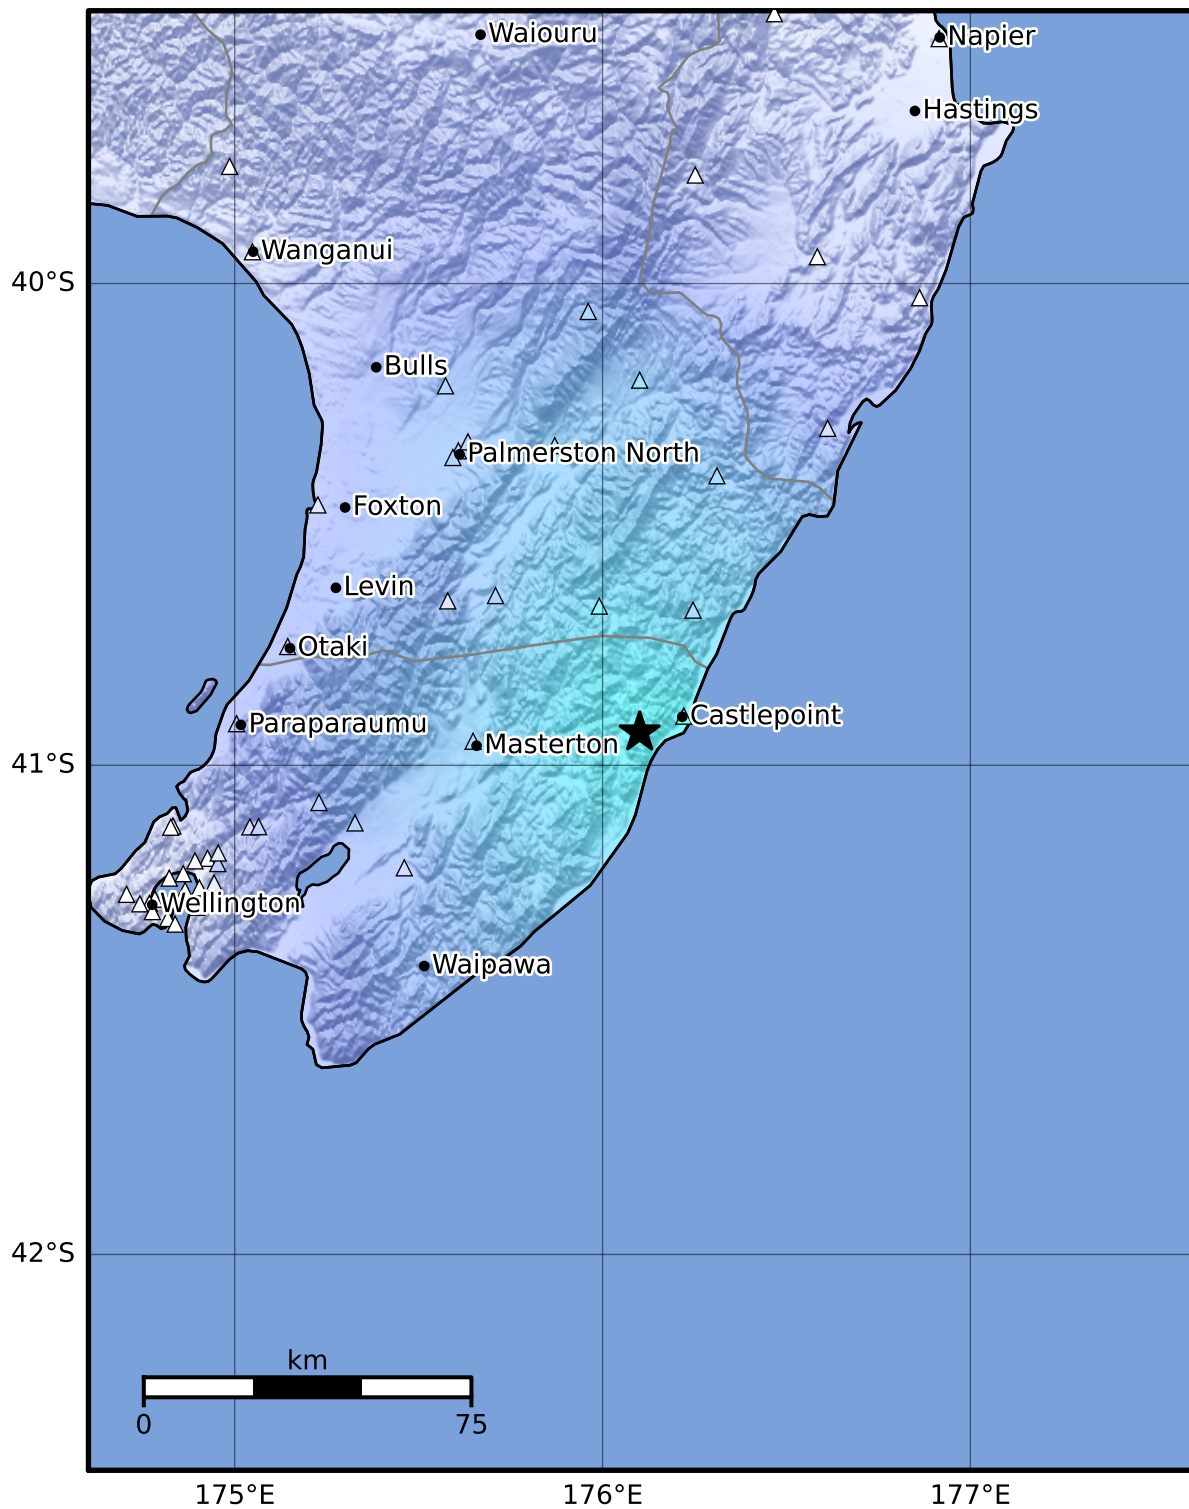

Macroseismic Intensity Map GNS Science

ShakeMap: Wairarapa

Sep 07, 2022 09:08:38 UTC M3.9 S40.93 E176.10 Depth: 22.2km ID:2022p674002

SHAKING	Not felt	Weak	Light	Moderate	Strong	Very strong	Severe	Violent	Extreme
DAMAGE	None	None	None	Very light	Light	Moderate	Moderate/heavy	Heavy	Very heavy
PGA(%g)	<0.0464	0.29	1.63	5.16	12.5	22.4	40.2	72.2	>129
PGV(cm/s)	<0.0215	0.125	1.04	4.31	14.5	26.4	48.3	88.4	>162
INTENSITY	I	II-III	IV	V	VI	VII	VIII	IX	X+

Scale based on Moratalla et al.(2021) and Worden et al.(2012) Version 2: Processed 2022-09-07T09:23:18Z  
 Δ Seismic Instrument ○ Reported Intensity ★ Epicenter