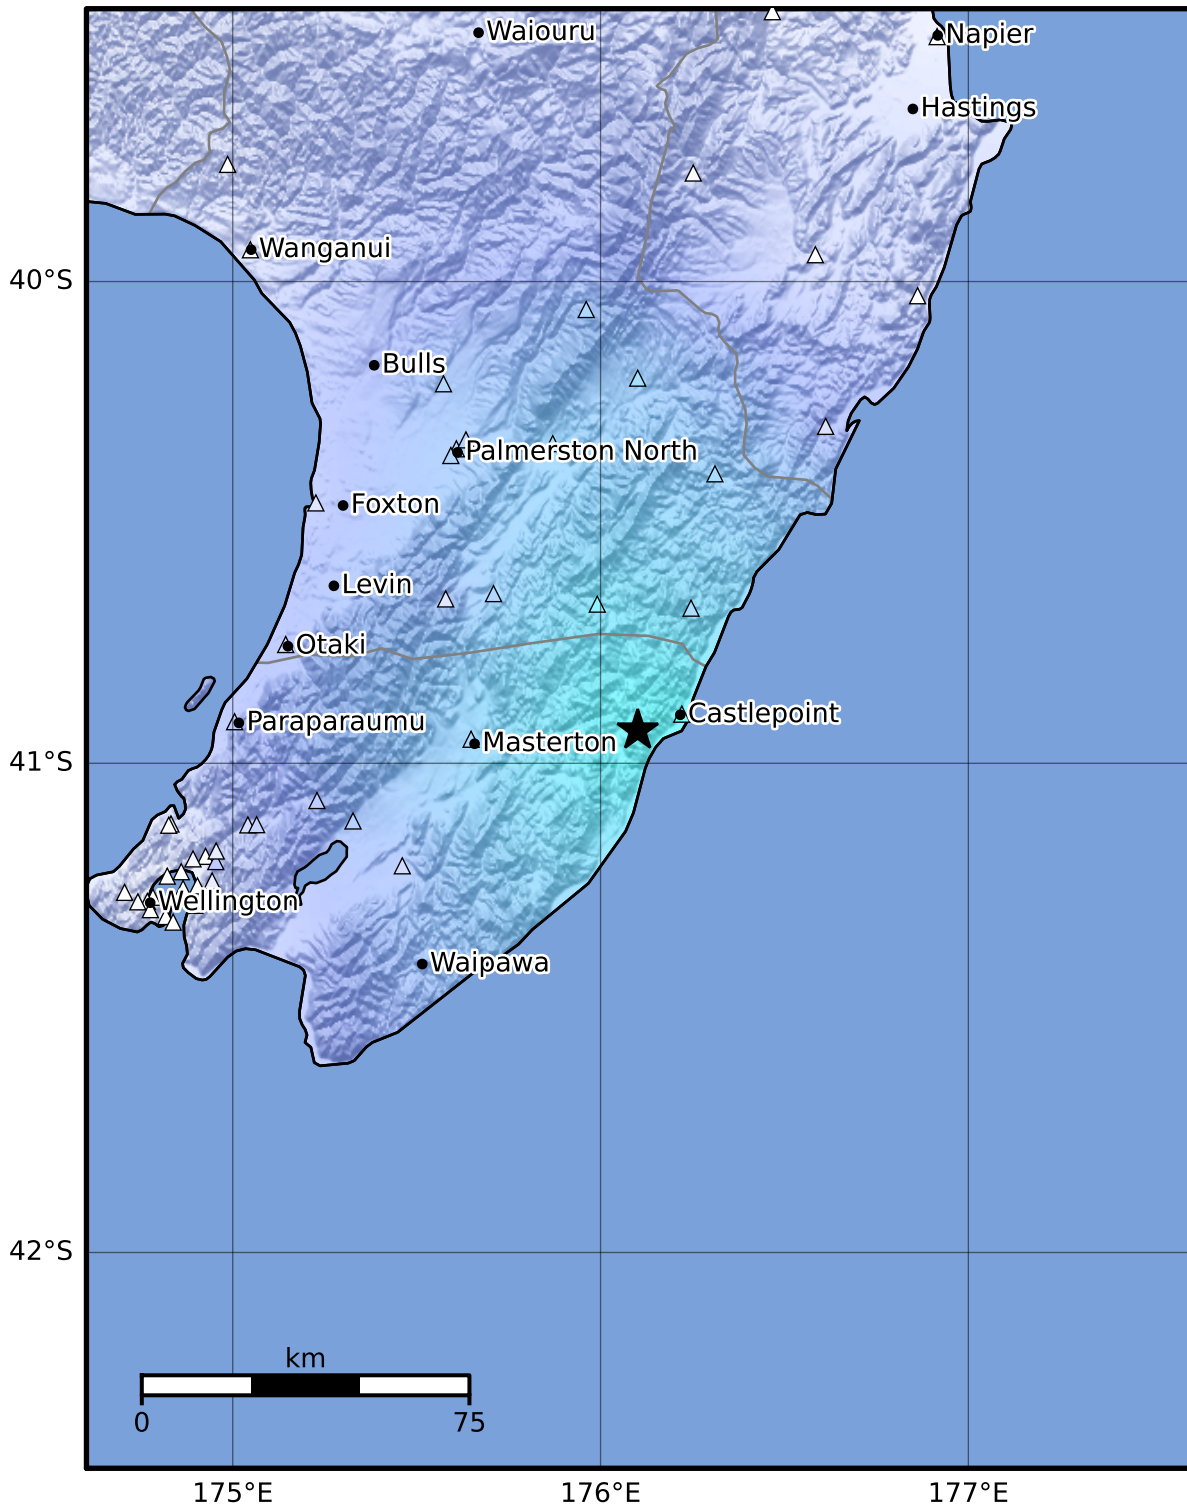

Macroseismic Intensity Map GNS Science

ShakeMap: Wairarapa

Sep 07, 2022 09:08:38 UTC M3.9 S40.93 E176.10 Depth: 22.2km ID:2022p674002

SHAKING	Not felt	Weak	Light	Moderate	Strong	Very strong	Severe	Violent	Extreme
DAMAGE	None	None	None	Very light	Light	Moderate	Moderate/heavy	Heavy	Very heavy
PGA(%g)	<0.0464	0.29	1.63	5.16	12.5	22.4	40.2	72.2	>129
PGV(cm/s)	<0.0215	0.125	1.04	4.31	14.5	26.4	48.3	88.4	>162
INTENSITY	I	II-III	IV	V	VI	VII	VIII	IX	X+

Scale based on Moratalla et al.(2021) and Worden et al.(2012) Version 3: Processed 2022-09-07T09:29:47Z

△ Seismic Instrument ○ Reported Intensity

★ Epicenter