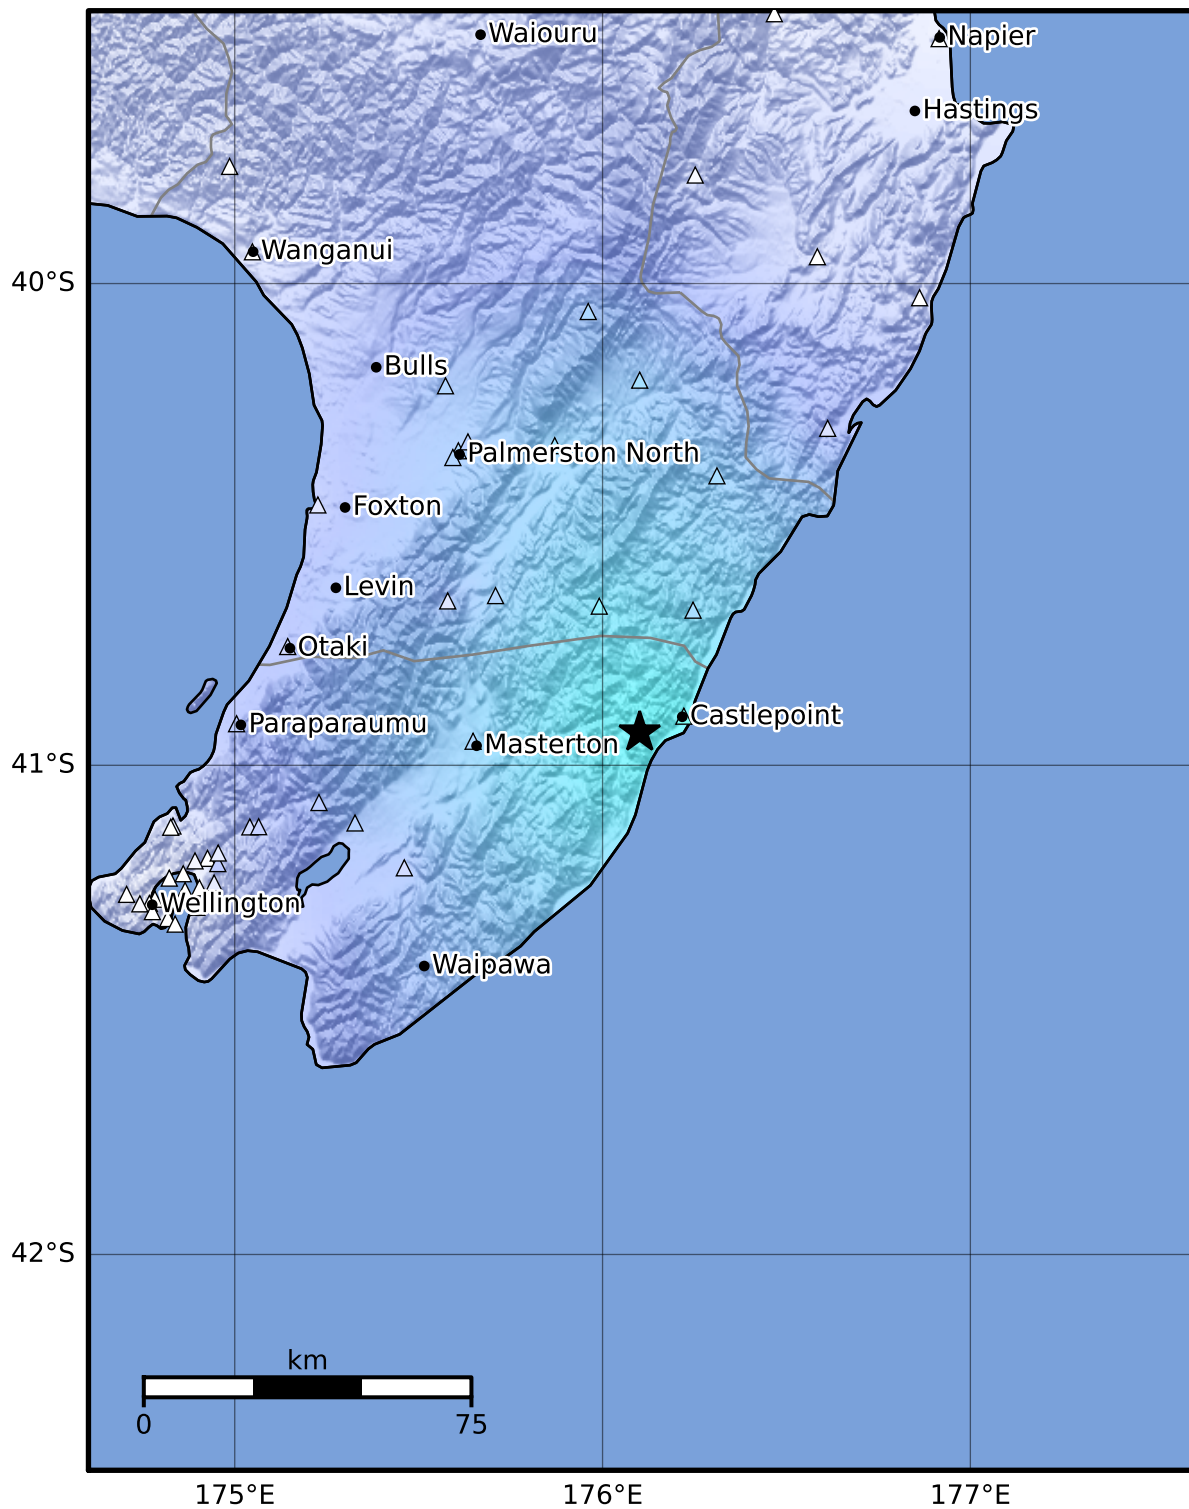

Macroseismic Intensity Map GNS Science

ShakeMap: Wairarapa

Sep 07, 2022 09:08:38 UTC M3.9 S40.93 E176.10 Depth: 22.2km ID:2022p674002

SHAKING	Not felt	Weak	Light	Moderate	Strong	Very strong	Severe	Violent	Extreme
DAMAGE	None	None	None	Very light	Light	Moderate	Moderate/heavy	Heavy	Very heavy
PGA(%g)	<0.0464	0.29	1.63	5.16	12.5	22.4	40.2	72.2	>129
PGV(cm/s)	<0.0215	0.125	1.04	4.31	14.5	26.4	48.3	88.4	>162
INTENSITY	I	II-III	IV	V	VI	VII	VIII	IX	X+

Scale based on Moratalla et al.(2021) and Worden et al.(2012) Version 4: Processed 2022-09-07T09:39:30Z
 Δ Seismic Instrument ○ Reported Intensity ★ Epicenter