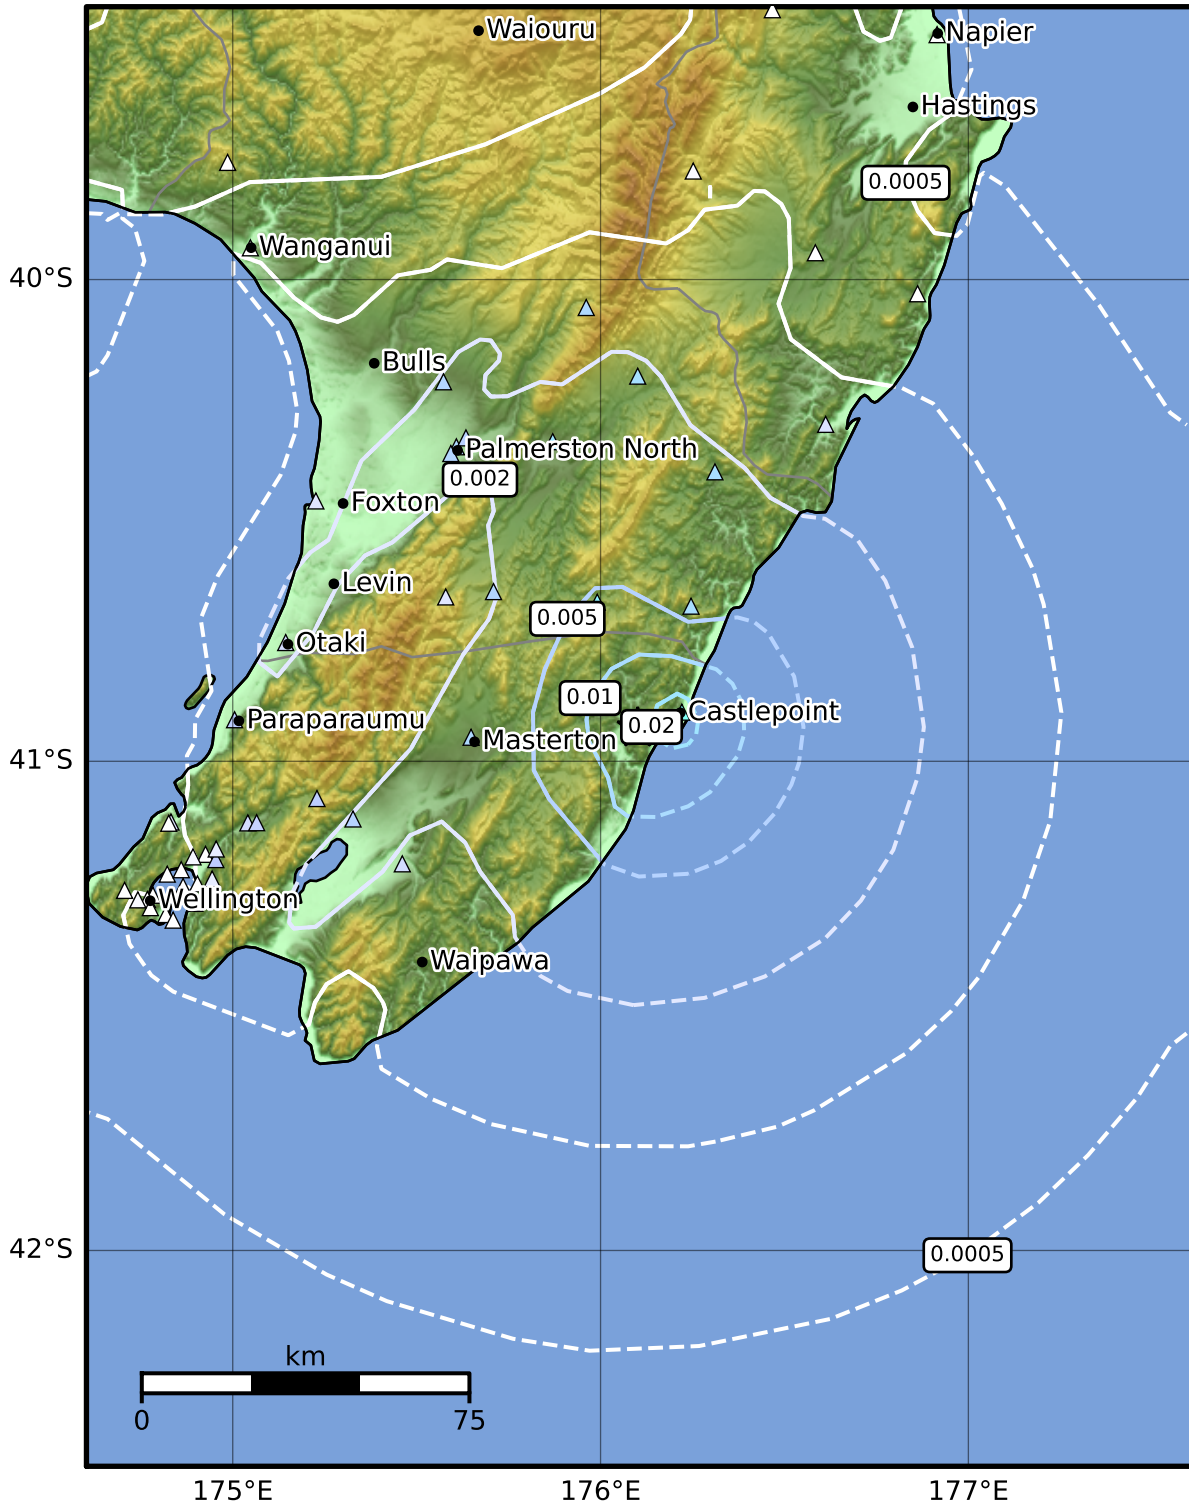

3.0 Second Peak Spectral Acceleration Map GNS Science

ShakeMap: Wairarapa

Sep 07, 2022 09:08:38 UTC M3.9 S40.93 E176.10 Depth: 22.2km ID:2022p674002

Scale based on Moratalla et al.(2021) and Worden et al.(2012) Version 5: Processed 2022-09-07T10:09:30Z

△ Seismic Instrument ○ Reported Intensity ★ Epicenter