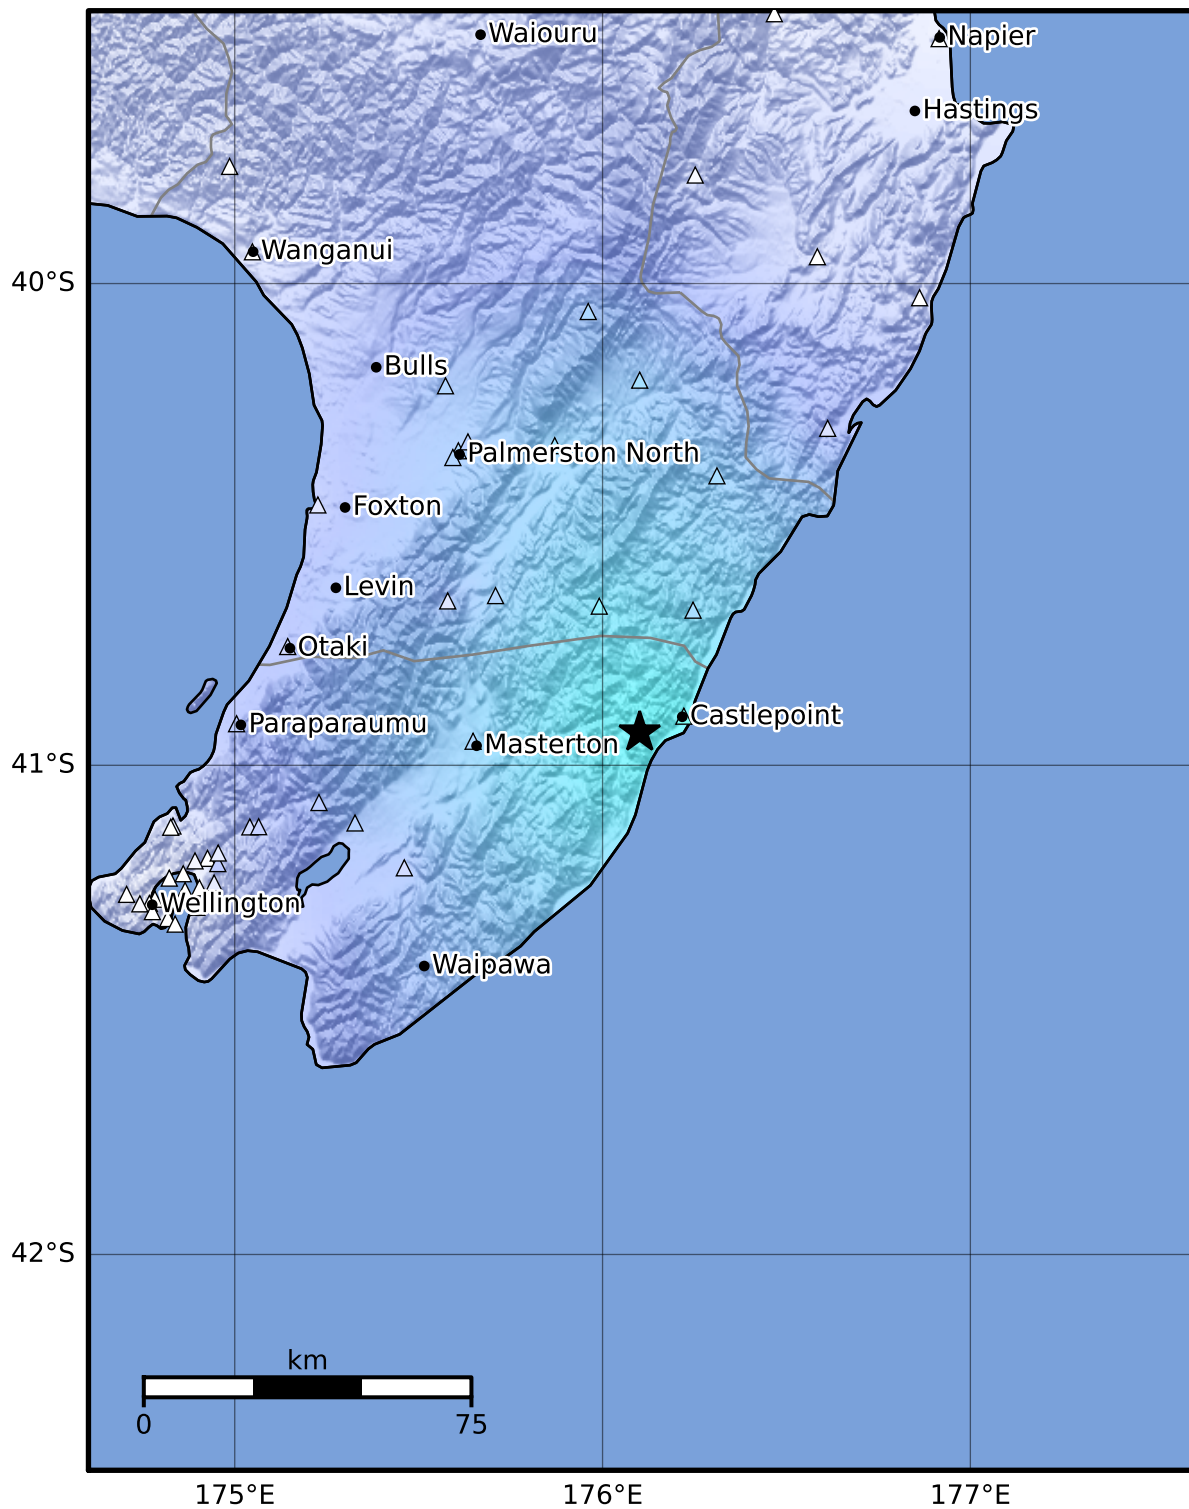

Macroseismic Intensity Map GNS Science

ShakeMap: Wairarapa

Sep 07, 2022 09:08:38 UTC M3.9 S40.93 E176.10 Depth: 22.2km ID:2022p674002

SHAKING	Not felt	Weak	Light	Moderate	Strong	Very strong	Severe	Violent	Extreme
DAMAGE	None	None	None	Very light	Light	Moderate	Moderate/heavy	Heavy	Very heavy
PGA(%g)	<0.0464	0.29	1.63	5.16	12.5	22.4	40.2	72.2	>129
PGV(cm/s)	<0.0215	0.125	1.04	4.31	14.5	26.4	48.3	88.4	>162
INTENSITY	I	II-III	IV	V	VI	VII	VIII	IX	X+

Scale based on Moratalla et al.(2021) and Worden et al.(2012) Version 7: Processed 2022-09-07T12:09:28Z
 Δ Seismic Instrument ○ Reported Intensity ★ Epicenter