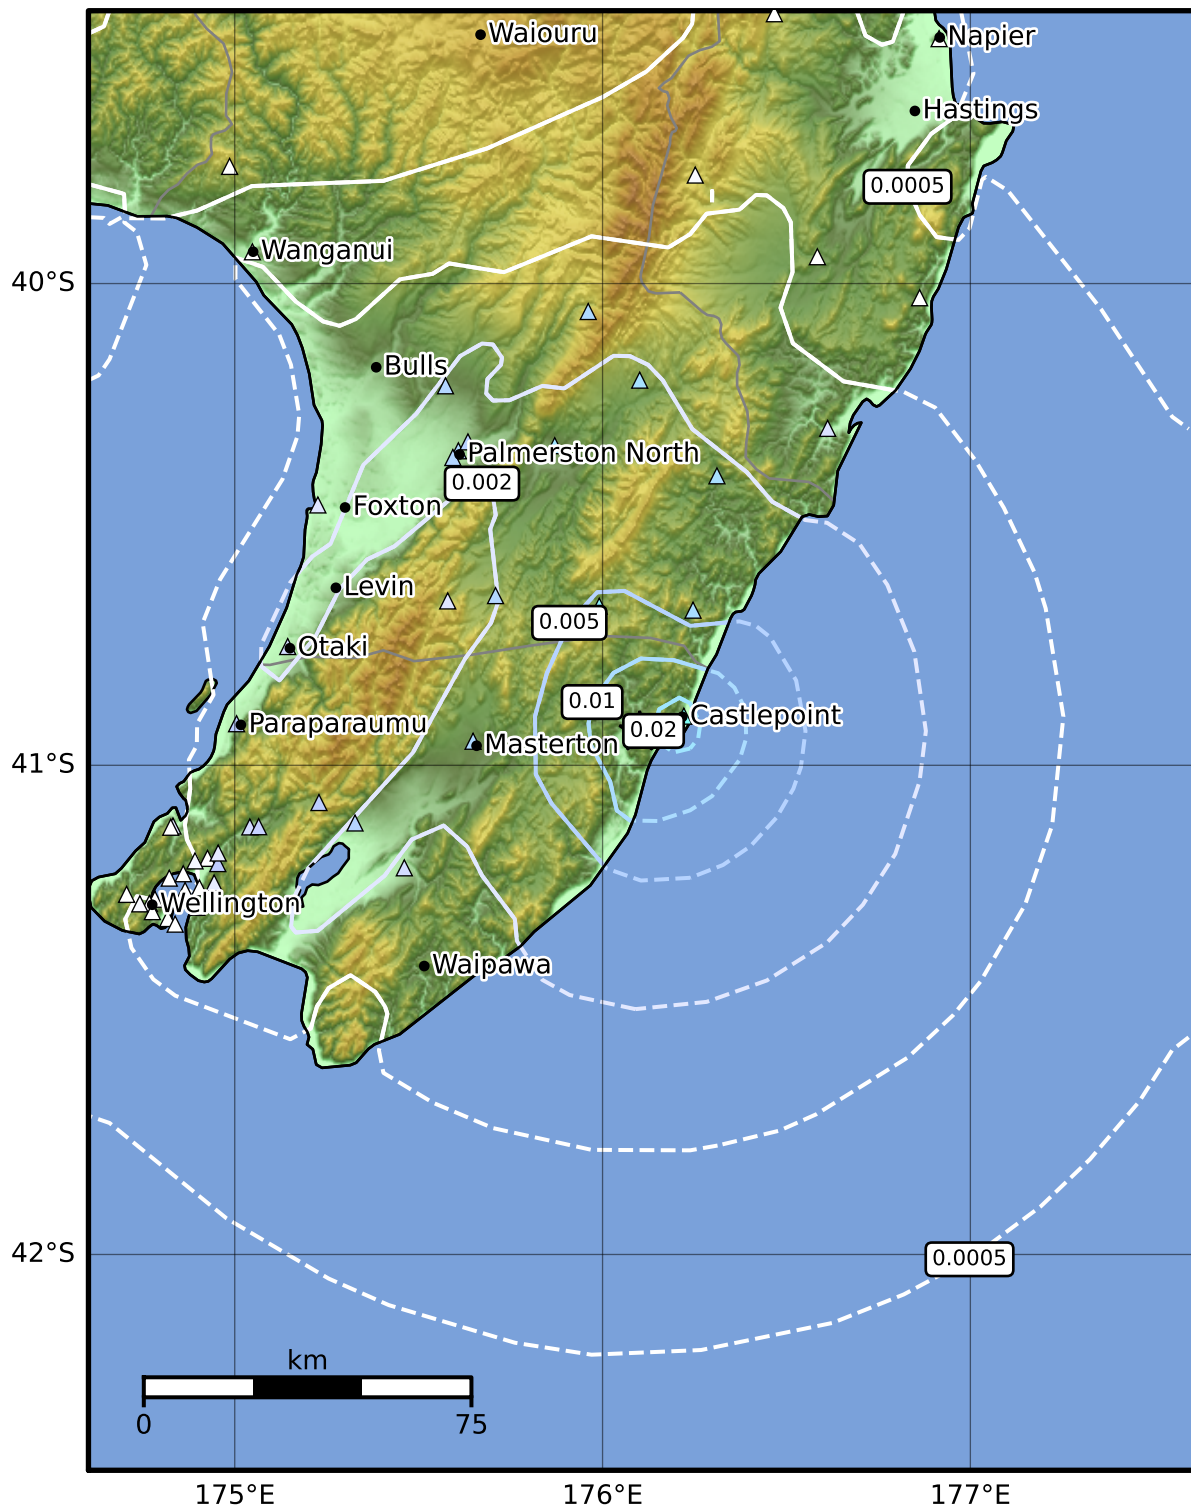

3.0 Second Peak Spectral Acceleration Map GNS Science

ShakeMap: Wairarapa

Sep 07, 2022 09:08:38 UTC M3.9 S40.93 E176.10 Depth: 22.2km ID:2022p674002

SA(3.0) (%g)	0.1	0.2	0.5	1	2	5	10	20	50
--------------	-----	-----	-----	---	---	---	----	----	----

Scale based on Moratalla et al.(2021) and Worden et al.(2012) Version 7: Processed 2022-09-07T12:09:28Z

△ Seismic Instrument ○ Reported Intensity ★ Epicenter