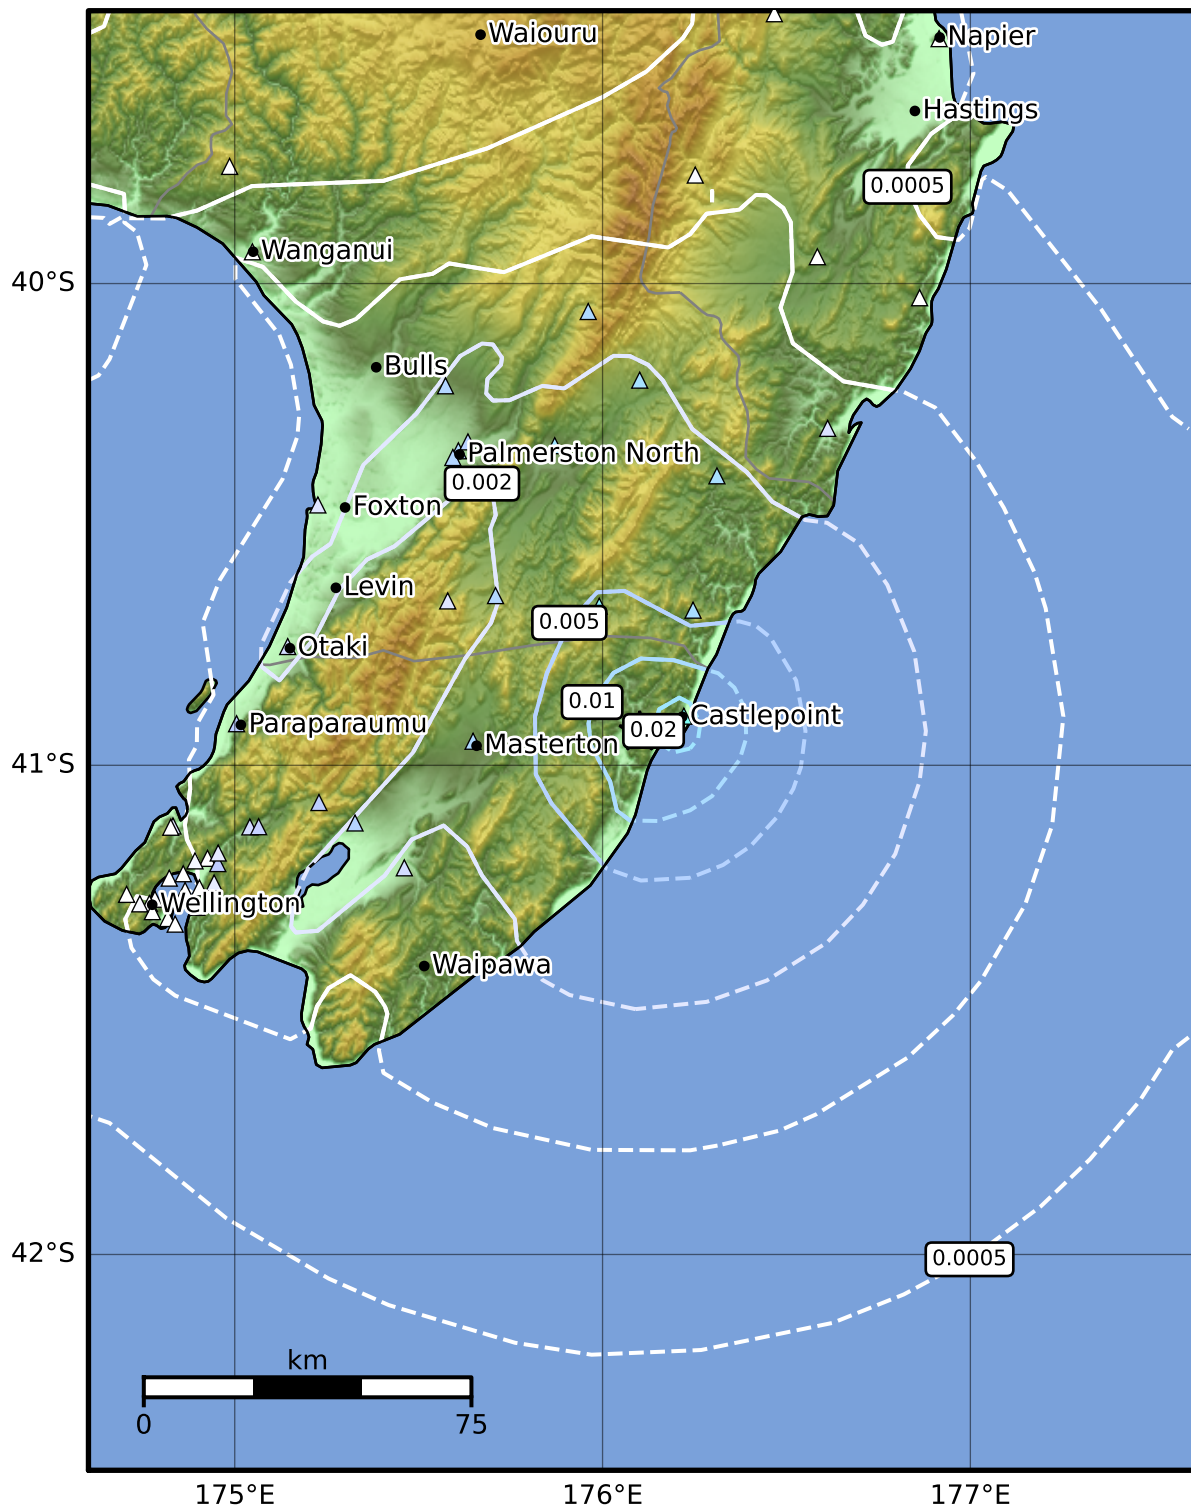

3.0 Second Peak Spectral Acceleration Map GNS Science

ShakeMap: Wairarapa

Sep 07, 2022 09:08:38 UTC M3.9 S40.93 E176.10 Depth: 22.2km ID:2022p674002

Scale based on Moratalla et al.(2021) and Worden et al.(2012) Version 8: Processed 2022-09-07T15:09:28Z

△ Seismic Instrument ○ Reported Intensity ★ Epicenter